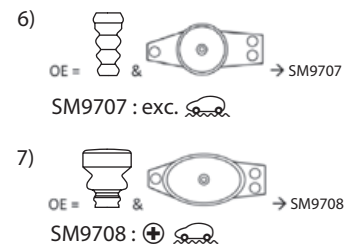

MODEL FAHRZEUG MODELE	YEAR JAHR ANNEE	FRONT/VORNE/AVANT				REAR/HINTEN/ARRIERE			
		PREMIUM Twin-tube Oil	EXCEL-G Twin-tube Gas	GAS-A-JUST Mono-tube Gas		PREMIUM Twin-tube Oil	EXCEL-G Twin-tube Gas	GAS-A-JUST Mono-tube Gas	

Volkswagen (D)

Golf V Plus

2WD ALL Exc. ECO serie, Sport sus.	(5M1)	1.05 -						349137²⁾ 915400⁶⁾ SM9707⁶⁾ 910045⁷⁾ SM9708⁷⁾	
2WD ALL ECO serie Incl. Sport sus.,	(5M1)	1.05 - 12.11		334834¹⁾ 324703¹⁾				349137²⁾ 915400⁶⁾ SM9707⁶⁾ 910045⁷⁾ SM9708⁷⁾	

2) Exc. Normal sus., Sport sus.
  Exc. OE p/n = 1K0513029FK, 1K0513029MC, 1K0513029GR
3) Normal sus.
4) Sport sus.
- 5)

Golf VI

2WD 4WD ALL Exc. ECO serie, Sport sus., , , GTi, 2.0 R	(5K1)	10.08 -		334834¹⁾ 335808²⁾ 324703¹⁾ 325700²⁾				344459 354006 915400⁷⁾ SM9707⁷⁾ 910045⁸⁾ SM9708⁸⁾ SM9709⁹⁾	
2WD 4WD ALL Exc. ECO serie, Sport sus., , , GTi, 2.0 R	(5K1)	10.08 - 12.11						349137³⁾ 915400⁷⁾ SM9707⁷⁾ 910045⁸⁾ SM9708⁸⁾ SM9709⁹⁾	
2WD 4WD ALL ECO serie Incl. Sport sus., Exc. , , GTi, 2.0 R	(5K1)	10.08 - 12.11		334834¹⁾ 324703¹⁾				349137³⁾ 915400⁷⁾ SM9707⁷⁾ 910045⁸⁾ SM9708⁸⁾ SM9709⁹⁾	

4) Normal sus.
5) Sport sus.
- 6)

3) Exc. Normal sus., Sport sus.
  Exc. OE p/n = 1K0513029ME, 1K0513029MF, JZW513025B