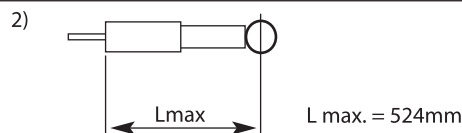

MODEL FAHRZEUG MODELE	YEAR JAHR ANNEE	FRONT/VORNE/AVANT			REAR/HINTEN/ARRIERE			
		PREMIUM Twin-tube Oil	EXCEL-G Twin-tube Gas	GAS-A-JUST Mono-tube Gas		PREMIUM Twin-tube Oil	EXCEL-G Twin-tube Gas	GAS-A-JUST Mono-tube Gas

Renault (F)

R 19 / Chamade

2x Exc. 1.8 16V	9.88 - 95	633808	333808 <u>323808</u>			343233²⁾	
4x Exc. 1.8 16V	9.88 - 95	633808	333808 <u>323808</u>			343234³⁾	
R 19 / Chamade 1.8 16V	9.88 - 95						

1) SM1515 : Exc. B/C/L 532
SM1518 : B/C/L 532

R 21 (2WD)

 1.4 (L48D, B48D) 1.7 (L48 1/2/E/F/M/N, B48 1/2/E/F) 1.9 D (L48 H/I, B48H/I)	86 - 94	631004	331002▼		441057	341100	
 2.0 (L483, L48C, L48R) 2.2 (L48K) 2.1 D (L486, L480, L48V)	86 - 94				441057	341100	

1)

	Model	Year	KYB
2.0	B48K / B48Y / B483 K48B / K48R / K48S / K489 L48Q / L48S / L48Y	86 -	SM1509
2.0	B48C / B48R K48C / L48C / L48K ⊕ ⊕	86 -	SM1508
2.0	B48C / B48R K48C / L48C / L48K ⊕ ⊕	86 -	SM1509
2.0	K48K / K483 L48K / L48R / L483 / L489	86 - 4.89	SM1508
2.0	K48K / K483 L48K / L48R / L483 / L489	5.89 -	SM1509
2.0 Turbo	L48 / L485	7.87 -	SM1510
2.1 D / TD	B48A / B48P / B48W / B480 / B486 / B487 / B488 K48A / K48P / K48W / K480 / K487 L48A / L48P / L48W / L480 / L487	86 -	SM1509
2.1 D / TD	B480 / B48V ⊕ ⊕ K480 / K48V ⊕ ⊕ S480 / S48V / S486 ⊕ ⊕	86 -	SM1508
2.1 D / TD	B480 / B48V ⊕ ⊕ K480 / K48V ⊕ ⊕ S480 / S48V / S486 ⊕ ⊕	86 -	SM1509
2.1 D / TD	K486 / K488 L48V / L486 / L488	86 - 4.89	SM1508
2.1 D / TD	K486 / K488 L48V / L486 / L488	5.89 -	SM1509