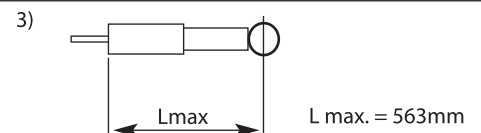

MODEL FAHRZEUG MODELE	YEAR JAHR ANNEE	FRONT/VORNE/AVANT			REAR/HINTEN/ARRIERE			
		PREMIUM Twin-tube Oil	EXCEL-G Twin-tube Gas	GAS-A-JUST Mono-tube Gas		PREMIUM Twin-tube Oil	EXCEL-G Twin-tube Gas	GAS-A-JUST Mono-tube Gas

Renault (F)

R 19 / Chamade

2x Exc. 1.8 16V	9.88 - 95	633808	333808 <u>323808</u>			343233²⁾	
4x Exc. 1.8 16V	9.88 - 95	633808	333808 <u>323808</u>			343234³⁾	
R 19 / Chamade 1.8 16V	9.88 - 95						

1) SM1515 : Exc. B/C/L 532
SM1518 : B/C/L 532

R 21 (2WD)

 1.4 (L48D, B48D) 1.7 (L48 1/2/E/F/M/N, B48 1/2/E/F) 1.9 D (L48 H/I, B48H/I)	86 - 94	631004	331002▼		441057	341100	
 2.0 (L483, L48C, L48R) 2.2 (L48K) 2.1 D (L486, L480, L48V)	86 - 94				441057	341100	

1)

	Model	Year	KYB
2.0	B48K / B48Y / B483 K48B / K48R / K48S / K489 L48Q / L48S / L48Y	86 -	SM1509
2.0	B48C / B48R K48C / L48C / L48K ⊕ ⊕	86 -	SM1508
2.0	B48C / B48R K48C / L48C / L48K ⊕ ⊕	86 -	SM1509
2.0	K48K / K483 L48K / L48R / L483 / L489	86 - 4.89	SM1508
2.0	K48K / K483 L48K / L48R / L483 / L489	5.89 -	SM1509
2.0 Turbo	L48 / L485	7.87 -	SM1510
2.1 D / TD	B48A / B48P / B48W / B480 / B486 / B487 / B488 K48A / K48P / K48W / K480 / K487 L48A / L48P / L48W / L480 / L487	86 -	SM1509
2.1 D / TD	B480 / B48V ⊕ ⊕ K480 / K48V ⊕ ⊕ S480 / S48V / S486 ⊕ ⊕	86 -	SM1508
2.1 D / TD	B480 / B48V ⊕ ⊕ K480 / K48V ⊕ ⊕ S480 / S48V / S486 ⊕ ⊕	86 -	SM1509
2.1 D / TD	K486 / K488 L48V / L486 / L488	86 - 4.89	SM1508
2.1 D / TD	K486 / K488 L48V / L486 / L488	5.89 -	SM1509