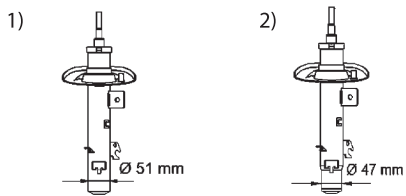

MODEL FAHRZEUG MODELE	YEAR JAHR ANNEE	FRONT/VORNE/AVANT			REAR/HINTEN/ARRIERE		
		PREMIUM Twin-tube Oil	EXCEL-G Twin-tube Gas	GAS-A-JUST Mono-tube Gas	PREMIUM Twin-tube Oil	EXCEL-G Twin-tube Gas	GAS-A-JUST Mono-tube Gas

Renault Commercial (F)

Kangoo II Express, Kangoo II Express Compact, Kangoo II Express Maxi

Kangoo II Express (FW0/1) 1.6, 1.5 dCi 75, 1.5 dCi 90, 1.5 dCi 110 (80 kW) ⊕ ⊕, ⊕ ⊕ H/D, ⊕	2.08 - 9.12		339766¹⁾					
		☹☹☹ 910135	☹☹☹ MB1509 ☹☹☹ SM1534	☹☹☹				
Kangoo II Express (FW0/1) 1.6 16V, 1.6 CNG, 1.6 Hi-Flex, 1.6 LPG, 1.5 dCi, 1.5 dCi 85 ⊕ H/D, ⊕	2.08 -		339766¹⁾					
		☹☹☹ 910135	☹☹☹ MB1509 ☹☹☹ SM1534	☹☹☹				
Kangoo II Express Compact (FW0/1) 1.6, 1.5 dCi 75, 1.5 dCi 90, 1.5 dCi 110 (80 kW) Exc. H/D, ⊕	2.08 - 7.12		3338011²⁾					
		☹☹☹ 910135	☹☹☹ MB1509 ☹☹☹ SM1534	☹☹☹				
Kangoo II Express Compact (FW0/1) 1.6 16V, 1.6 CNG, 1.6 Hi-Flex, 1.6 LPG, 1.5 dCi, 1.5 dCi 85 Exc. H/D, ⊕	2.08 -		3338011²⁾					
		☹☹☹ 910135	☹☹☹ MB1509 ☹☹☹ SM1534	☹☹☹				
Kangoo II Express Maxi (FW0/1) 1.6, 1.5 dCi 75, 1.5 dCi 90, 1.5 dCi 110 (80 kW) Exc. H/D, ⊕	2.08 - 9.12		339766¹⁾					
		☹☹☹ 910135	☹☹☹ MB1509 ☹☹☹ SM1534	☹☹☹				
Kangoo II Express Maxi (FW0/1) 1.6 16V, 1.6 CNG, 1.6 Hi-Flex, 1.6 LPG, 1.5 dCi, 1.5 dCi 85 Exc. H/D, ⊕	2.08 -		339766¹⁾					
		☹☹☹ 910135	☹☹☹ MB1509 ☹☹☹ SM1534	☹☹☹				
1.6 16V LPG (FW0/1) Incl. H/D, ⊕	2.08 -		339766¹⁾					
		☹☹☹ 910135	☹☹☹ MB1509 ☹☹☹ SM1534	☹☹☹				
Kangoo Z.E., Kangoo Maxi Z.E. (FW0/1)	10.11 -		339766¹⁾					
		☹☹☹ 910135	☹☹☹ MB1509 ☹☹☹ SM1534	☹☹☹				
1.2 TCe 115 (FW0/1)	7.13 -		339766¹⁾					
		☹☹☹ 910135		☹☹☹				

Kangoo II Express, Kangoo II Express Compact, Kangoo II Express Maxi

Kangoo II Express (FW0/1) 1.6 (64 kW), 1.6 16V, 1.6 CNG, 1.5 dCi, 1.5 dCi 75, 1.5 dCi 85, 1.5 dCi 90, 1.5 dCi 110 (80 kW) ⊕ ⊕ Exc. H/D, ⊕	2.08 -						3448010	⊕ ⊕