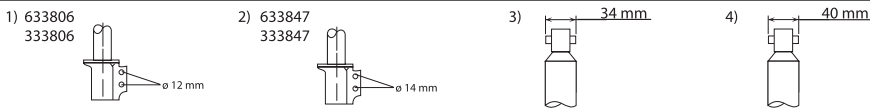

MODEL FAHRZEUG MODELE	YEAR JAHR ANNEE	FRONT/VORNE/AVANT				REAR/HINTEN/ARRIERE			
		PREMIUM Twin-tube Oil	EXCEL-G Twin-tube Gas	GAS-A-JUST Mono-tube Gas		PREMIUM Twin-tube Oil	EXCEL-G Twin-tube Gas	GAS-A-JUST Mono-tube Gas	

Renault Commercial (F)

R 5 (Super 5) Express, Rapide, Extra

(F 40 Series) Exc. Cu + ($\frac{775}{kg}$)	10.85 - 10.96	633806¹⁾ 912020	333806¹⁾ SM1500		441064³⁾	341115³⁾		
(F 40 Series) Cu + ($\frac{775}{kg}$)	10.85 - 10.96	633806¹⁾	333806¹⁾ SM1500				551077⁴⁾	
(F 40 Series) Exc. Cu + ($\frac{775}{kg}$)	10.96 -	633847²⁾	333847²⁾ SM1500		441064³⁾	341115³⁾		
(F 40 Series) Cu + ($\frac{775}{kg}$)	10.96 -	633847²⁾	333847²⁾ SM1500				551077⁴⁾	

Traffic T Series

Exc. (T1**) (T3**) Exc. High-Roof (T4**)	81 - 2.89	635909 L 635908 R			444155			
(T1**, T4**)	81 - 2.89				444156			
High-Roof (T42*, T44*, T46*, T4C*) → 25720	81 - 12.82	635909 L 635908 R			444155			
High-Roof (T42*, T44*, T46*, T4C*) 25721 →	1.83 - 2.89				444155			
(T2**, T5**, T6**, T7**, T9**) (TA**, TB**, TE**)	81 - 2.89	635909 L 635908 R			444156			
(T1**, T2**, T3**, T4**) (TG**, TH**, TJ**)	3.89 - 8.01	635909 L 635908 R			444155			
(T7**) (TB**, TH**, TM**)	3.89 - 8.01	635909 L 635908 R			444156			
(T5**)	3.89 - 8.01	635909 L 635908 R			444155¹⁾ 444156²⁾			
(TC**)	3.89 - 8.01	635909 L 635908 R