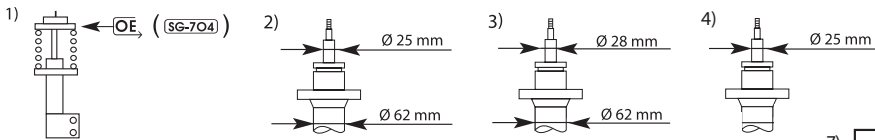

MODEL FAHRZEUG MODELE	YEAR JAHR ANNEE	FRONT/VORNE/AVANT				REAR/HINTEN/ARRIERE			
		PREMIUM Twin-tube Oil	EXCEL-G Twin-tube Gas	GAS-A-JUST Mono-tube Gas		PREMIUM Twin-tube Oil	EXCEL-G Twin-tube Gas	GAS-A-JUST Mono-tube Gas	

Fiat Commercial (I)

Ducato

10Q Incl. Exc. H/D, Camping Car	(230)	94 - 12.01	635806²⁾ 915808 ▼ MB1905 910091 SM1920⁷⁾ SM1921⁷⁾ (SG-704) ¹⁾		344283		
14Q Incl. Exc. H/D, Camping Car	(230)	94 - 12.01	635806²⁾ 915808 ▼ MB1905 910091 SM1920⁷⁾ SM1921⁷⁾ (SG-704) ¹⁾		344284		
18Q Incl. Exc. H/D, Camping Car	(230)	94 - 12.01	635807³⁾ 910096 MB1905 SM1920⁷⁾ SM1921⁷⁾ (SG-704) ¹⁾		345021		
18Q Camping Car Grand Export Exc. H/D	(230)	94 - 12.01	635807³⁾ 910096 MB1905 SM1920⁷⁾ SM1921⁷⁾ (SG-704) ¹⁾				
  Exc. H/D ⊕ Cars built in Russia	(244)	1.02 - 6.06 1.02 - 2.11	635806²⁾ 910091 MB1905 SM1926 L⁸⁾ SM1927 R⁸⁾		344283		
  Exc. H/D ⊕ Cars built in Russia	(244)	1.02 - 6.06 1.02 - 2.11	635807³⁾ 910096 MB1905 SM1926 L⁸⁾ SM1927 R⁸⁾		345041		
 Incl. H/D, , , Camping Car Exc.	(250)	4.06 -	910159 MB1905 SM1926 L⁸⁾ SM1927 R⁸⁾		345700⁵⁾ 345701⁶⁾		

5) 345700 : OE p/n = 1355822080, 1362579080, 1357402080, 1362557080, 1355826080, 1362551080, 1356966080, 1362578080
6) 345701 : OE p/n = 1355821080, 1362548080, 1356967080, 1362546080, 1355827080, 1362547080, 1355824080, 1362549080, 1368970080, 1355829080, 1362577080, 1368970080

5616154	5616154
SM1920 L	SM1921 L
SM1921 R	SM1920 R

8) →2.14

Fiorino Qubo , Fiorino

 ⊖ ABS	(146)	93 -	631601		341324		
 ⊕ ABS	(146)	93 -	631601		341324