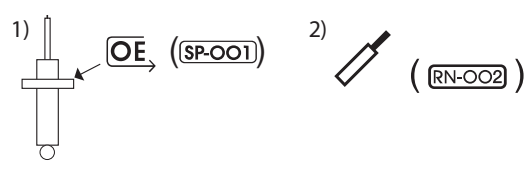

MODEL FAHRZEUG MODELE	YEAR JAHR ANNEE	FRONT/VORNE/AVANT			REAR/HINTEN/ARRIERE		
		PREMIUM Twin-tube Oil	EXCEL-G Twin-tube Gas	GAS-A-JUST Mono-tube Gas	PREMIUM Twin-tube Oil	EXCEL-G Twin-tube Gas	GAS-A-JUST Mono-tube Gas

Volkswagen (D)

Passat (88 - 96)

[2WD] 2.8 VR6 (3A2, 35I) 2.8 VR6 (3A5, 35I) Exc. Syncro, ,	8.91 - 96	634811	334811			443246¹⁾ [SP-001]	343223¹⁾ [SP-001]		
		915407▼ SM1704 910088				915408▼ SM5197 910087			
Syncro [4WD] 1.8 G60/2.0 (3A2, 35I) 1.8 G60/2.0 (3A5, 35I) Exc.	9.89 - 7.91 10.90 - 7.91	665500²⁾	365502²⁾					551063	
		SM1700 634810							
		334810 324025							
		SM1700							
Syncro [4WD] 1.8 G60/2.0 (3A2, 35I) 1.8 G60/2.0 (3A5, 35I) → P-026435 Exc.	8.91 - 92	634810	334810					551063	
		SM1700							
Syncro [4WD] 1.8 G60/2.0 (3A2, 35I) 1.8 G60/2.0 (3A5, 35I) P-026436 → Exc.	92 - 96	634811	334811					551063	
		SM1704							
Syncro [4WD] 2.8 VR6 (3A2, 35I) 2.8 VR6 (3A5, 35I) Exc. ,	8.91 - 96	634811	334811					551063	
		913147 SM1704							
Syncro [4WD] 1.8 G60/2.0 (3A2, 35I) 1.8 G60/2.0 (3A5, 35I) 	9.89 - 92		334810						
		324025							
		913147							
Syncro [4WD] 1.8 G60/2.0 (3A2, 35I) 1.8 G60/2.0 (3A5, 35I) 	92 - 96		334811						
		913147