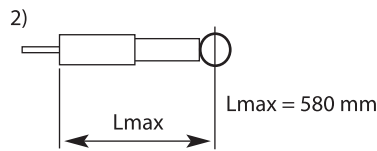

MODEL FAHRZEUG MODELE	YEAR JAHR ANNEE	FRONT/VORNE/AVANT				REAR/HINTEN/ARRIERE			
		PREMIUM Twin-tube Oil	EXCEL-G Twin-tube Gas	GAS-A-JUST Mono-tube Gas		PREMIUM Twin-tube Oil	EXCEL-G Twin-tube Gas	GAS-A-JUST Mono-tube Gas	

Renault Commercial (F)

Trafic T Series (2WD)

Exc. (T1**) (T3**) Exc. High-Roof (T4**)	81 - 2.89	635909 L 635908 R				444155			
(T1**, T4**)	81 - 2.89					444156			
High-Roof (T42*, T44*, T46*, T4C*) → 25720	81 - 12.82	635909 L 635908 R				444155			
High-Roof (T42*, T44*, T46*, T4C*) 25721 →	1.83 - 2.89					444155			
(T2**, T5**, T6**, T7**, T9**) (TA**, TB**, TE**)	81 - 2.89	635909 L 635908 R				444156			
(T1**, T2**, T3**, T4**) (TG**, TH**, TJ**)	3.89 - 8.01	635909 L 635908 R				444155			
(T7**) (TB**, TH**, TM**)	3.89 - 8.01	635909 L 635908 R				444156			
(T5**)	3.89 - 8.01	635909 L 635908 R				444155¹⁾ 444156²⁾			
(TC**)	3.89 - 8.01	635909 L 635908 R							

Trafic P Series (2WD)

→ 3373 (P3**)	81 - 82	635909 L¹⁾ 635908 R²⁾							
3374 → (P3**)	82 - 2.89	635909 L¹⁾ 635908 R²⁾							
→ 224 → 105 (P5**) (P64*)	81 - 82 81 - 82	635909 L 635908 R							
225 → 106 → (P5**) (P64*) (P8**)	82 - 8.01 82 - 8.01 81 - 89	635909 L 635908 R							

1) OE = 7700 718 591   2) OE = 7700 718 592

Trafic II

1.9 dCi, 2.0, 2.0 dCi, (EL, FL, JL) 2.5 dCi, 2.5 dTi	3.01 -		335803				344803		
		910039 SM1511							

Trafic III

(JG_, FG_, EG_)	5.14 -		335803				344803		
		910039 SM1511