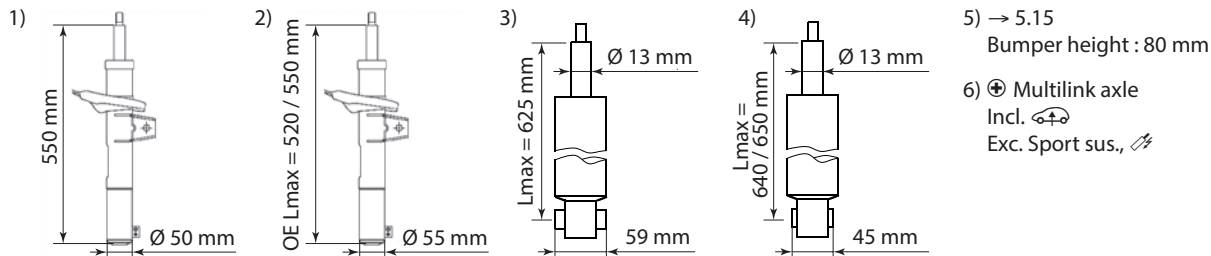

Skoda

MODEL FAHRZEUG MODELE	YEAR JAHR ANNEE	FRONT/VORNE/AVANT			REAR/HINTEN/ARRIERE		
		PREMIUM Twin-tube Oil	EXCEL-G Twin-tube Gas	GAS-A-JUST Mono-tube Gas	PREMIUM Twin-tube Oil	EXCEL-G Twin-tube Gas	GAS-A-JUST Mono-tube Gas

Skoda (CS)

Octavia III Combi (5E5)

[2WD] 1.0 TSi, 1.2 TSi, 1.4 TSi, 1.6, 1.8 TSi 1.6 TDi (kW : 66, 77, 81), 2.0 TDi Incl. Sport sus., Exc. , RS	(5E5) 11.12 -		3348039¹⁾ 3358015²⁾		3448024³⁾ 3448025⁴⁾	
[2WD] 1.4 TSi G-TEC, 2.0 TSi RS (180 kW) Exc.	(5E5) 11.13 -		3348039¹⁾ 3358015²⁾			
[2WD] 1.5 TSi, 2.0 TSi, 1.6 TDi (85 kW) Exc. Sport sus., ,	(5E5) 2.17 -		3348039¹⁾ 3358015²⁾		3448025⁴⁾	
[2WD] 2.0 TSi RS (162 kW, 169 kW), 2.0 TDi RS Incl. Sport sus. Exc. H/D,	(5E5) 11.12 -		3348039¹⁾ 3358015²⁾		3448024³⁾	
[4WD] 1.8 TSi, 1.6 TDi (77 kW, 81 kW) 2.0 TDi, 2.0 TDi RS Incl. Sport sus., Exc. H/D, , Scout	(5E5) 11.12 -		3348039¹⁾ 3358015²⁾		3448024³⁾	
[4WD] 1.6 TDi (85 kW) Exc.	(5E5) 2.17 -		3348039¹⁾ 3358015²⁾			
[4WD] 1.8 TSi, 2.0 TDi, 2.0 TDi RS H/D Exc. Sport sus., , , Scout	(5E5) 9.14 -		3348039¹⁾ 3358015²⁾			
[4WD] Scout Exc.	(5E5) 11.12 -		3348039¹⁾ 3358015²⁾			

Octavia IV (NX3) , Octavia IV Combi (NX5)

[2WD] [4WD] [ALL] Multilink axle Incl. Exc. Sport sus.,	(NX3, NX5) 11.19 -