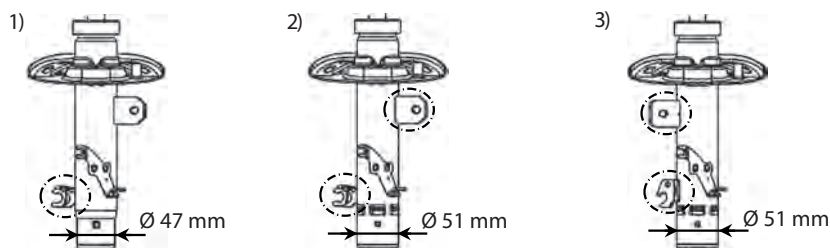

Citroën

MODEL FAHRZEUG MODELE	YEAR JAHR ANNEE	FRONT/VORNE/AVANT				REAR/HINTEN/ARRIERE			
		PREMIUM Twin-tube Oil	EXCEL-G Twin-tube Gas	GAS-A-JUST Mono-tube Gas		PREMIUM Twin-tube Oil	EXCEL-G Twin-tube Gas	GAS-A-JUST Mono-tube Gas	

Citroën (F)

DS3

1.6 VTi, 1.6 HDi (68 kW) Exc. 1.6 Racing	11.09 - 12.12		339801 L¹⁾ 339800 R¹⁾			3448000		
		910259	MB1901 SM1553					
1.6 VTi Exc. 1.6 Racing	4.10 - 4.11		339795 L²⁾ 339794 R²⁾			348031		
		910259	MB1901 SM1553					
1.6 VTi 1.6 HDi (68 kW) Exc. 1.6 Racing	5.11 - 12.12 11.09 - 12.12		339795 L²⁾ 339794 R²⁾			3448000		
		910259	MB1901 SM1553					
1.6 VTi, 1.6 HDi (68 kW) Exc. 1.6 Racing	1.13 - 7.15		339801 L¹⁾ 339800 R¹⁾ 339795 L²⁾ 339794 R²⁾			3448000		
		910259	MB1901 SM1553					
1.6 Racing	2.11 - 7.15							
		910259	MB1901 SM1553					

DS3

 Exc. 1.6 Racing	1.13 - 7.15		339801 L¹⁾ 339800 R¹⁾ 339795 L²⁾ 339794 R²⁾ 339708 L³⁾ 339707 R³⁾			3448000		
		910259	MB1901 SM1553					
1.6 Racing	3.14 - 7.15							
		910259	MB1901 SM1553