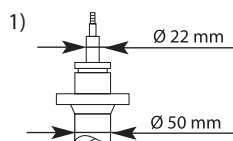

MODEL FAHRZEUG MODELE	YEAR JAHR ANNEE	FRONT	REAR	FRONT	REAR	FRONT	REAR	FRONT	REAR
								PROTECTION KIT MOUNTING KIT	

Audi (D)

A2 (8Z0)

1.4 (8Z0) 1.2 TDI 1.4 TDI 1.6 FSI Exc. Sport sus.,	2.00 - 8.05 3.01 - 8.05 2.00 - 8.05 5.02 - 8.05			324702¹⁾	353025	334835¹⁾	343328 552700	910084 SM1713	915400 SM9703

1) Exc. 1.2 TDI

A3 (8L1)

(8L1) 1.6, 1.8, 1.8 Turbo, 1.9 TDI Exc. Sport sus.	9.96 - 7.99	734033	743029	324016	243037	334812	343348 553206	915415 SM1708	915400 SM9704
(8L1) 1.6, 1.8, 1.8 Turbo, 1.9 TDI Exc. Sport sus.	8.99 - 4.03	734033	743029	324016	243037	334812	343348 553206	915415 SM1708	915400 SM9704
(8L1) ⊕ Sport sus.	9.96 - 7.99	734033	743029	324016	243037	334812	553206	915415 SM1708	915400 SM9704
(8L1) ⊕ Sport sus.	8.99 - 4.03	734033	743029	324016	243037	334812	553206	915415 SM1708	915400 SM9704
Quattro Exc. Sport sus., S3	9.96 - 7.99			324016		334812	343310 553243	915415 SM1708	
Quattro ⊕ Sport sus. Exc. S3	9.96 - 7.99			324016		334812	553243	915415 SM1708	

A3 (8P1) , A3 (8P7)

(8P1, 8P7) 1.2 TDi, 1.2 TFSi, 1.4 TFSi 1.6 i, 1.6 FSi, 1.6 TDi, 1.6 Epower 1.8 TFSi, 1.9 TDi, 2.0 FSi, 2.0 TDi, 2.0 TFSi Exc. Sport sus., , Quattro	5.03 -			324703¹⁾ 325700²⁾	354006	334834¹⁾ 335808²⁾	344459	910004 SM1714	910002⁴⁾⁷⁾ 910180⁵⁾⁷⁾ SM9707³⁾⁶⁾ SM9708⁴⁾⁷⁾ SM9709⁵⁾⁷⁾
(8P1) 1.8 TFSi Quattro 2.0 TDi Quattro 2.0 TFSi Quattro 3.2 V6 Quattro Exc. Sport sus.,	7.08 - 5.03 - 9.04 - 7.03 -			325700²⁾	354006	335808²⁾	344459	910004 SM1714	910002⁴⁾ 910180⁵⁾ SM9708⁴⁾ SM9709⁵⁾