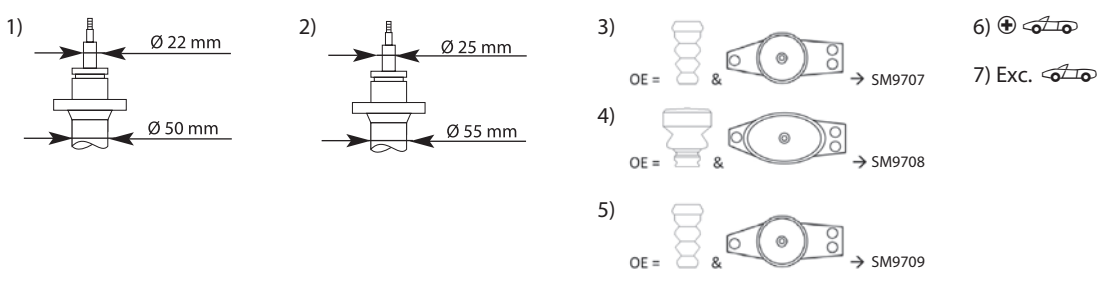

MODEL FAHRZEUG MODELE	YEAR JAHR ANNEE	FRONT/VORNE/AVANT			REAR/HINTEN/ARRIERE		
		PREMIUM Twin-tube Oil	EXCEL-G Twin-tube Gas	GAS-A-JUST Mono-tube Gas	PREMIUM Twin-tube Oil	EXCEL-G Twin-tube Gas	GAS-A-JUST Mono-tube Gas

Audi (D)

A3 Sportback (8PA)

(4WD) 1.8 TFSI Quattro 2.0 TDi Quattro 2.0 TFSI Quattro 3.2 V6 Quattro Exc. Sport sus.,	(8PA)	7.08 - 11.05 - 9.04 - 9.04 -	335808²⁾	 	344459	 	
			325700²⁾		354006		
			910004 SM1714			910002⁴⁾ SM9708⁴⁾ 910180⁵⁾ SM9709⁵⁾	

A3 (8V1, 8VK) , A3 Sportback (8VA, 8VF) , A3 Limousine (8VS, 8VM)

(2WD) Incl. Sport sus., Exc.	(8V_)	4.12 -	3348039¹⁾	 	3430023³⁾	 	 	
			3358015²⁾		3448024⁴⁾			3448025⁵⁾
			910255 SM1051⁶⁾			910256⁷⁾ SM9924⁹⁾ 910257⁸⁾ SM9925⁹⁾		
(4WD) Incl. Sport sus., Exc. , RS3, S3	(8V_)	8.12 -	3348039¹⁾ 3358015²⁾ SM1051⁶⁾			910256⁷⁾ SM9924⁹⁾ 910257⁸⁾ SM9925⁹⁾