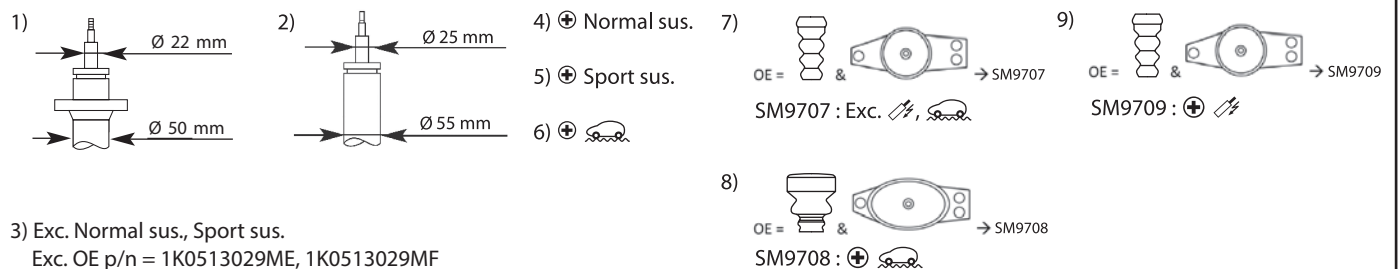

Golf VI Variant

[2WD] [4WD] ALL Exc. Sport sus.,	(AJ5)	7.09 -		334834 ¹⁾ 335808 ²⁾ 324703 ¹⁾ 325700 ²⁾			344459 354006		
[2WD] [4WD] ALL + Exc. Sport sus.,	(AJ5)	7.09 - 12.11					349137 ³⁾		

MODEL FAHRZEUG MODELE	YEAR JAHR ANNEE	FRONT/VORNE/AVANT			REAR/HINTEN/ARRIERE		
		PREMIUM Twin-tube Oil	EXCEL-G Twin-tube Gas	GAS-A-JUST Mono-tube Gas	PREMIUM Twin-tube Oil	EXCEL-G Twin-tube Gas	GAS-A-JUST Mono-tube Gas