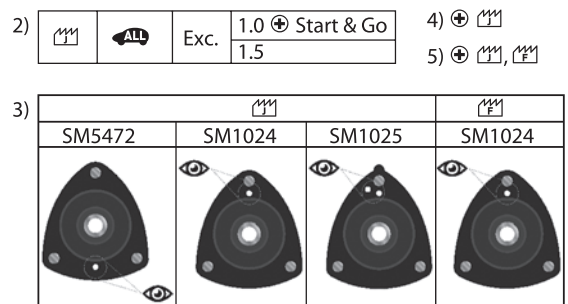

Yaris I

1.0 (2WD) (P10) 1.3 (2WD) 1.4 TD, D4D (2WD)	3.99 - 1.06 3.99 - 1.06 10.01 - 1.06			323058	353015	333368	343431	910047¹⁾²⁾ SM5472¹⁾³⁾ SM1024¹⁾³⁾ SM1025¹⁾³⁾	910052¹⁾⁴⁾ SM9905¹⁾⁵⁾
1.5 (2WD) (P10)	1.01 - 1.06			323058	353024	333368	343805	910047¹⁾²⁾ SM5472¹⁾³⁾ SM1024¹⁾³⁾ SM1025¹⁾³⁾	910052¹⁾⁴⁾ SM9905¹⁾⁵⁾