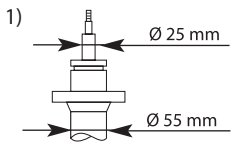

Volkswagen Commercial (D)

Caddy, Caddy Maxi

(4WD) (2K_, 2C_) 5.08 - 5.15 ALL ⊕ Caddy Maxi		335808¹⁾						
		910177	SM1714					

Caddy IV

(SAB, SAJ, SAA, SAH) 5.15 - 9.20 2WD ALL Incl. H/D, , Reinforced rear sus., Increased payload Exc. e-Caddy		335808				344458		
			SM1714					
(SAB, SAJ, SAA, SAH) 5.15 - 9.20 4WD ALL Incl. H/D, , Reinforced rear sus.		335808				349201		
			SM1714					

Caddy Maxi IV

(SAB, SAJ) 5.15 - 9.20 2WD ALL Incl. H/D, Exc. CNG, e-Caddy, Reinforced rear sus., Increased payload		335808				344458		
			SM1714					
(SAB, SAJ) 5.15 - 9.20 2WD ALL ⊕ Reinforced rear sus., Increased payload Exc. CNG, e-Caddy		335808				349227		
			SM1714					
(SAB, SAJ) 6.15 - 9.20 2WD 1.4 TGI CNG Incl. H/D, , Reinforced rear sus.		335808				349227		
			SM1714					
(SAB, SAJ) 5.15 - 9.20 4WD ALL Incl. H/D, , Reinforced rear sus.		335808						
			SM1714					
(SAA, SAH) 11.15 - 9.20 2WD 1.0 TSI, 1.4 TSI (96 kW), 1.6 Incl. H/D, Exc. Reinforced rear sus.		335808				344458		
			SM1714					
(SAA, SAH) 11.15 - 9.20 2WD 1.0 TSI, 1.4 TSI (96 kW), 1.6 ⊕ Reinforced rear sus.		335808				349227		
			SM1714