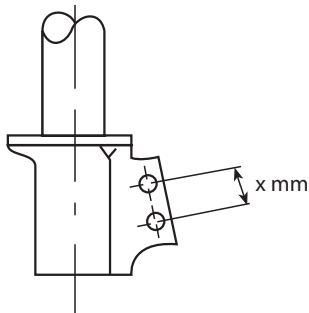

1)

333824 : X = 52 mm
 333825, 323825 : X = 54 mm
 333706, 333849, 323849 : X = 58 mm

2) SM1504 : 1.2L

3) SM1503 : 1.4L

MODEL FAHRZEUG MODELE	YEAR JAHR ANNEE	FRONT	REAR	FRONT	REAR	FRONT	REAR	FRONT	REAR
								PROTECTION KIT MOUNTING KIT	