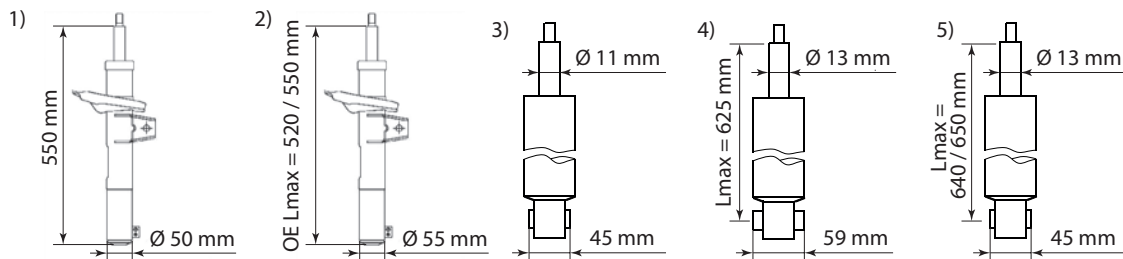

MODEL FAHRZEUG MODELE	YEAR JAHR ANNEE	FRONT/VORNE/AVANT			REAR/HINTEN/ARRIERE		
		PREMIUM Twin-tube Oil	EXCEL-G Twin-tube Gas	GAS-A-JUST Mono-tube Gas	PREMIUM Twin-tube Oil	EXCEL-G Twin-tube Gas	GAS-A-JUST Mono-tube Gas

Seat (E)

Leon (1M1)

(4WD) 1.8 20V T 4, 1.9 TDI Syncro, 2.8 Cupra 4	(1M1) 10.99 - 9.05		334670			343310	553243	

Leon (1P1)

ALL Exc. Sport sus.	(1P1) 5.05 -		334834¹⁾ 335808²⁾ 324703¹⁾ 325700²⁾			344459 354006		

Leon (5F1) , Leon SC (5F5) , Leon ST (5F8)

(2WD) ALL Incl. Sport sus., Exc. , Cupra R	(5F_) 9.12 -		3348039¹⁾ 3358015²⁾			3430023³⁾ 3448024⁴⁾ 3448025⁵⁾		
(4WD) 1.8 TSi, 1.6 TDi, 2.0 TDi Incl. Sport sus., Exc.	(5F_) 4.14 -		3348039¹⁾ 3358015²⁾			3448024⁴⁾		

6)

		ALL (2WD) ⊕ Normal sus. Exc. TGI, Sport sus., ,
	Multilink axle	ALL (2WD) (4WD) ⊕ Bumper height : 127 mm Exc. Cupra, Sport sus., ,

7)

		ALL (2WD) ⊕ Normal sus., Sport sus. Exc. CNG, TGI, ,
		ALL (2WD) ⊕ CNG, TGI, Normal sus., ,
		ALL (2WD) ⊕ Normal sus., Sport sus., Exc.

Leon (KL1) , Leon Sportstourer (KL8)

ALL ⊕ Multilink axle Exc. 1.0 TSI Mild Hybrid Exc. Sport sus., ,	(KL1, KL8) 11.19 -							

1) Bumper height : 127 mm