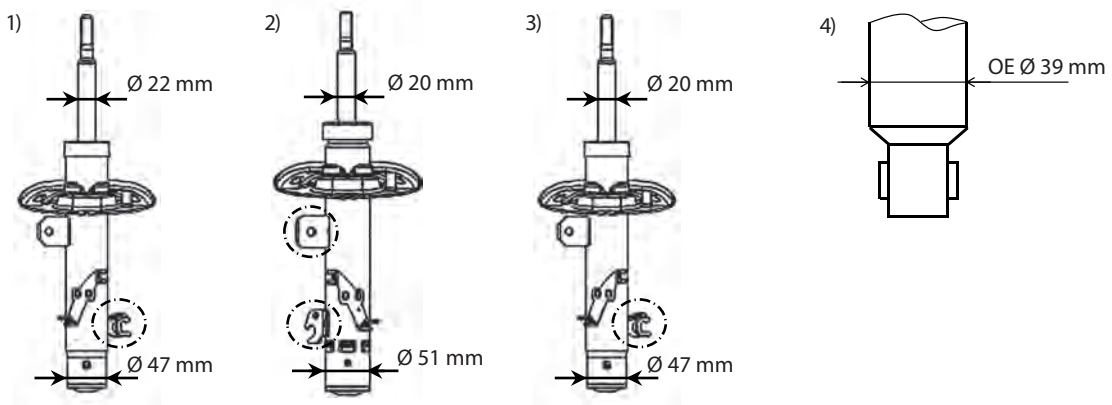

MODEL FAHRZEUG MODELE	YEAR JAHR ANNEE	FRONT/VORNE/AVANT				REAR/HINTEN/ARRIERE			
		PREMIUM Twin-tube Oil	EXCEL-G Twin-tube Gas	GAS-A-JUST Mono-tube Gas		PREMIUM Twin-tube Oil	EXCEL-G Twin-tube Gas	GAS-A-JUST Mono-tube Gas	

Citroën (F)

C4 Aircross

 	4.12 -		339254 L 339253 R			340060	
		935304 ▼ SM5657 912053			910349		

C4 Cactus

1.2 PureTech 130, 1.2 THP 110 1.2 VTi 75 / PureTech 75, 1.2 VTi 82 1.6 BlueHDi 100, 1.6 HDi 90	9.14 - 1.18		339803 L¹⁾ 339802 R¹⁾			3438010	
		910197 SM1553					
1.2 PureTech 82, 1.2 PureTech 110 1.2 PureTech 130, 1.2 THP 110 1.2 VTi 75 / PureTech 75, 1.2 VTi 82 1.5 BlueHDi 100, 1.5 BlueHDi 120 1.6 BlueHDi 100, 1.6 HDi 90	2.18 -		3338058 L²⁾ 3338057 R²⁾ 3348099 L³⁾ 3348098 R³⁾			3438001⁴⁾	
		910197 SM1553					

C4 Picasso I, C4 Grand Picasso I

	9.06 -		333773 L 333772 R			3450005	
		910067 MB1901 SM1923¹⁾ SM1061¹⁾					

1)

	C4 Picasso I / C4 Grand Picasso I		→RPO 13110 →30.09.2012	RPO 13111→ 01.10.2012→
DV6C	1.6 HDi, 1.6 e-HDi	82 kW	SM1923	SM1061
DV6TED4	1.6 HDi, 1.6 e-HDi	80 kW	SM1923	SM1923
DW10BTED4	2.0 HDi	100 kW	SM1923	SM1923
DW10CTED4	2.0 HDi	110kW, 120 kW	SM1923	SM1061
EP6	1.6 VTi	88 kW	SM1923	SM1923
EP6C	1.6 VTi	88 kW	SM1923	∅
EP6CDT	1.6 THP	115 kW	SM1923	∅
EP6DT	1.6 THP	103 kW, 110 kW	SM1923	SM1923
EW10A	2.0	103 kW	SM1923	SM1061
EW7A	1.8 i, 1.8 Flex, 1.8 BiFuel, 1.8 CNG	86 kW, 92 kW	SM1923	SM1923