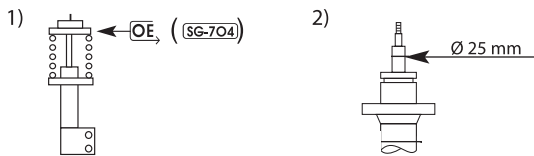

MODEL FAHRZEUG MODELE	YEAR JAHR ANNEE	FRONT/VORNE/AVANT				REAR/HINTEN/ARRIERE			
		PREMIUM Twin-tube Oil	EXCEL-G Twin-tube Gas	GAS-A-JUST Mono-tube Gas		PREMIUM Twin-tube Oil	EXCEL-G Twin-tube Gas	GAS-A-JUST Mono-tube Gas	

Citroën Commercial (F)

Jumper / Relay 2WD 4WD

35 Incl. Exc. H/D, Camping Car	(230)	94 - 12.01	635807				345021		
  Exc. H/D	(244)	1.02 - 6.06	635806				344283		
35 Exc. H/D	(244)	1.02 - 6.06	635807				345041		
Incl. H/D, , , Exc.		4.06 -		335827²⁾			345700³⁾ 345701⁴⁾