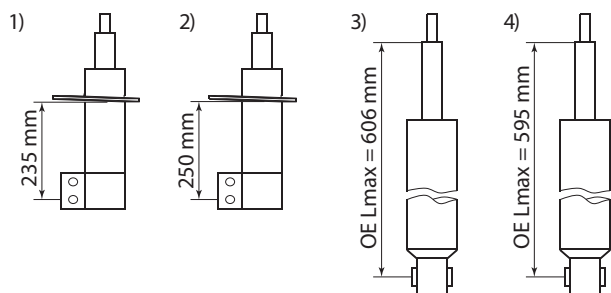

Dacia

MODEL FAHRZEUG MODELE	YEAR JAHR ANNEE	FRONT/VORNE/AVANT			REAR/HINTEN/ARRIERE		
		PREMIUM Twin-tube Oil	EXCEL-G Twin-tube Gas	GAS-A-JUST Mono-tube Gas	PREMIUM Twin-tube Oil	EXCEL-G Twin-tube Gas	GAS-A-JUST Mono-tube Gas

Dacia (R)

Sandero II

TCe 90, 1.2 1.5 dCi, 1.5 dCi 75 1.5 Blue dCi 75, 1.5 Blue dCi 95 Exc. Stepway, H/D,	10.12 -		338759	910009 MB1504 SM1528		343833	910229 SM9916	
TCe 90 LPG Exc. Stepway	9.15 -		338759	910009 MB1504 SM1528		343836	910229 SM9916	
1.0 SCe 75 Exc. Stepway	12.16 -		338749	910009 MB1504 SM1528		343833	910229 SM9916	
1.2 LPG Exc. Stepway	10.12 -		338759	910009 MB1504 SM1528		343833³⁾ 343836⁴⁾	910229 SM9916	
1.2 1.5 dCi, 1.5 dCi 75 1.5 Blue dCi 75, 1.5 Blue dCi 95 H/D Exc. Stepway,	10.12 -		338759¹⁾ 338749²⁾	910009 MB1504 SM1528		343833	SM9916	
1.2 1.5 dCi, 1.5 dCi 75 1.5 Blue dCi 75, 1.5 Blue dCi 95 Exc. Stepway, H/D	10.12 -		338749	910009 MB1504 SM1528		343833	SM9916	

Sandero Stepway II

TCe 90, TCe 90 LPG 1.2 (55 kW), 1.2 LPG 1.5 dCi, 1.5 dCi 75, 1.5 Blue dCi 75	10.12 -		3338042	910009 MB1504 SM1528		343834		
1.5 Blue dCi 95 Exc. H/D,	8.18 -		338759	910009 MB1504 SM1528		343833		
1.5 Blue dCi 95 H/D Exc.	8.18 -		338759¹⁾ 338749²⁾	910009 MB1504 SM1528		343833