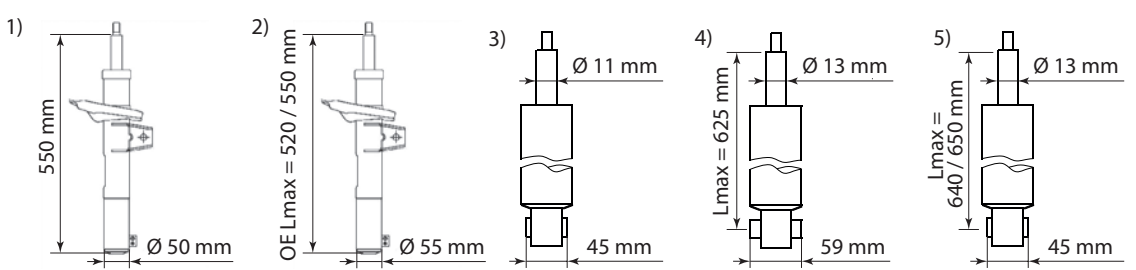

MODEL FAHRZEUG MODELE	YEAR JAHR ANNEE	FRONT/VORNE/AVANT			REAR/HINTEN/ARRIERE		
		PREMIUM Twin-tube Oil	EXCEL-G Twin-tube Gas	GAS-A-JUST Mono-tube Gas	PREMIUM Twin-tube Oil	EXCEL-G Twin-tube Gas	GAS-A-JUST Mono-tube Gas

Volkswagen (D)

Golf VII (5G1, BQ1, BE1, BE2)

(2WD) ALL (5G1, BQ1, BE1, BE2) Incl. Sport sus., , CNG Exc. , GTD, GTE Hybrid, GTi, e-Golf	8.12 -		3348039¹⁾ 3358015²⁾	 SM1051⁷⁾	3430023³⁾ 3448024⁴⁾ 3448025⁵⁾	 910247⁸⁾ 910332⁹⁾	 SM9924¹⁰⁾ SM9925¹⁰⁾	
(2WD) (5G1, BQ1, BE1, BE2) 1.4 GTE Hybrid 2.0 GTD, 2.0 GTi Exc. Sport sus., , Clubsport, TCR	4.13 -		3348039¹⁾ 3358015²⁾	 SM1051⁷⁾	3448024⁴⁾	 910247⁸⁾	 SM9924¹⁰⁾ SM9925¹⁰⁾	
(2WD) (5G1, BQ1, BE1, BE2) 2.0 GTi Clubsport ⊕ Sport sus. Exc. , Clubsport S	2.16 -		3358015²⁾	 SM1051⁷⁾	3448024⁴⁾	 910247⁸⁾	 SM9924¹⁰⁾ SM9925¹⁰⁾	
(2WD) (5G1, BQ1, BE1, BE2) e-Golf	3.14 -		3348039¹⁾	 SM1051	3448024⁴⁾	 910247⁸⁾	 SM9925	
(4WD) ALL (5G1, BQ1, BE1, BE2) Incl. Sport sus., Exc. , 2.0 R	11.12 -		3348039¹⁾ 3358015²⁾	 SM1051⁷⁾	3448024⁴⁾	 910332⁹⁾	 SM9924¹⁰⁾ SM9925¹⁰⁾	
(4WD) (5G1, BQ1, BE1, BE2) 2.0 R Exc. Sport sus., , 360S	11.13 -			 SM1051⁷⁾	3448024⁴⁾		 SM9924¹⁰⁾ SM9925¹⁰⁾	

6) Exc. 2.0 GTD, 2.0 GTi
7) → 1.17
8) ⊕ Normal sus.
  Exc. Sport sus., , , , 1.4 TGI CNG
9) ⊕
  Exc. Sport sus., ,

10)

		Standard sus. (exc. CNG, incl. Blue Motion), Sport sus.
		Standard sus. (⊕ CNG, exc. Blue Motion)
		(incl. , , GTD, GTE, GTi, R) exc.