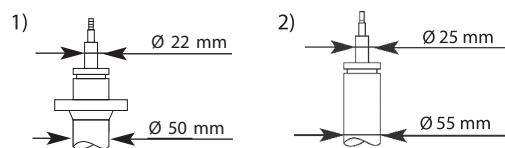

Golf VI Variant

[2WD] [4WD] ALL Exc. Sport sus.,	(AJ5)	7.09 -		334834 ¹⁾ 335808 ²⁾ 324703 ¹⁾ 325700 ²⁾			344459 354006		
[2WD] [4WD] ALL + Exc. Sport sus.,	(AJ5)	7.09 - 12.11					349137 ³⁾		

MODEL FAHRZEUG MODELE	YEAR JAHR ANNEE	FRONT/VORNE/AVANT			REAR/HINTEN/ARRIERE		
		PREMIUM Twin-tube Oil	EXCEL-G Twin-tube Gas	GAS-A-JUST Mono-tube Gas	PREMIUM Twin-tube Oil	EXCEL-G Twin-tube Gas	GAS-A-JUST Mono-tube Gas