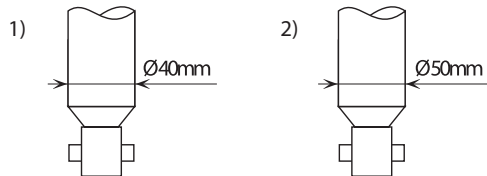

MODEL FAHRZEUG MODELE	YEAR JAHR ANNEE	FRONT/VORNE/AVANT				REAR/HINTEN/ARRIERE			
		PREMIUM Twin-tube Oil	EXCEL-G Twin-tube Gas	GAS-A-JUST Mono-tube Gas		PREMIUM Twin-tube Oil	EXCEL-G Twin-tube Gas	GAS-A-JUST Mono-tube Gas	

Nissan Commercial (J)

Kubistar

2x(0-0) Exc.	(X76)	8.03 -	633848 913237	333848 MB1504 SM1507▼ SM1018				551810¹⁾	
4x(0-0) Exc.	(X76)	8.03 -	633848 913237	333848 MB1504 SM1507▼ SM1018				551811²⁾	
 Exc.	(X76)	8.03 -		O.E. = 5430200QAD MB1504 SM1507▼ SM1018				551811²⁾	

NV200 , NV200 Evalia

 Exc. e-NV	2.10 -			3330055 L 3330054 R MB1509					

NV300

 Incl. H/D	(X82)	9.16 -		335803			344803		

NV400

 2.3 dCi 	11.11 -			335835 SM1019			345702		
 2.3 dCi 	11.11 -			335835 SM1019			345703		
 2.3 dCi 	11.11 -			335837 SM1019			345704		

Primastar

	9.01 -			335803 910039 SM1511			344803		

Serena Cargo, Vanette Cargo

 1.6, 2.0 Diesel	(C 23)	7.92 -	634075 L 634074 R 935308	334143 L 334142 R SM5153		443149	343213	553116