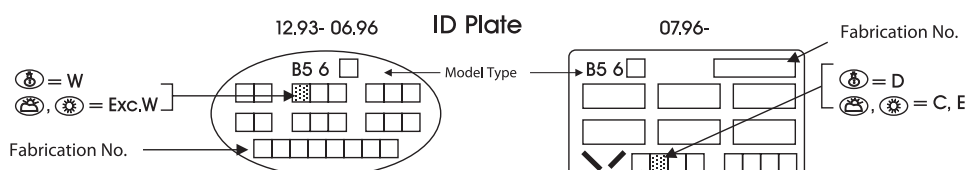

MODEL FAHRZEUG MODELE	YEAR JAHR ANNEE	FRONT/VORNE/AVANT			REAR/HINTEN/ARRIERE		
		PREMIUM Twin-tube Oil	EXCEL-G Twin-tube Gas	GAS-A-JUST Mono-tube Gas	PREMIUM Twin-tube Oil	EXCEL-G Twin-tube Gas	GAS-A-JUST Mono-tube Gas
Renault (F)							
Laguna I Exc.							
1.8 ABS (B560, B56B, B56S, B56T)	1) 4.95 - 3.01	634802²⁾ 945502	334802²⁾ MB1901 SM1525 L SM1524 R				551805
1.8 ABS (B560, B56B, B56S, B56T)	1) 4.95 - 3.01	634807³⁾ 945502	334807³⁾ ▼ MB1901 SM1525 L SM1524 R				551805
2.0 Exc. 2.0S (B56C, B56L) (B56C) (B56C) (B56H) (B56H) ABS (B56L) (B56L) (B56N) (B56N)	1) 4.95 - 3.01	634802²⁾ 945502	334802²⁾ MB1901 SM1525 L SM1524 R				551805
2.0 Exc. 2.0S (B56C) ABS (B56H) ABS (B56L) ABS (B56L)	1) 4.95 - 3.01	634807³⁾ 945502	334807³⁾ ▼ MB1901 SM1525 L SM1524 R				551805
1.6 16V (B561, B568) 1.9 dTi (B56J) 2.0S (B56D, B56M) 2.2 D/TD (B562, B566, B569, B56F) 3.0 (B56E, B56R)	12.93 - 3.01	634802²⁾ 945502	334802²⁾ MB1901 SM1525 L SM1524 R				551805

1)

	Model Type	-4.95	4.95-
1800 cc	B 560		S000001 → , E000001 →
	B 56A	→ S023509	S023510 → , E000001 →
	B 56B	→ S060991, → E060293	S060992 → , E060294 →
	B 56S	→ S003274, → E012489	S003275 → , E012490 →
	B 56T		S000001 → , E000001 →
2000 cc	B 56Z	→ S000011	S000012 → , E000001 →
	B 56C	→ S059001, → E036671	S059002 → , E036672 →
	B 56H	→ S010453	S010454 → , E000001 →
	B 56L		S000001 → , E000001 →
	B 56N	→ S001608	S001609 → , E000001 →

2), 3)

	ø	W	KYB
2)	16 mm	34 mm	634802, 334802
3)	14 mm	24 mm	634807, 334807