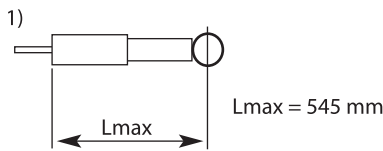

MODEL FAHRZEUG MODELE	YEAR JAHR ANNEE	FRONT/VORNE/AVANT				REAR/HINTEN/ARRIERE			
		PREMIUM Twin-tube Oil	EXCEL-G Twin-tube Gas	GAS-A-JUST Mono-tube Gas		PREMIUM Twin-tube Oil	EXCEL-G Twin-tube Gas	GAS-A-JUST Mono-tube Gas	

Renault Commercial (F)

Trafic T Series (2WD)

Exc. (T1**) (T3**) Exc. High-Roof (T4**)	81 - 2.89	635909 L 635908 R				444155			
(T1**, T4**)	81 - 2.89					444156			
High-Roof (T42*, T44*, T46*, T4C*) → 25720	81 - 12.82	635909 L 635908 R				444155			
High-Roof (T42*, T44*, T46*, T4C*) 25721 →	1.83 - 2.89					444155			
(T2**, T5**, T6**, T7**, T9**) (TA**, TB**, TE**)	81 - 2.89	635909 L 635908 R				444156			
(T1**, T2**, T3**, T4**) (TG**, TH**, TJ**)	3.89 - 8.01	635909 L 635908 R				444155			
(T7**) (TB**, TH**, TM**)	3.89 - 8.01	635909 L 635908 R				444156			
(T5**)	3.89 - 8.01	635909 L 635908 R				444155¹⁾ 444156²⁾			
(TC**)	3.89 - 8.01	635909 L 635908 R							

Trafic P Series (2WD)

→ 3373 (P3**)	81 - 82	635909 L¹⁾ 635908 R²⁾							
3374 → (P3**)	82 - 2.89	635909 L¹⁾ 635908 R²⁾							
→ 224 → 105 (P5**) (P64*)	81 - 82 81 - 82	635909 L 635908 R							
225 → 106 → (P5**) (P64*) (P8**)	82 - 8.01 82 - 8.01 81 - 89	635909 L 635908 R							

1) OE = 7700 718 591   2) OE = 7700 718 592

Trafic II

1.9 dCi, 2.0, 2.0 dCi, (EL, FL, JL) 2.5 dCi, 2.5 dTi	3.01 -		335803				344803		
		910039 SM1511							

Trafic III

(JG_, FG_, EG_)	5.14 -		335803				344803		
		910039 SM1511