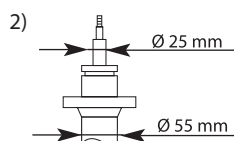

MODEL FAHRZEUG MODELE	YEAR JAHR ANNEE	FRONT	REAR	FRONT	REAR	FRONT	REAR	FRONT	REAR
								PROTECTION KIT MOUNTING KIT	

Audi (D)

A2 (8Z0)

1.4 (8Z0) 1.2 TDI 1.4 TDI 1.6 FSI Exc. Sport sus.,	2.00 - 8.05 3.01 - 8.05 2.00 - 8.05 5.02 - 8.05			324702¹⁾	353025	334835¹⁾	343328 552700	910084 SM1713	915400 SM9703

1) Exc. 1.2 TDI

A3 (8L1)

(8L1) 1.6, 1.8, 1.8 Turbo, 1.9 TDI Exc. Sport sus.	9.96 - 7.99	734033	743029	324016	243037	334812	343348 553206	915415 SM1708	915400 SM9704
(8L1) 1.6, 1.8, 1.8 Turbo, 1.9 TDI Exc. Sport sus.	8.99 - 4.03	734033	743029	324016	243037	334812	343348 553206	915415 SM1708	915400 SM9704
(8L1) ⊕ Sport sus.	9.96 - 7.99	734033	743029	324016	243037	334812	553206	915415 SM1708	915400 SM9704
(8L1) ⊕ Sport sus.	8.99 - 4.03	734033	743029	324016	243037	334812	553206	915415 SM1708	915400 SM9704
Quattro Exc. Sport sus., S3	9.96 - 7.99			324016		334812	343310 553243	915415 SM1708	
Quattro ⊕ Sport sus. Exc. S3	9.96 - 7.99			324016		334812	553243	915415 SM1708	

A3 (8P1) , A3 (8P7)

(8P1, 8P7) 1.2 TDi, 1.2 TFSi, 1.4 TFSi 1.6 i, 1.6 FSi, 1.6 TDi, 1.6 Epower 1.8 TFSi, 1.9 TDi, 2.0 FSi, 2.0 TDi, 2.0 TFSi Exc. Sport sus., , Quattro	5.03 -			324703¹⁾ 325700²⁾	354006	334834¹⁾ 335808²⁾	344459	910004 SM1714	910002⁴⁾⁷⁾ 910180⁵⁾⁷⁾ SM9707³⁾⁶⁾ SM9708⁴⁾⁷⁾ SM9709⁵⁾⁷⁾
(8P1) 1.8 TFSi Quattro 2.0 TDi Quattro 2.0 TFSi Quattro 3.2 V6 Quattro Exc. Sport sus.,	7.08 - 5.03 - 9.04 - 7.03 -			325700²⁾	354006	335808²⁾	344459	910004 SM1714	910002⁴⁾ 910180⁵⁾ SM9708⁴⁾ SM9709⁵⁾