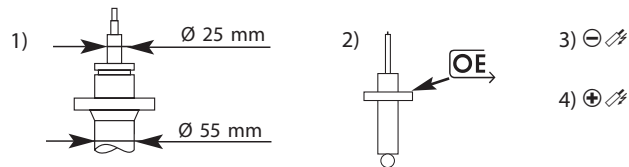

Volkswagen

MODEL FAHRZEUG MODELE	YEAR JAHR ANNEE	FRONT/VORNE/AVANT				REAR/HINTEN/ARRIERE			
		PREMIUM Twin-tube Oil	EXCEL-G Twin-tube Gas	GAS-A-JUST Mono-tube Gas		PREMIUM Twin-tube Oil	EXCEL-G Twin-tube Gas	GAS-A-JUST Mono-tube Gas	

Volkswagen (D)

Scirocco

(53, 53B) Exc. GTI, GLI, GTX	74 - 92	663009 	363001 373012 			441018 443172²⁾▼	341007 351007		
GTI, GLI, GTX Exc. 16V	74 - 92		363001 373012 				341007 351007		
1.4 TSi, 2.0 TSi, 2.0 TDi Exc. Sport sus.	(137) 5.08 -		335808¹⁾ 325700¹⁾				344459 354006		
2.0 R	(137) 5.08 -			SM1714					

Sharan

(7M) Incl. Sport sus.,	5.95 - 3.10		334947				343319	553244	
(7N) Incl. Sport sus.	5.10 -		335808 325700				344459 354006		

1) Exc. Sport sus.   2) Sport sus.

Taro

 1.8, 2.2, 2.4 Diesel	2.89 - 10.91	443214	343198	553117		443217		553118	
 1.8, 2.2, 2.4 Diesel	10.91 - 3.97	443214	343198	553117		443259	343252▼	553209	
 4x4	2.89 - 3.97	443106	343195	553110▼		443257 L 443254 R	343253 L 343246 R	553190 L 553191 R	
 extra cabin	2.89 - 3.97	444103	344202	554069		443257 L 443254 R	343253 L 343246 R	553190 L 553191 R