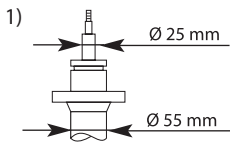

Volkswagen Commercial (D)

Caddy, Caddy Maxi

(4WD) (2K_, 2C_) 5.08 - 5.15 ALL ⊕ Caddy Maxi		335808¹⁾						
		910177	SM1714					

Caddy IV

(SAB, SAJ, SAA, SAH) 5.15 - 9.20 2WD ALL Incl. H/D, , Reinforced rear sus., Increased payload Exc. e-Caddy		335808				344458		
			SM1714					
(SAB, SAJ, SAA, SAH) 5.15 - 9.20 4WD ALL Incl. H/D, , Reinforced rear sus.		335808				349201		
			SM1714					

Caddy Maxi IV

(SAB, SAJ) 5.15 - 9.20 2WD ALL Incl. H/D, Exc. CNG, e-Caddy, Reinforced rear sus., Increased payload		335808				344458		
			SM1714					
(SAB, SAJ) 5.15 - 9.20 2WD ALL ⊕ Reinforced rear sus., Increased payload Exc. CNG, e-Caddy		335808				349227		
			SM1714					
(SAB, SAJ) 6.15 - 9.20 2WD 1.4 TGI CNG Incl. H/D, , Reinforced rear sus.		335808				349227		
			SM1714					
(SAB, SAJ) 5.15 - 9.20 4WD ALL Incl. H/D, , Reinforced rear sus.		335808						
			SM1714					
(SAA, SAH) 11.15 - 9.20 2WD 1.0 TSI, 1.4 TSI (96 kW), 1.6 Incl. H/D, Exc. Reinforced rear sus.		335808				344458		
			SM1714					
(SAA, SAH) 11.15 - 9.20 2WD 1.0 TSI, 1.4 TSI (96 kW), 1.6 ⊕ Reinforced rear sus.		335808				349227		
			SM1714