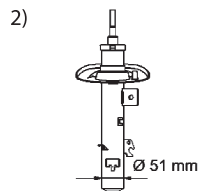

MODEL FAHRZEUG MODELE	YEAR JAHR ANNEE	FRONT/VORNE/AVANT			REAR/HINTEN/ARRIERE		
		PREMIUM Twin-tube Oil	EXCEL-G Twin-tube Gas	GAS-A-JUST Mono-tube Gas	PREMIUM Twin-tube Oil	EXCEL-G Twin-tube Gas	GAS-A-JUST Mono-tube Gas

Peugeot (F)

207 SW

1.4, 1.4 16V	6.07 -		339710 L¹⁾³⁾ 339709 R¹⁾³⁾		345076	
		910114	MB1901 SM1932			
1.6 16V (88 kW), 1.6 HDi Exc.	6.07 -		339708 L²⁾⁴⁾ 339707 R²⁾⁴⁾		345076	
		910114	MB1901 SM1932			

3) 1.4 16V (70 kW) : exc. , Trendy, Sport

4) 1.6 16V (88 kW) : exc. Trendy, Sport

208 I

1.0, 1.2 GPL, 1.2 PureTech 82 (CA_, CC_) 1.2 THP 110, 1.2 VTi 68 / PureTech 68 1.2 VTi 82, 1.4 GPL, 1.4 VTi 1.6 (kW : 88, 89, 115), 1.6 GTi, 1.6 THP 165 1.4 HDi, 1.5 BlueHDi 100, 1.6 HDi 1.6 HDi / BlueHDi 75, 1.6 BlueHDi 100 1.6 BlueHDi 120	3.12 -		3338013 L¹⁾ 3338012 R¹⁾		349019	
			3338015 L²⁾ 3338014 R²⁾			
			3348013 L³⁾ 3348012 R³⁾			
			3338054 L⁴⁾ 3338053 R⁴⁾			
		910259⁵⁾	MB1901			
		910260⁵⁾	SM1553			
		910261⁵⁾				

5)

Suspension	Body style									
		EC5	DV	EB	EP					
					EP3C	EP6CDT	EP6FDT	EP6CDTX	EP6FDTX	
Normal sus.					910260	910261	910260	910261	910259	910259
		910260	910260	910261	910260	910261	910261	910261	∅	∅
	box								∅	∅