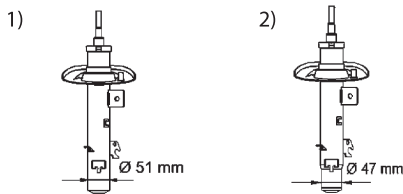

MODEL FAHRZEUG MODELE	YEAR JAHR ANNEE	FRONT/VORNE/AVANT				REAR/HINTEN/ARRIERE			
		PREMIUM Twin-tube Oil	EXCEL-G Twin-tube Gas	GAS-A-JUST Mono-tube Gas		PREMIUM Twin-tube Oil	EXCEL-G Twin-tube Gas	GAS-A-JUST Mono-tube Gas	

Renault Commercial (F)

Kangoo II Express, Kangoo II Express Compact, Kangoo II Express Maxi

Kangoo II Express Maxi (FW0/1) 1.6 16V, 1.6 CNG, 1.6 Hi-Flex, 1.6 LPG, 1.5 dCi, 1.5 dCi 85 Exc. H/D,	2.08 -		339766¹⁾ 910135 MB1509 SM1534					
1.6 16V LPG Incl. H/D,	2.08 -		339766¹⁾ 910135 MB1509 SM1534					
Kangoo Z.E., Kangoo Maxi Z.E. (FW0/1)	10.11 -		339766¹⁾ 910135 MB1509 SM1534					
1.2 TCe 115 (FW0/1)	7.13 -		339766¹⁾ 910135					

Kangoo II Express, Kangoo II Express Compact, Kangoo II Express Maxi

Kangoo II Express (FW0/1) 1.6 (64 kW), 1.6 16V, 1.6 CNG, 1.5 dCi, 1.5 dCi 75, 1.5 dCi 85, 1.5 dCi 90, 1.5 dCi 110 (80 kW) Exc. H/D,	2.08 -						3448010	
Kangoo II Express (FW0/1) 1.6 (64 kW), 1.6 16V, 1.6 CNG, 1.5 dCi, 1.5 dCi 75, 1.5 dCi 85, 1.5 dCi 90, 1.5 dCi 110 (80 kW) Exc. H/D,	2.08 -						344709	
Kangoo II Express (FW0/1) 1.6 (64 kW), 1.6 16V, 1.6 CNG, 1.5 dCi, 1.5 dCi 75, 1.5 dCi 85, 1.5 dCi 90, 1.5 dCi 110 (80 kW) H/D,	2.08 -						344709	
Kangoo II Express (FW0/1) 1.6 (75 kW), 1.6 Hi-Flex, 1.6 LPG H/D	10.12 -						344709	
Kangoo II Express (FW0/1) 1.6 (75 kW), 1.6 Hi-Flex, 1.6 LPG 	2.08 - 9.12						344709	
Kangoo II Express Compact (FW0/1) 1.6 (64 kW), 1.6 16V, 1.6 CNG, 1.5 dCi, 1.5 dCi 75, 1.5 dCi 85, 1.5 dCi 90, 1.5 dCi 110 (80 kW) Exc. H/D,	2.08 -						3448010