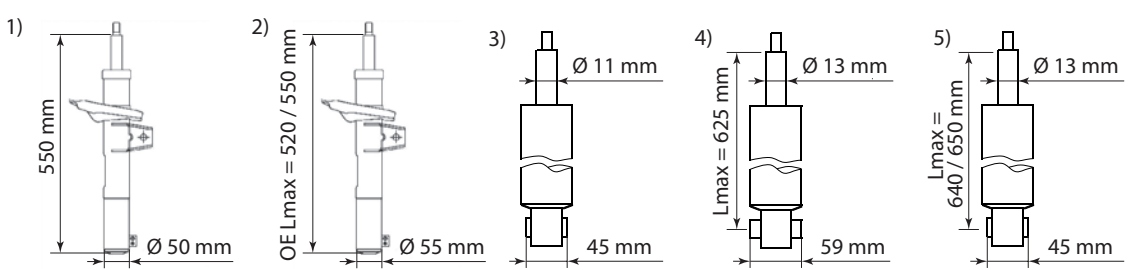

MODEL FAHRZEUG MODELE	YEAR JAHR ANNEE	FRONT/VORNE/AVANT			REAR/HINTEN/ARRIERE		
		PREMIUM Twin-tube Oil	EXCEL-G Twin-tube Gas	GAS-A-JUST Mono-tube Gas	PREMIUM Twin-tube Oil	EXCEL-G Twin-tube Gas	GAS-A-JUST Mono-tube Gas

Volkswagen (D)

Golf VII (5G1, BQ1, BE1, BE2)

(2WD) ALL (5G1, BQ1, BE1, BE2) Incl. Sport sus., , CNG Exc. , GTD, GTE Hybrid, GTi, e-Golf	8.12 -		3348039¹⁾ 3358015²⁾	 SM1051⁷⁾	3430023³⁾ 3448024⁴⁾ 3448025⁵⁾	 SM9924¹⁰⁾ SM9925¹⁰⁾
(2WD) (5G1, BQ1, BE1, BE2) 1.4 GTE Hybrid 2.0 GTD, 2.0 GTi Exc. Sport sus., , Clubsport, TCR	4.13 -		3348039¹⁾ 3358015²⁾	 SM1051⁷⁾ 910255⁶⁾	3448024⁴⁾	 SM9924¹⁰⁾ SM9925¹⁰⁾
(2WD) (5G1, BQ1, BE1, BE2) 2.0 GTi Clubsport ⊕ Sport sus. Exc. , Clubsport S	2.16 -		3358015²⁾	 SM1051⁷⁾	3448024⁴⁾	 SM9924¹⁰⁾ SM9925¹⁰⁾
(2WD) (5G1, BQ1, BE1, BE2) e-Golf	3.14 -		3348039¹⁾	 SM1051 910255⁶⁾	3448024⁴⁾	 SM9925 910247⁸⁾
(4WD) ALL (5G1, BQ1, BE1, BE2) Incl. Sport sus., Exc. , 2.0 R	11.12 -		3348039¹⁾ 3358015²⁾	 SM1051⁷⁾	3448024⁴⁾	 SM9924¹⁰⁾ SM9925¹⁰⁾
(4WD) (5G1, BQ1, BE1, BE2) 2.0 R Exc. Sport sus., , 360S	11.13 -			 SM1051⁷⁾	3448024⁴⁾	 SM9924¹⁰⁾ SM9925¹⁰⁾

6) Exc. 2.0 GTD, 2.0 GTi
7) → 1.17
8) ⊕ Normal sus.
  Exc. Sport sus., , , , 1.4 TGI CNG
9) ⊕
  Exc. Sport sus., ,

10)

		Standard sus. (exc. CNG, incl. Blue Motion), Sport sus.
		Standard sus. (⊕ CNG, exc. Blue Motion)
		(incl. , , GTD, GTE, GTi, R) exc.