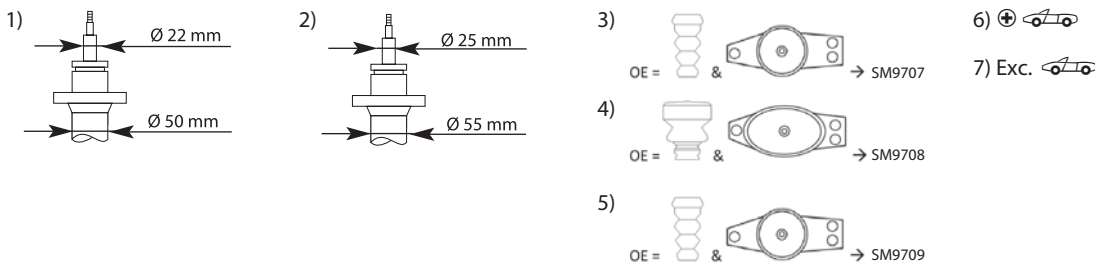

MODEL FAHRZEUG MODELE	YEAR JAHR ANNEE	FRONT/VORNE/AVANT			REAR/HINTEN/ARRIERE		
		PREMIUM Twin-tube Oil	EXCEL-G Twin-tube Gas	GAS-A-JUST Mono-tube Gas	PREMIUM Twin-tube Oil	EXCEL-G Twin-tube Gas	GAS-A-JUST Mono-tube Gas

Audi (D)

A3 Sportback (8PA)

(4WD) 1.8 TFSI Quattro 2.0 TDi Quattro 2.0 TFSI Quattro 3.2 V6 Quattro Exc. Sport sus.,	(8PA)	7.08 - 11.05 - 9.04 - 9.04 -	335808²⁾	 	344459	 	
			325700²⁾		354006		
			910004 SM1714			910002⁴⁾ SM9708⁴⁾ 910180⁵⁾ SM9709⁵⁾	

A3 (8V1, 8VK) , A3 Sportback (8VA, 8VF) , A3 Limousine (8VS, 8VM)

(2WD) Incl. Sport sus., Exc.	(8V_)	4.12 -	3348039¹⁾	 	3430023³⁾	 	 	
			3358015²⁾		3448024⁴⁾			3448025⁵⁾
			910255 SM1051⁶⁾			910256⁷⁾ SM9924⁹⁾ 910257⁸⁾ SM9925⁹⁾		
(4WD) Incl. Sport sus., Exc. , RS3, S3	(8V_)	8.12 -	3348039¹⁾	 	3448024⁴⁾	 	 	
			3358015²⁾					
			SM1051⁶⁾			910256⁷⁾ SM9924⁹⁾ 910257⁸⁾ SM9925⁹⁾