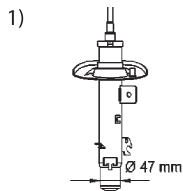

MODEL FAHRZEUG MODELE	YEAR JAHR ANNEE	FRONT/VORNE/AVANT			REAR/HINTEN/ARRIERE		
		PREMIUM Twin-tube Oil	EXCEL-G Twin-tube Gas	GAS-A-JUST Mono-tube Gas	PREMIUM Twin-tube Oil	EXCEL-G Twin-tube Gas	GAS-A-JUST Mono-tube Gas

Peugeot (F)

207 SW

1.4, 1.4 16V	6.07 -		339710 L¹⁾³⁾ 339709 R¹⁾³⁾		345076	
		910114	MB1901 SM1932			
1.6 16V (88 kW), 1.6 HDi Exc.	6.07 -		339708 L²⁾⁴⁾ 339707 R²⁾⁴⁾		345076	
		910114	MB1901 SM1932			

3) 1.4 16V (70 kW) : exc. , Trendy, Sport

4) 1.6 16V (88 kW) : exc. Trendy, Sport

208 I

1.0, 1.2 GPL, 1.2 PureTech 82 (CA_, CC_) 1.2 THP 110, 1.2 VTi 68 / PureTech 68 1.2 VTi 82, 1.4 GPL, 1.4 VTi 1.6 (kW : 88, 89, 115), 1.6 GTi, 1.6 THP 165 1.4 HDi, 1.5 BlueHDi 100, 1.6 HDi 1.6 HDi / BlueHDi 75, 1.6 BlueHDi 100 1.6 BlueHDi 120	3.12 -		3338013 L¹⁾ 3338012 R¹⁾		349019	
			3338015 L²⁾ 3338014 R²⁾			
			3348013 L³⁾ 3348012 R³⁾			
			3338054 L⁴⁾ 3338053 R⁴⁾			
		910259⁵⁾	MB1901			
		910260⁵⁾	SM1553			
		910261⁵⁾				

5)

Suspension	Body style									
		EC5	DV	EB	EP					
					EP3C	EP6CDT	EP6FDT	EP6CDTX	EP6FDTX	
Normal sus.					910260	910261	910260	910261	910259	910259
		910260	910260	910261	910260	910261	910261	910261	∅	∅
	box								∅	∅