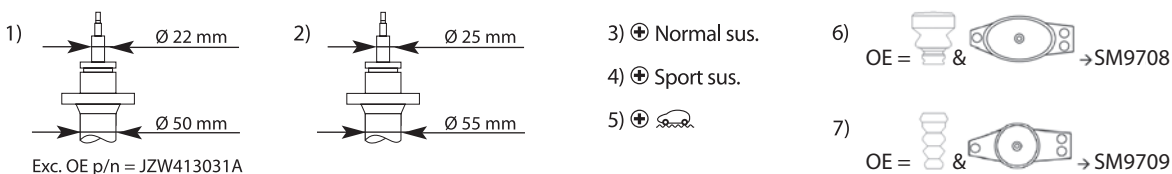

Octavia II Combi (1Z5)

(1Z5) ALL Exc. Sport sus., , RS	2.04 - 2.13			324703¹⁾ 325700²⁾	354006	334834¹⁾ 335808²⁾	344459	910059³⁾ 910057⁴⁾ 910177⁵⁾ SM1714	910045⁶⁾ 910056⁷⁾ SM9708⁶⁾ SM9709⁷⁾