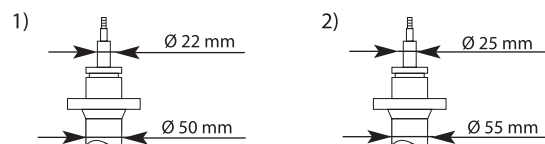

MODEL FAHRZEUG MODELE	YEAR JAHR ANNEE	FRONT AGX	REAR ULTRAS	FRONT	REAR	FRONT	REAR	FRONT	REAR	PROTECTION KIT MOUNTING KIT		
											Excel-G Gas-A-Just	

Seat (E)

Cordoba Vario

1.4, 1.6 1.9 SDI (47 kW, 50 kW)	(6K)	97 - 8.02			324025		333712	343297¹⁾	915401 SM1704²⁾ SM1713³⁾	915419 SM9700
1.9 TDI (66 kW, 81 kW)	(6K)	97 - 8.02			324025		334810	343297¹⁾	910088 SM1704²⁾ SM1713³⁾	915419 SM9700

1) OE, (SG-701)   2) 97 - 5.99
  3) 6.99 - 8.02

Leon (1M1)

(2WD) 1.4, 1.6 Exc. Sport sus., , Cupra	(1M1)	10.99 - 9.05	734033	743029	324016	243037	333713	343348 553206	915415 SM1708	915400 SM9703¹⁾ SM9704²⁾
(2WD) 1.8, 1.8T, 1.9 SDi, 1.9 TDi Exc. Sport sus., , Cupra	(1M1)	10.99 - 9.05	734033	743029	324016	243037	334812	343348 553206	915415 SM1708	915400 SM9703¹⁾ SM9704²⁾
(2WD) ALL Sport sus. Exc. Cupra	(1M1)	10.99 - 9.05	734033	743029	324016	243037	334812	553206	915415 SM1708	915400 SM9703¹⁾ SM9704²⁾

1) SM9703 : OE p/n = 1J0513353D   2) SM9704 : OE p/n = 1J0513353G

Leon (1P1)

ALL Exc. Sport sus.	(1P1)	5.05 -			324703¹⁾ 325700²⁾	354006	334834¹⁾ 335808²⁾	344459	910059 SM1714	910058 SM9707

Toledo I (1L)

1.6, 1.8, 2.0 1.9 D, 1.9 TD (kW : 47, 50, 55) Exc. 1.8 i 16V, 2.0 i 16V, 1.9 TDI	(1L)	91 - 99	734039▼	741062▼	324025	353013¹⁾	333712	343191¹⁾	915401 SM1701▼ SM1700²⁾ SM1704²⁾	910087 SM9700
1.9 TDI (66 kW, 81 kW)	(1L)	95 - 99	734039▼	741062▼	324025	353013¹⁾	334810	343191¹⁾	910088 SM1701▼ SM1700²⁾ SM1704²⁾	910087 SM9700
1.8i 16V GT 2.0 i 16V, 2.0 i 16V GT	(1L)	91 - 99	734039▼	741062▼	324025	353013¹⁾	334810	343191¹⁾	915401 SM1701▼ SM1700²⁾ SM1704²⁾	910087 SM9700

1) OE, (SP-001)   2) SM1700: 91 - → ZR-054 453
  SM1704: ZR-054 454 → - 99