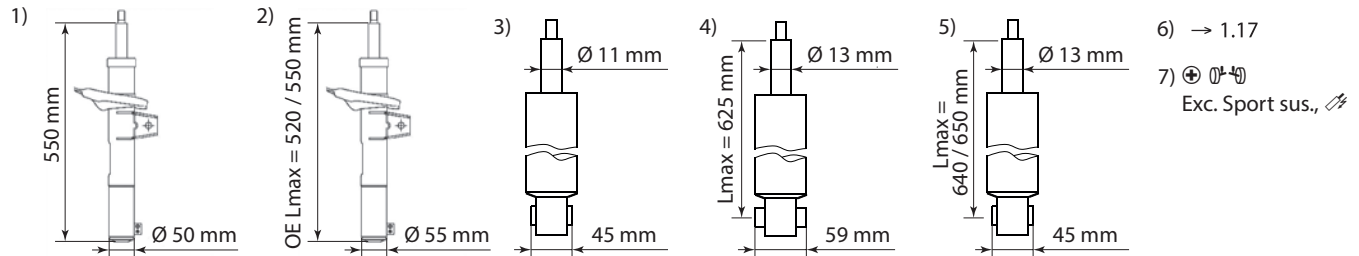

MODEL FAHRZEUG MODELE	YEAR JAHR ANNEE	FRONT/VORNE/AVANT			REAR/HINTEN/ARRIERE		
		PREMIUM Twin-tube Oil	EXCEL-G Twin-tube Gas	GAS-A-JUST Mono-tube Gas	PREMIUM Twin-tube Oil	EXCEL-G Twin-tube Gas	GAS-A-JUST Mono-tube Gas

Volkswagen (D)

Golf VII Variant (BA5, BV5)

[2WD] [ALL] Incl. Sport sus., Exc. , CNG, GTD, Multifuel	(BA5, BV5)	4.13 -		3348039¹⁾ 3358015²⁾			3430023³⁾ 3448024⁴⁾ 3448025⁵⁾	
						910332⁷⁾		
[2WD] 1.4 TGI CNG, 1.4 TSi Multifuel 2.0 GTD (135 kW) Incl. Exc. Sport sus.,	(BA5, BV5)	4.13 -		3348039¹⁾ 3358015²⁾			3448024⁴⁾ 3448025⁵⁾	
						910332⁷⁾		
[2WD] 2.0 GTD (135 kW) Sport sus. Exc. ,	(BA5, BV5)	1.15 -					3448024⁴⁾	
[4WD] [ALL] Incl. Exc. Sport sus., , 2.0 R	(BA5, BV5)	4.13 -		3348039¹⁾			3448024⁴⁾	
						910332⁷⁾		
[4WD] [ALL] Sport sus. Exc. , , 2.0 R	(BA5, BV5)	4.13 -					3448024⁴⁾