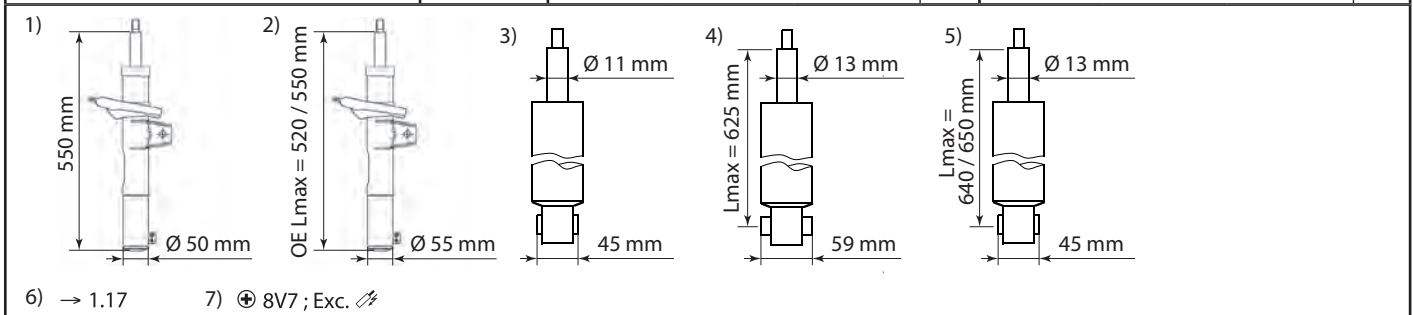

Audi

MODEL FAHRZEUG MODELE	YEAR JAHR ANNEE	FRONT/VORNE/AVANT			REAR/HINTEN/ARRIERE		
		PREMIUM Twin-tube Oil	EXCEL-G Twin-tube Gas	GAS-A-JUST Mono-tube Gas	PREMIUM Twin-tube Oil	EXCEL-G Twin-tube Gas	GAS-A-JUST Mono-tube Gas

Audi (D)

A3 Cabriolet (8V7, 8VE)

(8V_) 10.13 - Exc. Sport sus., , 1.5 TFSi, S3		3348039¹⁾ 3358015²⁾	SM1051⁶⁾			SM9925⁷⁾
(8V_) 5.17 - 1.5 TFSi Incl. Sport sus., Exc.		3348039¹⁾ 3358015²⁾	SM1051⁶⁾		3430023³⁾ 3448024⁴⁾ 3448025⁵⁾	SM9925⁷⁾

A3 Sportback (8YA)

(8YA) 6.20 - 40 TFSIe, 45 TFSIe Exc.					910332	

A4 (8D2) , A4 Avant (8D5)

(8D*, B5) 11.94 - 1.99 Exc. Sport sus.		341842 351700	SM1711²⁾▼ SM5236²⁾		343271¹⁾ 353014¹⁾	SM5377²⁾
(8D*, B5) 11.94 - 1.99 ⊕ Sport sus.		351700	SM1711²⁾▼ SM5236²⁾		343271¹⁾ 353014¹⁾	SM5377²⁾
(8D*, B5) 11.94 - 1.99 Exc. Sport sus., S4		341842 351700	SM1711²⁾▼ SM5236²⁾		341909	
(8D*, B5) 11.94 - 1.99 ⊕ Sport sus. Exc. S4		351700	SM1711²⁾▼ SM5236²⁾		341909	

1)

2) KYB		
SM1711 ▼		→ 8D-W-012335
SM1712 ▼		8D-W-012335 →
SM5236		
SM5377		→ 8D-X-199 999
∅		8D-X-200 001 →

See pictures in section
suspension mounting type
numerical listing