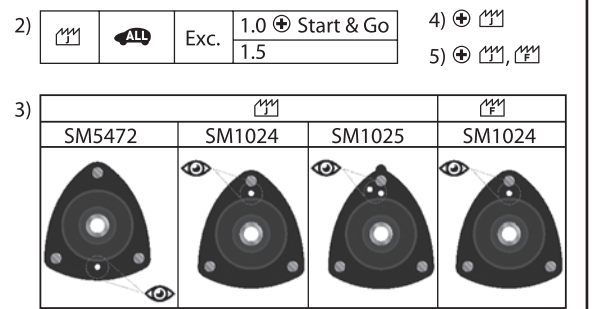

Yaris I

1.0 (2WD) (P10) 1.3 (2WD) 1.4 TD, D4D (2WD)	3.99 - 1.06 3.99 - 1.06 10.01 - 1.06			323058	353015	333368	343431	910047¹⁾²⁾ SM5472¹⁾³⁾ SM1024¹⁾³⁾ SM1025¹⁾³⁾	910052¹⁾⁴⁾ SM9905¹⁾⁵⁾
1.5 (2WD) (P10)	1.01 - 1.06			323058	353024	333368	343805	910047¹⁾²⁾ SM5472¹⁾³⁾ SM1024¹⁾³⁾ SM1025¹⁾³⁾	910052¹⁾⁴⁾ SM9905¹⁾⁵⁾