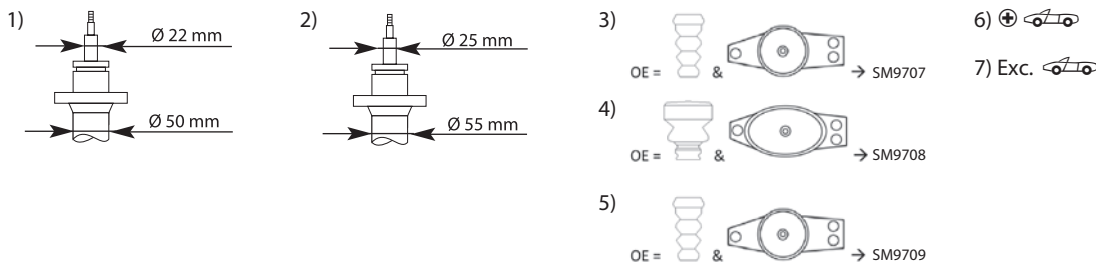

MODEL FAHRZEUG MODELE	YEAR JAHR ANNEE	FRONT/VORNE/AVANT			REAR/HINTEN/ARRIERE		
		PREMIUM Twin-tube Oil	EXCEL-G Twin-tube Gas	GAS-A-JUST Mono-tube Gas	PREMIUM Twin-tube Oil	EXCEL-G Twin-tube Gas	GAS-A-JUST Mono-tube Gas

Audi (D)

A3 Sportback (8PA)

(4WD) 1.8 TFSI Quattro 2.0 TDi Quattro 2.0 TFSI Quattro 3.2 V6 Quattro Exc. Sport sus.,	(8PA)	7.08 - 11.05 - 9.04 - 9.04 -	335808²⁾	 	344459	 	
			325700²⁾		354006		
			910004 SM1714			910002⁴⁾ SM9708⁴⁾ 910180⁵⁾ SM9709⁵⁾