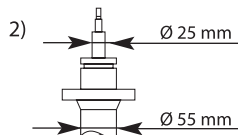

Octavia II (1Z3)

(2WD) ALL Exc. Sport sus., , RS	(1Z3) 2.04 - 2.13		334834¹⁾ 335808²⁾ <u>324703¹⁾</u> <u>325700²⁾</u>			344459 <u>354006</u>		
		910059³⁾	SM1714		910045⁶⁾	SM9708⁶⁾		
		910057⁴⁾			910056⁷⁾	SM9709⁷⁾		
		910177⁵⁾