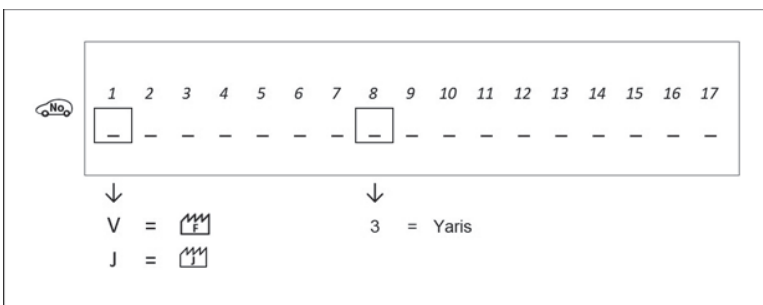

MODEL FAHRZEUG MODELE	YEAR JAHR ANNEE	FRONT/VORNE/AVANT				REAR/HINTEN/ARRIERE			
		PREMIUM Twin-tube Oil	EXCEL-G Twin-tube Gas	GAS-A-JUST Mono-tube Gas		PREMIUM Twin-tube Oil	EXCEL-G Twin-tube Gas	GAS-A-JUST Mono-tube Gas	

Toyota (J)

Yaris I

1.0 (2WD) (P10) 1.3 (2WD) 1.4 TD, D4D (2WD)	3.99 - 1.06 3.99 - 1.06 10.01 - 1.06	333368 323058	343431 353015		
		910047¹⁾²⁾ SM5472¹⁾³⁾ SM1024¹⁾³⁾ SM1025¹⁾³⁾	910052¹⁾⁴⁾ SM9905¹⁾⁵⁾		
1.5 (2WD) (P10)	1.01 - 1.06	333368 323058	343805 353024		
		910047¹⁾²⁾ SM5472¹⁾³⁾ SM1024¹⁾³⁾ SM1025¹⁾³⁾	910052¹⁾⁴⁾ SM9905¹⁾⁵⁾		

1)

2)

	Exc.	1.0	1.5

4)

5)

3)

SM5472	SM1024	SM1025	SM1024

Yaris II

1.0 VVT-i, 1.0 LPG 1.3 VVT-i, 1.33 VVT-i 1.4 D-4D (P9_)	11.05 -	333746 L 333745 R	343809		
		910144¹⁾²⁾ SM5641¹⁾³⁾ 910209¹⁾²⁾ SM1012¹⁾⁴⁾	912023¹⁾⁵⁾ SM9905¹⁾⁵⁾		

1)