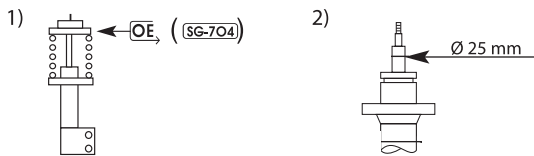

Citroën

MODEL FAHRZEUG MODELE	YEAR JAHR ANNEE	FRONT/VORNE/AVANT				REAR/HINTEN/ARRIERE			
		PREMIUM Twin-tube Oil	EXCEL-G Twin-tube Gas	GAS-A-JUST Mono-tube Gas		PREMIUM Twin-tube Oil	EXCEL-G Twin-tube Gas	GAS-A-JUST Mono-tube Gas	

Citroën Commercial (F)

Jumper / Relay 2WD 4WD

35 Incl. Exc. H/D, Camping Car	(230)	94 - 12.01	635807	910091 MB1905 SM1920⁵⁾ SM1921⁵⁾ SG-704¹⁾			345021		
  Exc. H/D	(244)	1.02 - 6.06	635806	910091 MB1905 SM1926 L⁶⁾ SM1927 R⁶⁾			344283		
35 Exc. H/D	(244)	1.02 - 6.06	635807	910096 MB1905 SM1926 L⁶⁾ SM1927 R⁶⁾			345041		
Incl. H/D, , , Exc.		4.06 -		335827²⁾ 910159 MB1905 SM1926 L⁶⁾ SM1927 R⁶⁾			345700³⁾ 345701⁴⁾