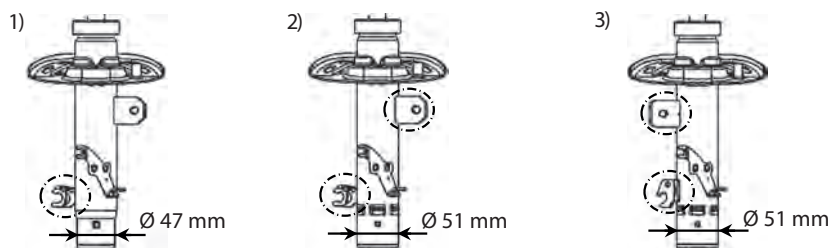

Citroën

MODEL FAHRZEUG MODELE	YEAR JAHR ANNEE	FRONT/VORNE/AVANT				REAR/HINTEN/ARRIERE			
		PREMIUM Twin-tube Oil	EXCEL-G Twin-tube Gas	GAS-A-JUST Mono-tube Gas		PREMIUM Twin-tube Oil	EXCEL-G Twin-tube Gas	GAS-A-JUST Mono-tube Gas	

Citroën (F)

DS3

1.6 VTi, 1.6 HDi (68 kW) Exc. 1.6 Racing	11.09 - 12.12		339801 L¹⁾ 339800 R¹⁾			3448000		
		910259	MB1901 SM1553					
1.6 VTi Exc. 1.6 Racing	4.10 - 4.11		339795 L²⁾ 339794 R²⁾			348031		
		910259	MB1901 SM1553					
1.6 VTi 1.6 HDi (68 kW) Exc. 1.6 Racing	5.11 - 12.12 11.09 - 12.12		339795 L²⁾ 339794 R²⁾			3448000		
		910259	MB1901 SM1553					
1.6 VTi, 1.6 HDi (68 kW) Exc. 1.6 Racing	1.13 - 7.15		339801 L¹⁾ 339800 R¹⁾ 339795 L²⁾ 339794 R²⁾			3448000		
		910259	MB1901 SM1553					
1.6 Racing	2.11 - 7.15							
		910259	MB1901 SM1553					

DS3

 Exc. 1.6 Racing	1.13 - 7.15		339801 L¹⁾ 339800 R¹⁾ 339795 L²⁾ 339794 R²⁾ 339708 L³⁾ 339707 R³⁾			3448000		
		910259	MB1901 SM1553					
1.6 Racing	3.14 - 7.15							
		910259	MB1901 SM1553