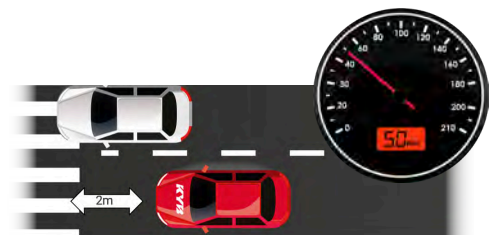

Why is it important to replace shock absorbers?

New KYB shock absorbers:

- Reduce braking distances.
- Increase road holding.
- Maintain comfort.
- Limit tyre wear.
- Reduce deterioration of other suspension components.