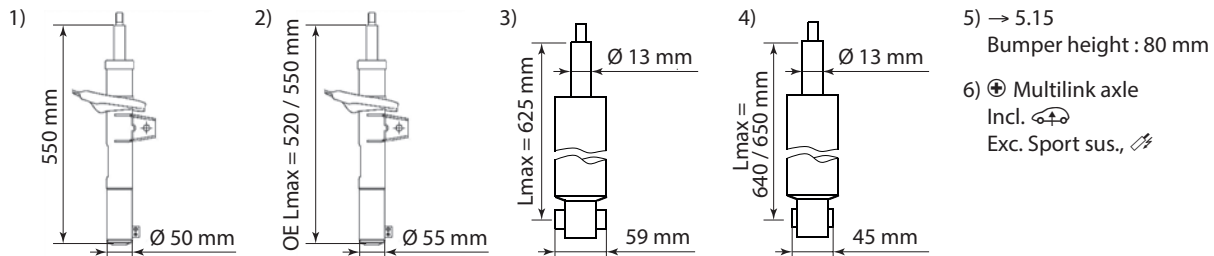

Skoda

MODEL FAHRZEUG MODELE	YEAR JAHR ANNEE	FRONT/VORNE/AVANT			REAR/HINTEN/ARRIERE		
		PREMIUM Twin-tube Oil	EXCEL-G Twin-tube Gas	GAS-A-JUST Mono-tube Gas	PREMIUM Twin-tube Oil	EXCEL-G Twin-tube Gas	GAS-A-JUST Mono-tube Gas

Skoda (CS)

Octavia III Combi (5E5)

[2WD] 1.0 TSi, 1.2 TSi, 1.4 TSi, 1.6, 1.8 TSi 1.6 TDi (kW : 66, 77, 81), 2.0 TDi Incl. Sport sus., Exc. , RS	(5E5) 11.12 -		3348039¹⁾ 3358015²⁾		3448024³⁾ 3448025⁴⁾	
[2WD] 1.4 TSi G-TEC, 2.0 TSi RS (180 kW) Exc.	(5E5) 11.13 -		3348039¹⁾ 3358015²⁾			
[2WD] 1.5 TSi, 2.0 TSi, 1.6 TDi (85 kW) Exc. Sport sus., ,	(5E5) 2.17 -		3348039¹⁾ 3358015²⁾		3448025⁴⁾	
[2WD] 2.0 TSi RS (162 kW, 169 kW), 2.0 TDi RS Incl. Sport sus. Exc. H/D,	(5E5) 11.12 -		3348039¹⁾ 3358015²⁾		3448024³⁾	
[4WD] 1.8 TSi, 1.6 TDi (77 kW, 81 kW) 2.0 TDi, 2.0 TDi RS Incl. Sport sus., Exc. H/D, , Scout	(5E5) 11.12 -		3348039¹⁾ 3358015²⁾		3448024³⁾	
[4WD] 1.6 TDi (85 kW) Exc.	(5E5) 2.17 -		3348039¹⁾ 3358015²⁾			
[4WD] 1.8 TSi, 2.0 TDi, 2.0 TDi RS H/D Exc. Sport sus., , , Scout	(5E5) 9.14 -		3348039¹⁾ 3358015²⁾			
[4WD] Scout Exc.	(5E5) 11.12 -		3348039¹⁾ 3358015²⁾			

Octavia IV (NX3) , Octavia IV Combi (NX5)

[2WD] [4WD] [ALL] Multilink axle Incl. Exc. Sport sus.,	(NX3, NX5) 11.19 -