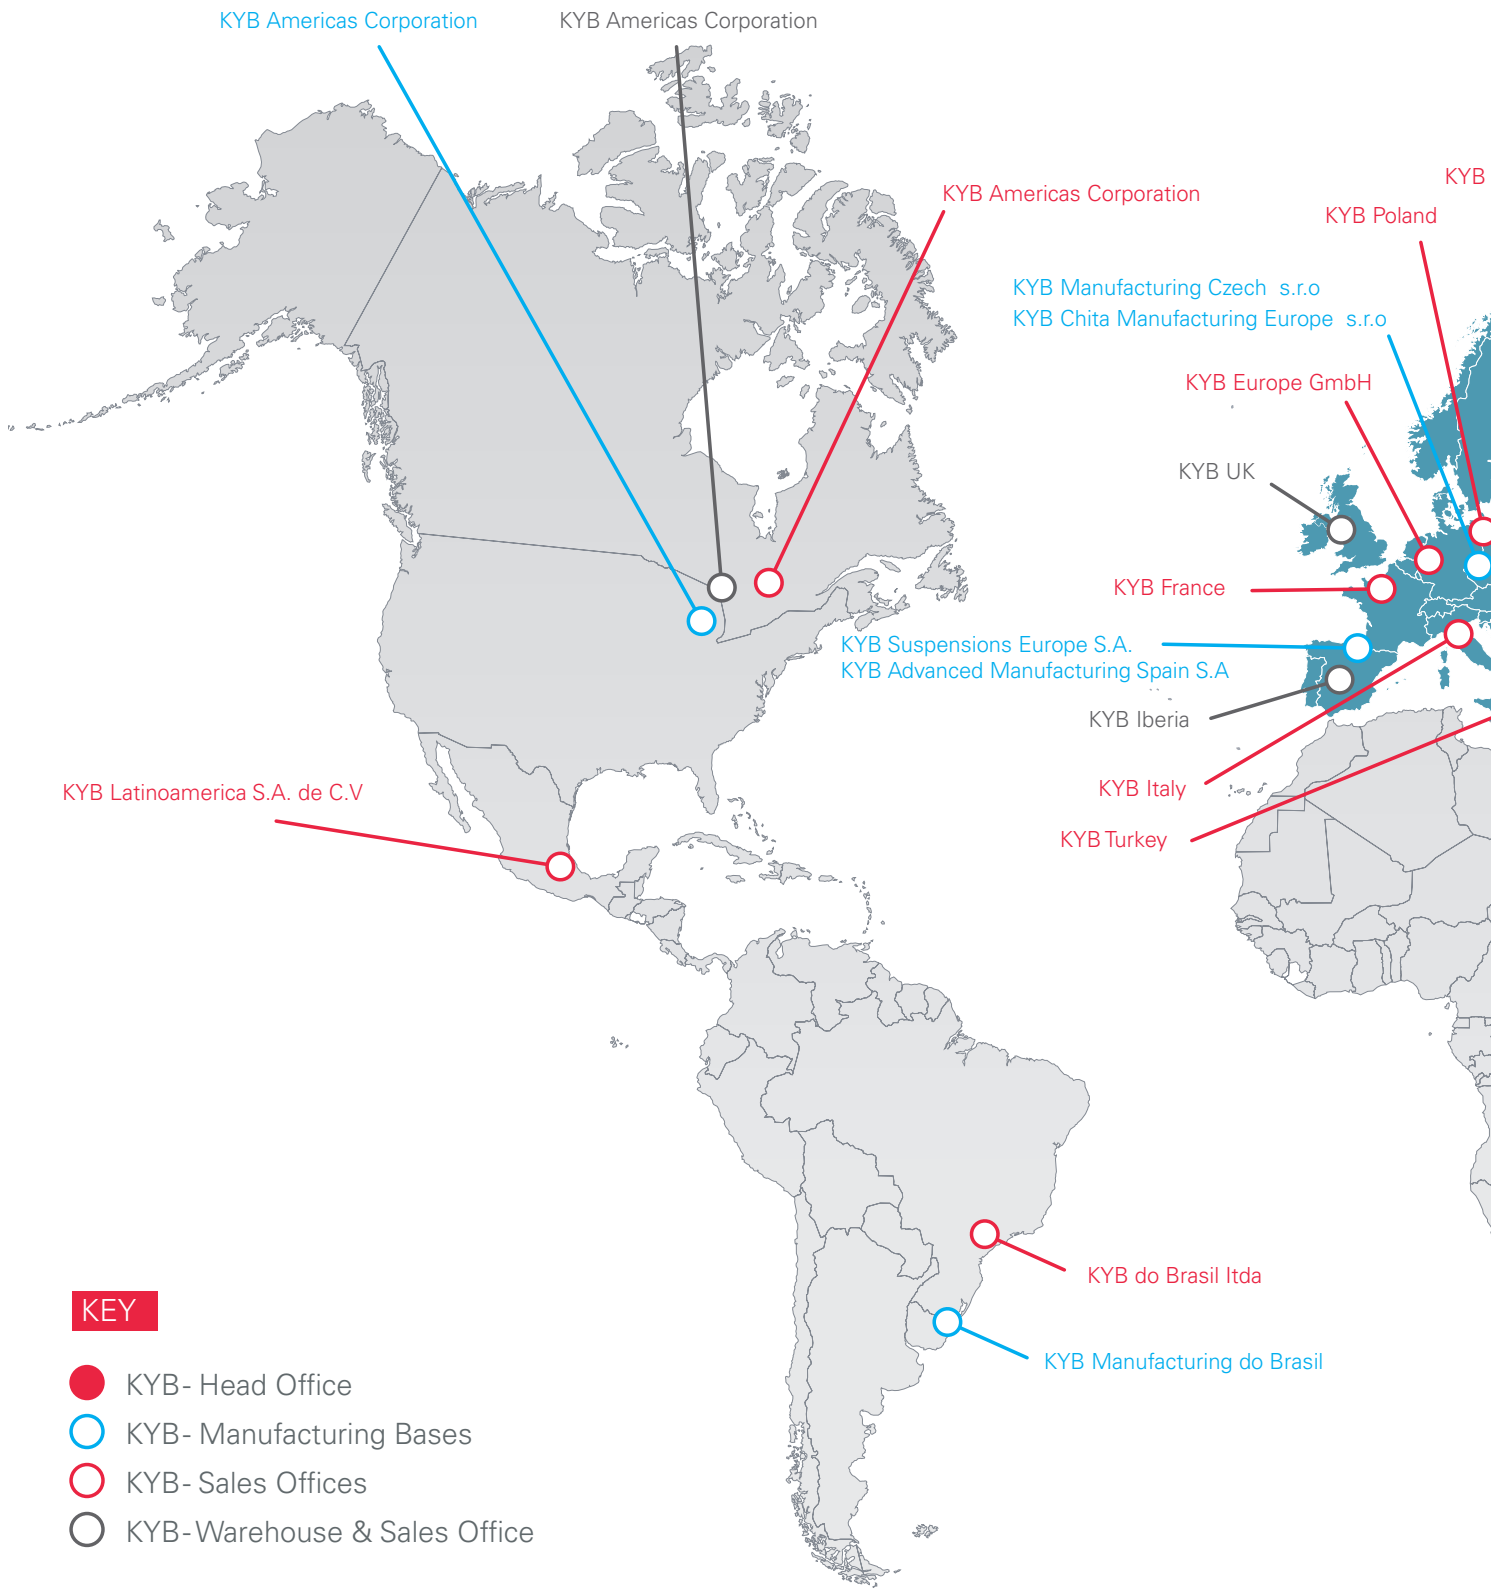

KYB Global

KEY

- KYB- Head Office
- KYB- Manufacturing Bases
- KYB- Sales Offices
- KYB- Warehouse & Sales Office