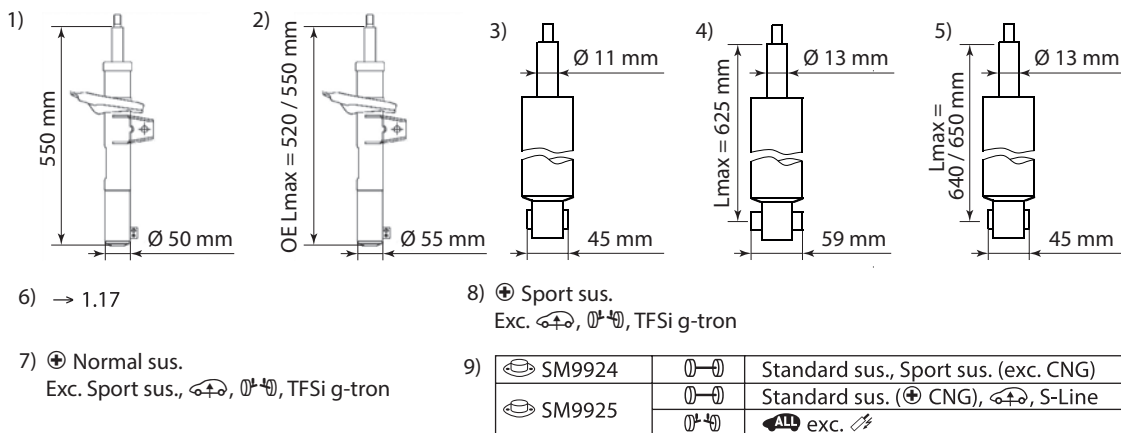

A3 (8V1, 8VK) , A3 Sportback (8VA, 8VF) , A3 Limousine (8VS, 8VM)

(2WD) Incl. Sport sus., Exc.	(8V_)	4.12 -	3348039¹⁾	 	3430023³⁾	 	 	
			3358015²⁾		3448024⁴⁾			3448025⁵⁾
			910255 SM1051⁶⁾			910256⁷⁾ SM9924⁹⁾ 910257⁸⁾ SM9925⁹⁾		
(4WD) Incl. Sport sus., Exc. , RS3, S3	(8V_)	8.12 -	3348039¹⁾	 	3448024⁴⁾	 	 	
			3358015²⁾					
			SM1051⁶⁾			910256⁷⁾ SM9924⁹⁾ 910257⁸⁾ SM9925⁹⁾