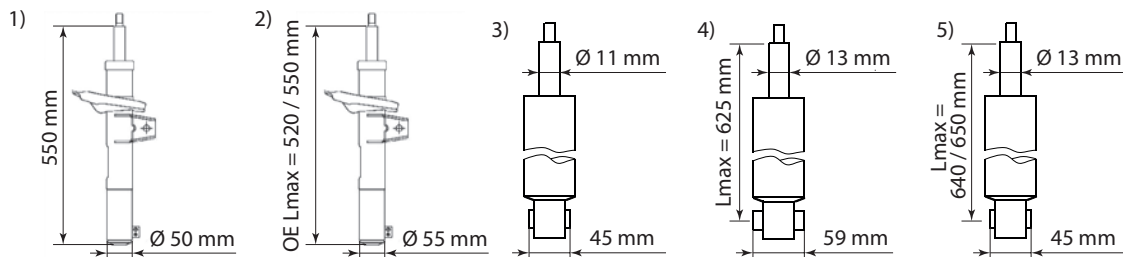

MODEL FAHRZEUG MODELE	YEAR JAHR ANNEE	FRONT/VORNE/AVANT			REAR/HINTEN/ARRIERE		
		PREMIUM Twin-tube Oil	EXCEL-G Twin-tube Gas	GAS-A-JUST Mono-tube Gas	PREMIUM Twin-tube Oil	EXCEL-G Twin-tube Gas	GAS-A-JUST Mono-tube Gas

Seat (E)

Leon (1M1)

(4WD) 1.8 20V T 4, 1.9 TDI Syncro, 2.8 Cupra 4	(1M1) 10.99 - 9.05		334670			343310	553243	

Leon (1P1)

ALL Exc. Sport sus.	(1P1) 5.05 -		334834¹⁾ 335808²⁾ 324703¹⁾ 325700²⁾			344459 354006		
			910059			910058		

Leon (5F1) , Leon SC (5F5) , Leon ST (5F8)

(2WD) ALL Incl. Sport sus., Exc. , Cupra R	(5F_) 9.12 -		3348039¹⁾ 3358015²⁾			3430023³⁾ 3448024⁴⁾ 3448025⁵⁾		
						910247⁶⁾		
						910332⁶⁾		
(4WD) 1.8 TSi, 1.6 TDi, 2.0 TDi Incl. Sport sus., Exc.	(5F_) 4.14 -		3348039¹⁾ 3358015²⁾			3448024⁴⁾		
						910332⁶⁾		

6)

	910247		ALL (2WD) ⊕ Normal sus. Exc. TGI, Sport sus., ,
	910332	Multilink axle	ALL (2WD (4WD)) ⊕ Bumper height : 127 mm Exc. Cupra, Sport sus., ,

7)

		ALL (2WD) ⊕ Normal sus., Sport sus. Exc. CNG, TGI, ,
		ALL (2WD) ⊕ CNG, TGI, Normal sus., ,
		ALL (2WD) ⊕ Normal sus., Sport sus., Exc.

Leon (KL1) , Leon Sportstourer (KL8)

ALL ⊕ Multilink axle Exc. 1.0 TSI Mild Hybrid Exc. Sport sus., ,	(KL1, KL8) 11.19 -							
								910332¹⁾

1) Bumper height : 127 mm