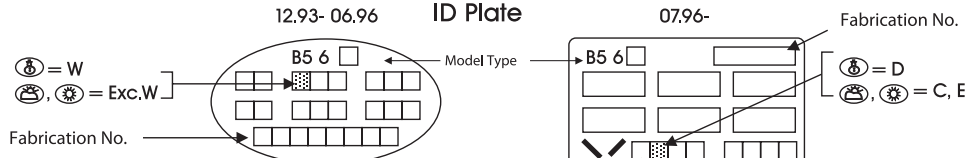

1)

	Model Type	-4.95	4.95-
1800 cc	B 560		S000001 → , E000001 →
	B 56A	→ S023509	S023510 → , E000001 →
	B 56B	→ S060991, → E060293	S060992 → , E060294 →
	B 56S	→ S003274, → E012489	S003275 → , E012490 →
	B 56T		S000001 → , E000001 →
	B 56Z	→ S000011	S000012 → , E000001 →
2000 cc	B 56C	→ S059001, → E036671	S059002 → , E036672 →
	B 56H	→ S010453	S010454 → , E000001 →
	B 56L		S000001 → , E000001 →
	B 56N	→ S001608	S001609 → , E000001 →

2), 3)

	ø	W	KYB
2)	16 mm	34 mm	634802, 334802
3)	14 mm	24 mm	634807, 334807