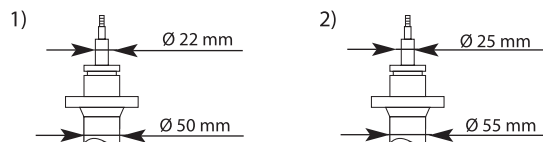

MODEL FAHRZEUG MODELE	YEAR JAHR ANNEE	FRONT	REAR	FRONT	REAR	FRONT	REAR	FRONT	REAR
								PROTECTION KIT MOUNTING KIT	

Seat (E)

Cordoba Vario

MODEL	YEAR	FRONT	REAR	FRONT	REAR	FRONT	REAR	FRONT	REAR
1.4, 1.6 1.9 SDI (47 kW, 50 kW)	(6K) 97 - 8.02			324025		333712	343297¹⁾	915401 SM1704²⁾ SM1713³⁾	915419 SM9700
1.9 TDI (66 kW, 81 kW)	(6K) 97 - 8.02			324025		334810	343297¹⁾	910088 SM1704²⁾ SM1713³⁾	915419 SM9700

1) OE, (SG-701)   2) 97 - 5.99
3) 6.99 - 8.02

Leon (1M1)

MODEL	YEAR	FRONT	REAR	FRONT	REAR	FRONT	REAR	FRONT	REAR
 1.4, 1.6 Exc. Sport sus., , Cupra	(1M1) 10.99 - 9.05	734033	743029	324016	243037	333713	343348 553206	915415 SM1708	915400 SM9703¹⁾ SM9704²⁾
 1.8, 1.8T, 1.9 SDi, 1.9 TDi Exc. Sport sus., , Cupra	(1M1) 10.99 - 9.05	734033	743029	324016	243037	334812	343348 553206	915415 SM1708	915400 SM9703¹⁾ SM9704²⁾
 Sport sus. Exc. Cupra	(1M1) 10.99 - 9.05	734033	743029	324016	243037	334812	553206	915415 SM1708	915400 SM9703¹⁾ SM9704²⁾

1) SM9703 : OE p/n = 1J0513353D   2) SM9704 : OE p/n = 1J0513353G

Leon (1P1)

MODEL	YEAR	FRONT	REAR	FRONT	REAR	FRONT	REAR	FRONT	REAR
 Exc. Sport sus.	(1P1) 5.05 -			324703¹⁾ 325700²⁾	354006	334834¹⁾ 335808²⁾	344459	910059 SM1714	910058 SM9707

Toledo I (1L)

MODEL	YEAR	FRONT	REAR	FRONT	REAR	FRONT	REAR	FRONT	REAR
1.6, 1.8, 2.0 1.9 D, 1.9 TD (kW : 47, 50, 55) Exc. 1.8 i 16V, 2.0 i 16V, 1.9 TDI	(1L) 91 - 99	734039▼	741062▼	324025	353013¹⁾	333712	343191¹⁾	915401 SM1701▼ SM1700²⁾ SM1704²⁾	910087 SM9700
1.9 TDI (66 kW, 81 kW)	(1L) 95 - 99	734039▼	741062▼	324025	353013¹⁾	334810	343191¹⁾	910088 SM1701▼ SM1700²⁾ SM1704²⁾	910087 SM9700
1.8i 16V GT 2.0 i 16V, 2.0 i 16V GT	(1L) 91 - 99	734039▼	741062▼	324025	353013¹⁾	334810	343191¹⁾	915401 SM1701▼ SM1700²⁾ SM1704²⁾	910087 SM9700

1) OE, (SP-001)   2) SM1700: 91 - → ZR-054 453
SM1704: ZR-054 454 → - 99

AGX