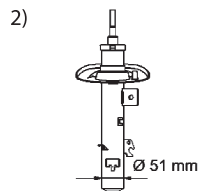

MODEL FAHRZEUG MODELE	YEAR JAHR ANNEE	FRONT/VORNE/AVANT			REAR/HINTEN/ARRIERE		
		PREMIUM Twin-tube Oil	EXCEL-G Twin-tube Gas	GAS-A-JUST Mono-tube Gas	PREMIUM Twin-tube Oil	EXCEL-G Twin-tube Gas	GAS-A-JUST Mono-tube Gas

Peugeot (F)

207 SW

1.4, 1.4 16V	6.07 -		339710 L¹⁾³⁾ 339709 R¹⁾³⁾		345076	
		910114	MB1901 SM1932			
1.6 16V (88 kW), 1.6 HDi Exc.	6.07 -		339708 L²⁾⁴⁾ 339707 R²⁾⁴⁾		345076	
		910114	MB1901 SM1932			

3) 1.4 16V (70 kW) : exc. , Trendy, Sport

4) 1.6 16V (88 kW) : exc. Trendy, Sport

208 I

1.0, 1.2 GPL, 1.2 PureTech 82 (CA_, CC_) 1.2 THP 110, 1.2 VTi 68 / PureTech 68 1.2 VTi 82, 1.4 GPL, 1.4 VTi 1.6 (kW : 88, 89, 115), 1.6 GTi, 1.6 THP 165 1.4 HDi, 1.5 BlueHDi 100, 1.6 HDi 1.6 HDi / BlueHDi 75, 1.6 BlueHDi 100 1.6 BlueHDi 120	3.12 -		3338013 L¹⁾ 3338012 R¹⁾		349019	
			3338015 L²⁾ 3338014 R²⁾			
			3348013 L³⁾ 3348012 R³⁾			
			3338054 L⁴⁾ 3338053 R⁴⁾			
		910259⁵⁾	MB1901			
		910260⁵⁾	SM1553			
		910261⁵⁾				

5)

Suspension	Body style									
		EC5	DV	EB	EP					
					EP3C	EP6CDT	EP6FDT	EP6CDTX	EP6FDTX	
Normal sus.					910260	910261	910260	910261	910259	910259
		910260	910260	910261	910260	910261	910261	910259	910259	
	box							∅	∅