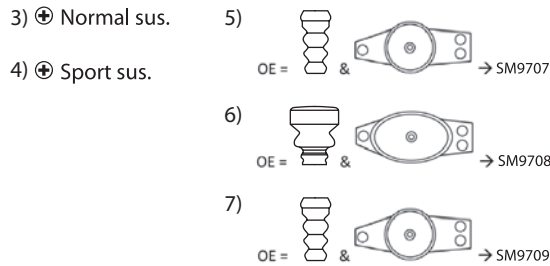

MODEL FAHRZEUG MODELE	YEAR JAHR ANNEE	FRONT/VORNE/AVANT				REAR/HINTEN/ARRIERE			
		PREMIUM Twin-tube Oil	EXCEL-G Twin-tube Gas	GAS-A-JUST Mono-tube Gas		PREMIUM Twin-tube Oil	EXCEL-G Twin-tube Gas	GAS-A-JUST Mono-tube Gas	

Volkswagen (D)

Golf VI

[2WD] [4WD] ALL Incl. Sport sus. Exc.	(5K1)	10.08 - 2.14		334834¹⁾ 335808²⁾ 324703¹⁾ 325700²⁾			344459 354006		
[2WD] [4WD] ALL + Exc. Sport sus.,	(5K1)	10.08 - 2.14		334834¹⁾ 335808²⁾ 324703¹⁾ 325700²⁾			349137		
[2WD] [4WD] ALL +	(5K1)	10.08 - 2.14						SM9709⁷⁾