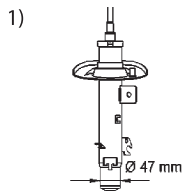

MODEL FAHRZEUG MODELE	YEAR JAHR ANNEE	FRONT/VORNE/AVANT			REAR/HINTEN/ARRIERE		
		PREMIUM Twin-tube Oil	EXCEL-G Twin-tube Gas	GAS-A-JUST Mono-tube Gas	PREMIUM Twin-tube Oil	EXCEL-G Twin-tube Gas	GAS-A-JUST Mono-tube Gas

Peugeot (F)

207 SW

1.4, 1.4 16V	6.07 -		339710 L¹⁾³⁾ 339709 R¹⁾³⁾		345076	
		910114	MB1901 SM1932			
1.6 16V (88 kW), 1.6 HDi Exc.	6.07 -		339708 L²⁾⁴⁾ 339707 R²⁾⁴⁾		345076	
		910114	MB1901 SM1932			

3) 1.4 16V (70 kW) : exc. , Trendy, Sport

4) 1.6 16V (88 kW) : exc. Trendy, Sport

208 I

1.0, 1.2 GPL, 1.2 PureTech 82 (CA_, CC_) 1.2 THP 110, 1.2 VTi 68 / PureTech 68 1.2 VTi 82, 1.4 GPL, 1.4 VTi 1.6 (kW : 88, 89, 115), 1.6 GTi, 1.6 THP 165 1.4 HDi, 1.5 BlueHDi 100, 1.6 HDi 1.6 HDi / BlueHDi 75, 1.6 BlueHDi 100 1.6 BlueHDi 120	3.12 -		3338013 L¹⁾ 3338012 R¹⁾		349019	
			3338015 L²⁾ 3338014 R²⁾			
			3348013 L³⁾ 3348012 R³⁾			
			3338054 L⁴⁾ 3338053 R⁴⁾			
		910259⁵⁾	MB1901			
		910260⁵⁾	SM1553			
		910261⁵⁾				

5)

Suspension	Body style									
		EC5	DV	EB	EP					
					EP3C	EP6CDT	EP6FDT	EP6CDTX	EP6FDTX	
Normal sus.					910260	910261	910260	910261	910259	910259
		910260	910260	910261	910260	910261	910261	910259	910259	
	box							∅	∅