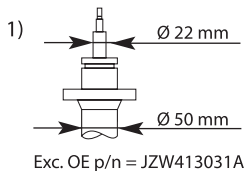

Octavia II (1Z3)

(2WD) ALL Exc. Sport sus., , RS	(1Z3) 2.04 - 2.13		334834¹⁾ 335808²⁾ <u>324703¹⁾</u> <u>325700²⁾</u>			344459 <u>354006</u>		
		910059³⁾	SM1714		910045⁶⁾	SM9708⁶⁾		
		910057⁴⁾			910056⁷⁾	SM9709⁷⁾		
		910177⁵⁾