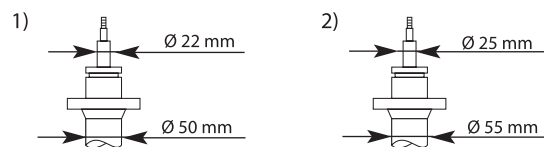

MODEL FAHRZEUG MODELE	YEAR JAHR ANNEE	FRONT	REAR	FRONT	REAR	FRONT	REAR	FRONT	REAR
								PROTECTION KIT MOUNTING KIT	

Seat (E)

Toledo II (1M2)

1.4 16V, 1.6, 1.9 SDI Exc. Sport sus.,	(1M2)	99 - 7.04	734033	743029	324016	243037	333713	343348 553206	915415 SM1708	915400 SM9703¹⁾ SM9704²⁾
1.8 20V, 2.3 V5, 1.9 TDI Exc. Sport sus.,	(1M2)	99 - 7.04	734033	743029	324016	243037	334812	343348 553206	915415 SM1708	915400 SM9703¹⁾ SM9704²⁾
1.6, 1.8 20V, 2.3 V5, 1.9 TDI ⊕ Sport sus.	(1M2)	99 - 7.04	734033	743029	324016	243037	334812	553206	915415 SM1708	915400 SM9703¹⁾ SM9704²⁾

1) SM9703 : OE p/n = 1J0513353D   2) SM9704 : OE p/n = 1J0513353G

Toledo III (5P2)

	(5P2)	4.04 - 5.09			324703¹⁾ 325700²⁾	354006	334834¹⁾ 335808²⁾	344459	910057 SM1714	910058 SM9707

Seat Commercial (E)

Inca

1.0, 1.4, 1.9 D, 1.9 SDI 1.6 i, 1.7 D	(6K)	96 - 6.03			324025		333712	553231	SM1704	

Skoda (CS)

Fabia

Fabia I 1.0, 1.2, 1.4, 1.4 16V, 1.4 TDi, 1.9 SDi, 1.9 TDi, 2.0 Exc. , Sport sus.	(6Y)	8.99 - 12.07			324702	353025	334835	343328 552700	910084 SM1713	915400 SM9704
Fabia I 1.0, 1.2, 1.4, 1.4 16V, 1.4 TDi, 1.9 SDi, 1.9 TDi, 2.0 ⊕ Exc. Sport sus.	(6Y)	8.99 - 12.07			324702		334835	343348	910084 SM1713	915400 SM9704
Fabia I 1.0, 1.2, 1.4, 1.4 16V, 1.4 TDi, 1.9 SDi, 1.9 TDi, 2.0 ⊕ Sport sus. Exc.	(6Y)	8.99 - 12.07			324702		334835	343485	910084 SM1713	915400 SM9704
Fabia II 1.2, 1.2 12V, 1.2 LPG, 1.2 TSi, 1.2 TDi, 1.4, 1.4 LPG, 1.4 TSi, 1.4 TDi, 1.6, 1.6 TDi, 1.9 TDi Exc. , Sport sus.,		12.06 - 12.14			324702	353025	334835	343328 552700	910084 SM1713	915400 SM9704