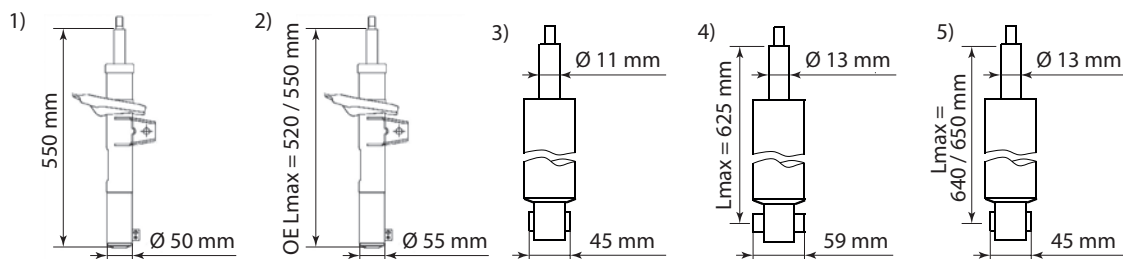

MODEL FAHRZEUG MODELE	YEAR JAHR ANNEE	FRONT/VORNE/AVANT			REAR/HINTEN/ARRIERE		
		PREMIUM Twin-tube Oil	EXCEL-G Twin-tube Gas	GAS-A-JUST Mono-tube Gas	PREMIUM Twin-tube Oil	EXCEL-G Twin-tube Gas	GAS-A-JUST Mono-tube Gas

Volkswagen (D)

Golf VII (5G1, BQ1, BE1, BE2)

(2WD) ALL Incl. Sport sus., , CNG Exc. , GTD, GTE Hybrid, GTi, e-Golf	(5G1, BQ1, BE1, BE2)	8.12 -		3348039¹⁾ 3358015²⁾			3430023³⁾ 3448024⁴⁾ 3448025⁵⁾	 	
(2WD) 1.4 GTE Hybrid 2.0 GTD, 2.0 GTi Exc. Sport sus., , Clubsport, TCR	(5G1, BQ1, BE1, BE2)	4.13 -		3348039¹⁾ 3358015²⁾			3448024⁴⁾	 	
(2WD) 2.0 GTi Clubsport Sport sus. Exc. , Clubsport S	(5G1, BQ1, BE1, BE2)	2.16 -		3358015²⁾			3448024⁴⁾	 	
(2WD) e-Golf	(5G1, BQ1, BE1, BE2)	3.14 -		3348039¹⁾			3448024⁴⁾	 	
(4WD) ALL Incl. Sport sus., Exc. , 2.0 R	(5G1, BQ1, BE1, BE2)	11.12 -		3348039¹⁾ 3358015²⁾			3448024⁴⁾	 	
(4WD) 2.0 R Exc. Sport sus., , 360S	(5G1, BQ1, BE1, BE2)	11.13 -					3448024⁴⁾	 	

6) Exc. 2.0 GTD, 2.0 GTi

7) → 1.17

8) Normal sus.
Exc. Sport sus., , , , 1.4 TGI CNG

9)
Exc. Sport sus., ,

		Standard sus. (exc. CNG, incl. Blue Motion), Sport sus.
		Standard sus. (, exc. Blue Motion)
		(incl. , , GTD, GTE, GTi, R) exc.