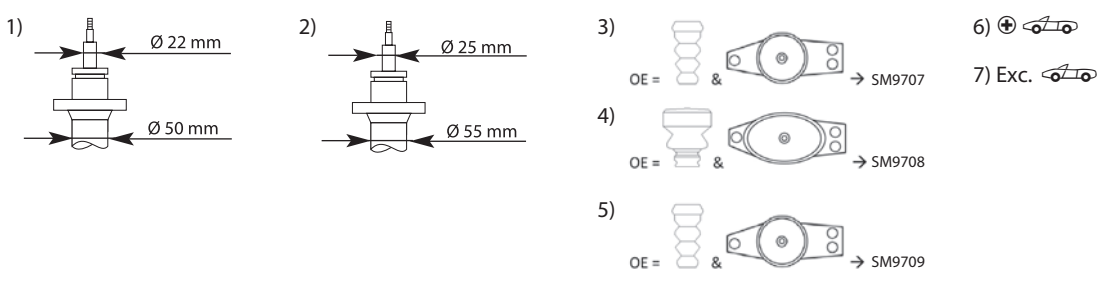

MODEL FAHRZEUG MODELE	YEAR JAHR ANNEE	FRONT/VORNE/AVANT			REAR/HINTEN/ARRIERE		
		PREMIUM Twin-tube Oil	EXCEL-G Twin-tube Gas	GAS-A-JUST Mono-tube Gas	PREMIUM Twin-tube Oil	EXCEL-G Twin-tube Gas	GAS-A-JUST Mono-tube Gas

Audi (D)

A3 Sportback (8PA)

(4WD) 1.8 TFSI Quattro 2.0 TDi Quattro 2.0 TFSI Quattro 3.2 V6 Quattro Exc. Sport sus.,	(8PA)	7.08 - 11.05 - 9.04 - 9.04 -	335808²⁾	 	344459	 	
			325700²⁾		354006		
			910004 SM1714			910002⁴⁾ SM9708⁴⁾ 910180⁵⁾ SM9709⁵⁾	

A3 (8V1, 8VK) , A3 Sportback (8VA, 8VF) , A3 Limousine (8VS, 8VM)

(2WD) Incl. Sport sus., Exc.	(8V_)	4.12 -	3348039¹⁾	 	3430023³⁾	 	
			3358015²⁾		3448024⁴⁾		
			910255 SM1051⁶⁾			910256⁷⁾ SM9924⁹⁾ 910257⁸⁾ SM9925⁹⁾	
(4WD) Incl. Sport sus., Exc. , RS3, S3	(8V_)	8.12 -	3348039¹⁾	 	3448024⁴⁾	 	
			3358015²⁾				
			SM1051⁶⁾			910256⁷⁾ SM9924⁹⁾ 910257⁸⁾ SM9925⁹⁾