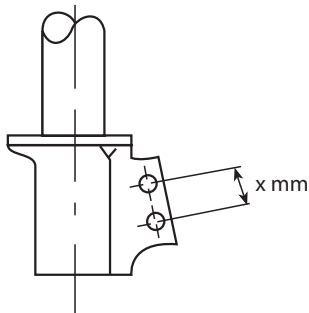

1)

333824 : X = 52 mm
333825, 323825 : X = 54 mm
333706, 333849, 323849 : X = 58 mm

2) SM1504 : 1.2L

3) SM1503 : 1.4L

MODEL FAHRZEUG MODELE	YEAR JAHR ANNEE	FRONT	REAR	FRONT	REAR	FRONT	REAR	FRONT	REAR
								PROTECTION KIT MOUNTING KIT	