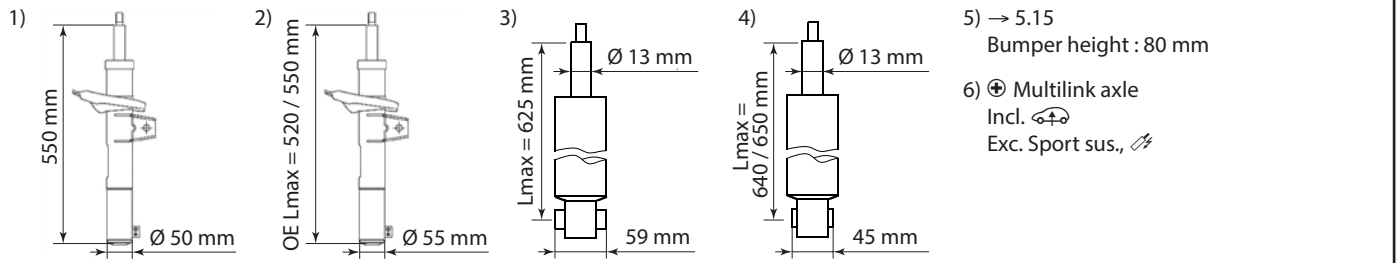

Skoda

MODEL FAHRZEUG MODELE	YEAR JAHR ANNEE	FRONT/VORNE/AVANT			REAR/HINTEN/ARRIERE		
		PREMIUM Twin-tube Oil	EXCEL-G Twin-tube Gas	GAS-A-JUST Mono-tube Gas	PREMIUM Twin-tube Oil	EXCEL-G Twin-tube Gas	GAS-A-JUST Mono-tube Gas

Skoda (CS)

Octavia III Combi (5E5)

(2WD) 1.0 TSi, 1.2 TSi, 1.4 TSi, 1.6, 1.8 TSi 1.6 TDi (kW : 66, 77, 81), 2.0 TDi Incl. Sport sus., Exc. , RS	(5E5) 11.12 -		3348039¹⁾ 3358015²⁾		3448024³⁾ 3448025⁴⁾	
(2WD) 1.4 TSi G-TEC, 2.0 TSi RS (180 kW) Exc.	(5E5) 11.13 -		3348039¹⁾ 3358015²⁾			
(2WD) 1.5 TSi, 2.0 TSi, 1.6 TDi (85 kW) Exc. Sport sus., ,	(5E5) 2.17 -		3348039¹⁾ 3358015²⁾		3448025⁴⁾	
(2WD) 2.0 TSi RS (162 kW, 169 kW), 2.0 TDi RS Incl. Sport sus. Exc. H/D,	(5E5) 11.12 -		3348039¹⁾ 3358015²⁾		3448024³⁾	
(4WD) 1.8 TSi, 1.6 TDi (77 kW, 81 kW) 2.0 TDi, 2.0 TDi RS Incl. Sport sus., Exc. H/D, , Scout	(5E5) 11.12 -		3348039¹⁾ 3358015²⁾		3448024³⁾	
(4WD) 1.6 TDi (85 kW) Exc.	(5E5) 2.17 -		3348039¹⁾ 3358015²⁾			
(4WD) 1.8 TSi, 2.0 TDi, 2.0 TDi RS H/D Exc. Sport sus., , , Scout	(5E5) 9.14 -		3348039¹⁾ 3358015²⁾			
(4WD) Scout Exc.	(5E5) 11.12 -		3348039¹⁾ 3358015²⁾			

Octavia IV (NX3) , Octavia IV Combi (NX5)

(2WD) (4WD) ALL Multilink axle Incl. Exc. Sport sus.,	(NX3, NX5) 11.19 -