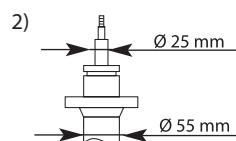

MODEL FAHRZEUG MODELE	YEAR JAHR ANNEE	FRONT	REAR	FRONT	REAR	FRONT	REAR	FRONT	REAR
					PROTECTION KIT MOUNTING KIT				

Audi (D)

A2 (8Z0)

1.4 (8Z0) 1.2 TDI 1.4 TDI 1.6 FSI Exc. Sport sus.,	2.00 - 8.05 3.01 - 8.05 2.00 - 8.05 5.02 - 8.05			324702¹⁾	353025	334835¹⁾	343328 552700	910084 SM1713	915400 SM9703

1) Exc. 1.2 TDI

A3 (8L1)

(8L1) 1.6, 1.8, 1.8 Turbo, 1.9 TDI Exc. Sport sus.	9.96 - 7.99	734033	743029	324016	243037	334812	343348 553206	915415 SM1708	915400 SM9704
(8L1) 1.6, 1.8, 1.8 Turbo, 1.9 TDI Exc. Sport sus.	8.99 - 4.03	734033	743029	324016	243037	334812	343348 553206	915415 SM1708	915400 SM9704
(8L1) ⊕ Sport sus.	9.96 - 7.99	734033	743029	324016	243037	334812	553206	915415 SM1708	915400 SM9704
(8L1) ⊕ Sport sus.	8.99 - 4.03	734033	743029	324016	243037	334812	553206	915415 SM1708	915400 SM9704
Quattro Exc. Sport sus., S3	9.96 - 7.99			324016		334812	343310 553243	915415 SM1708	
Quattro ⊕ Sport sus. Exc. S3	9.96 - 7.99			324016		334812	553243	915415 SM1708	

A3 (8P1) , A3 (8P7)

(8P1, 8P7) 1.2 TDi, 1.2 TFSi, 1.4 TFSi 1.6 i, 1.6 FSi, 1.6 TDi, 1.6 Epower 1.8 TFSi, 1.9 TDi, 2.0 FSi, 2.0 TDi, 2.0 TFSi Exc. Sport sus., , Quattro	5.03 -			324703¹⁾ 325700²⁾	354006	334834¹⁾ 335808²⁾	344459	910004 SM1714	910002⁴⁾⁷⁾ 910180⁵⁾⁷⁾ SM9707³⁾⁶⁾ SM9708⁴⁾⁷⁾ SM9709⁵⁾⁷⁾
(8P1) 1.8 TFSi Quattro 2.0 TDi Quattro 2.0 TFSi Quattro 3.2 V6 Quattro Exc. Sport sus.,	7.08 - 5.03 - 9.04 - 7.03 -			325700²⁾	354006	335808²⁾	344459	910004 SM1714	910002⁴⁾ 910180⁵⁾ SM9708⁴⁾ SM9709⁵⁾