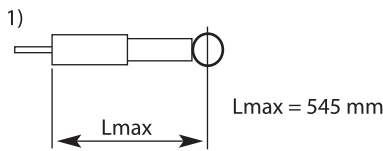

MODEL FAHRZEUG MODELE	YEAR JAHR ANNEE	FRONT/VORNE/AVANT				REAR/HINTEN/ARRIERE			
		PREMIUM Twin-tube Oil	EXCEL-G Twin-tube Gas	GAS-A-JUST Mono-tube Gas		PREMIUM Twin-tube Oil	EXCEL-G Twin-tube Gas	GAS-A-JUST Mono-tube Gas	

Renault Commercial (F)

Trafic T Series (2WD)

Exc. (T1**) (T3**) Exc. High-Roof (T4**)	81 - 2.89	635909 L 635908 R				444155			
(T1**, T4**)	81 - 2.89					444156			
High-Roof (T42*, T44*, T46*, T4C*) → 25720	81 - 12.82	635909 L 635908 R				444155			
High-Roof (T42*, T44*, T46*, T4C*) 25721 →	1.83 - 2.89					444155			
(T2**, T5**, T6**, T7**, T9**) (TA**, TB**, TE**)	81 - 2.89	635909 L 635908 R				444156			
(T1**, T2**, T3**, T4**) (TG**, TH**, TJ**)	3.89 - 8.01	635909 L 635908 R				444155			
(T7**) (TB**, TH**, TM**)	3.89 - 8.01	635909 L 635908 R				444156			
(T5**)	3.89 - 8.01	635909 L 635908 R				444155¹⁾ 444156²⁾			
(TC**)	3.89 - 8.01	635909 L 635908 R							

Trafic P Series (2WD)

→ 3373 (P3**)	81 - 82	635909 L¹⁾ 635908 R²⁾							
3374 → (P3**)	82 - 2.89	635909 L¹⁾ 635908 R²⁾							
→ 224 → 105 (P5**) (P64*)	81 - 82 81 - 82	635909 L 635908 R							
225 → 106 → (P5**) (P64*) (P8**)	82 - 8.01 82 - 8.01 81 - 89	635909 L 635908 R							

1) OE = 7700 718 591   2) OE = 7700 718 592

Trafic II

1.9 dCi, 2.0, 2.0 dCi, (EL, FL, JL) 2.5 dCi, 2.5 dTi	3.01 -		335803				344803		
		910039	SM1511						

Trafic III

(JG_, FG_, EG_)	5.14 -		335803				344803		
		910039	SM1511