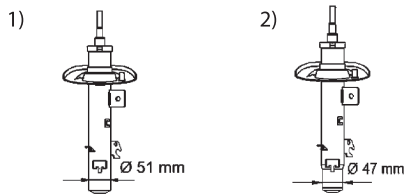

MODEL FAHRZEUG MODELE	YEAR JAHR ANNEE	FRONT/VORNE/AVANT				REAR/HINTEN/ARRIERE			
		PREMIUM Twin-tube Oil	EXCEL-G Twin-tube Gas	GAS-A-JUST Mono-tube Gas		PREMIUM Twin-tube Oil	EXCEL-G Twin-tube Gas	GAS-A-JUST Mono-tube Gas	

Renault Commercial (F)

Kangoo II Express, Kangoo II Express Compact, Kangoo II Express Maxi

Kangoo II Express Maxi (FW0/1) 1.6 16V, 1.6 CNG, 1.6 Hi-Flex, 1.6 LPG, 1.5 dCi, 1.5 dCi 85 Exc. H/D,	2.08 -		339766¹⁾ 910135 MB1509 SM1534					
1.6 16V LPG (FW0/1) Incl. H/D,	2.08 -		339766¹⁾ 910135 MB1509 SM1534					
Kangoo Z.E., Kangoo Maxi Z.E. (FW0/1)	10.11 -		339766¹⁾ 910135 MB1509 SM1534					
1.2 TCe 115 (FW0/1)	7.13 -		339766¹⁾ 910135					

Kangoo II Express, Kangoo II Express Compact, Kangoo II Express Maxi

Kangoo II Express (FW0/1) 1.6 (64 kW), 1.6 16V, 1.6 CNG, 1.5 dCi, 1.5 dCi 75, 1.5 dCi 85, 1.5 dCi 90, 1.5 dCi 110 (80 kW) Exc. H/D,	2.08 -						3448010	
Kangoo II Express (FW0/1) 1.6 (64 kW), 1.6 16V, 1.6 CNG, 1.5 dCi, 1.5 dCi 75, 1.5 dCi 85, 1.5 dCi 90, 1.5 dCi 110 (80 kW) Exc. H/D,	2.08 -						344709	
Kangoo II Express (FW0/1) 1.6 (64 kW), 1.6 16V, 1.6 CNG, 1.5 dCi, 1.5 dCi 75, 1.5 dCi 85, 1.5 dCi 90, 1.5 dCi 110 (80 kW) H/D,	2.08 -						344709	
Kangoo II Express (FW0/1) 1.6 (75 kW), 1.6 Hi-Flex, 1.6 LPG H/D	10.12 -						344709	
Kangoo II Express (FW0/1) 1.6 (75 kW), 1.6 Hi-Flex, 1.6 LPG 	2.08 - 9.12						344709	
Kangoo II Express Compact (FW0/1) 1.6 (64 kW), 1.6 16V, 1.6 CNG, 1.5 dCi, 1.5 dCi 75, 1.5 dCi 85, 1.5 dCi 90, 1.5 dCi 110 (80 kW) Exc. H/D,	2.08 -						3448010