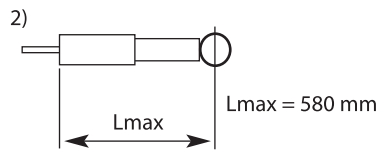

MODEL FAHRZEUG MODELE	YEAR JAHR ANNEE	FRONT/VORNE/AVANT				REAR/HINTEN/ARRIERE			
		PREMIUM Twin-tube Oil	EXCEL-G Twin-tube Gas	GAS-A-JUST Mono-tube Gas		PREMIUM Twin-tube Oil	EXCEL-G Twin-tube Gas	GAS-A-JUST Mono-tube Gas	

Renault Commercial (F)

Trafic T Series (2WD)

Exc. (T1**) (T3**) Exc. High-Roof (T4**)	81 - 2.89	635909 L 635908 R				444155			
(T1**, T4**)	81 - 2.89					444156			
High-Roof (T42*, T44*, T46*, T4C*) → 25720	81 - 12.82	635909 L 635908 R				444155			
High-Roof (T42*, T44*, T46*, T4C*) 25721 →	1.83 - 2.89					444155			
(T2**, T5**, T6**, T7**, T9**) (TA**, TB**, TE**)	81 - 2.89	635909 L 635908 R				444156			
(T1**, T2**, T3**, T4**) (TG**, TH**, TJ**)	3.89 - 8.01	635909 L 635908 R				444155			
(T7**) (TB**, TH**, TM**)	3.89 - 8.01	635909 L 635908 R				444156			
(T5**)	3.89 - 8.01	635909 L 635908 R				444155¹⁾ 444156²⁾			
(TC**)	3.89 - 8.01	635909 L 635908 R							

Trafic P Series (2WD)

→ 3373 (P3**)	81 - 82	635909 L¹⁾ 635908 R²⁾							
3374 → (P3**)	82 - 2.89	635909 L¹⁾ 635908 R²⁾							
→ 224 → 105 (P5**) (P64*)	81 - 82 81 - 82	635909 L 635908 R							
225 → 106 → (P5**) (P64*) (P8**)	82 - 8.01 82 - 8.01 81 - 89	635909 L 635908 R							

1) OE = 7700 718 591   2) OE = 7700 718 592

Trafic II

1.9 dCi, 2.0, 2.0 dCi, (EL, FL, JL) 2.5 dCi, 2.5 dTi	3.01 -		335803				344803		
		910039	SM1511						

Trafic III

(JG_, FG_, EG_)	5.14 -		335803				344803		
		910039	SM1511