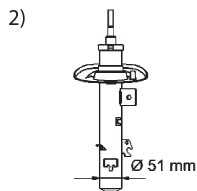

MODEL FAHRZEUG MODELE	YEAR JAHR ANNEE	FRONT/VORNE/AVANT				REAR/HINTEN/ARRIERE			
		PREMIUM Twin-tube Oil	EXCEL-G Twin-tube Gas	GAS-A-JUST Mono-tube Gas		PREMIUM Twin-tube Oil	EXCEL-G Twin-tube Gas	GAS-A-JUST Mono-tube Gas	

Peugeot (F)

207 SW

1.4, 1.4 16V	6.07 -		339710 L¹⁾³⁾ 339709 R¹⁾³⁾			345076		
		910114	MB1901 SM1932					
1.6 16V (88 kW), 1.6 HDi Exc.	6.07 -		339708 L²⁾⁴⁾ 339707 R²⁾⁴⁾			345076		
		910114	MB1901 SM1932					

3) 1.4 16V (70 kW) : exc. , Trendy, Sport

4) 1.6 16V (88 kW) : exc. Trendy, Sport

208 I

1.0, 1.2 GPL, 1.2 PureTech 82 (CA_, CC_) 1.2 THP 110, 1.2 VTi 68 / PureTech 68 1.2 VTi 82, 1.4 GPL, 1.4 VTi 1.6 (kW : 88, 89, 115), 1.6 GTi, 1.6 THP 165 1.4 HDi, 1.5 BlueHDi 100, 1.6 HDi 1.6 HDi / BlueHDi 75, 1.6 BlueHDi 100 1.6 BlueHDi 120	3.12 -		3338013 L¹⁾ 3338012 R¹⁾			349019		
			3338015 L²⁾ 3338014 R²⁾					
			3348013 L³⁾ 3348012 R³⁾					
			3338054 L⁴⁾ 3338053 R⁴⁾					
		910259⁵⁾	MB1901					
		910260⁵⁾	SM1553					
		910261⁵⁾						

5)

Suspension	Body style									
		EC5	DV	EB	EP					
					EP3C	EP6CDT	EP6FDT	EP6CDTX	EP6FDTX	
Normal sus.					910260	910261	910260	910261	910259	910259
		910260	910260	910261	910260	910261	910261	910261	∅	∅
	box								∅	∅