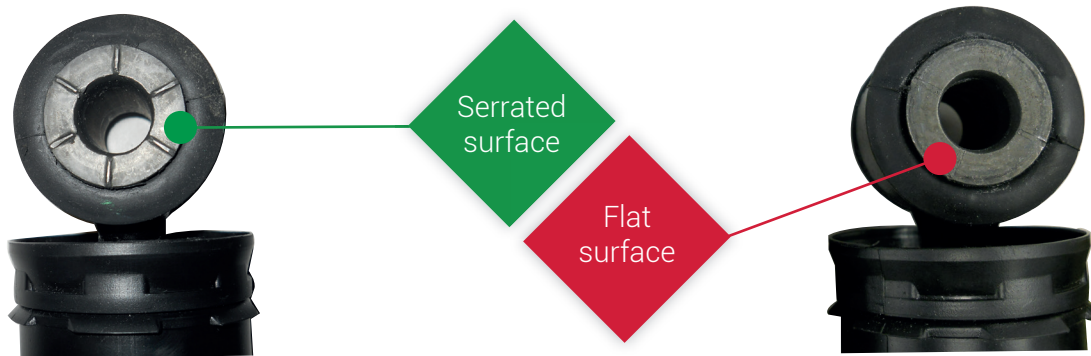

# Product Information

DACIA Lodgy (Rear) : 3448005

Following a fitting test, KYB has found that this shock absorber must be fitted with the serrated surface against the car body - otherwise you may hear noise whilst driving.

## Car Body

## Upper eye of KYB shock absorber