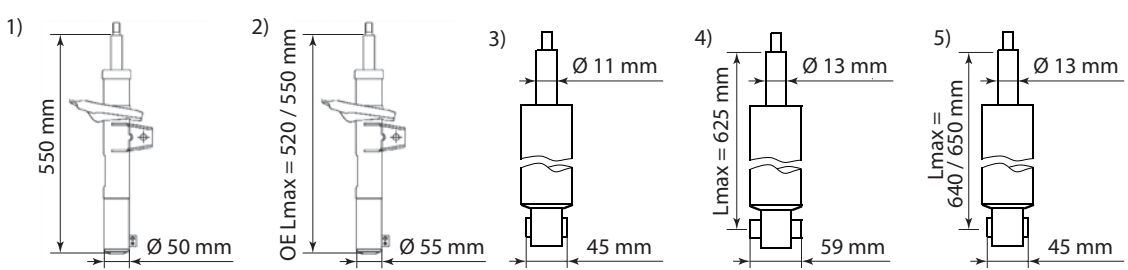

MODEL FAHRZEUG MODELE	YEAR JAHR ANNEE	FRONT/VORNE/AVANT			REAR/HINTEN/ARRIERE		
		PREMIUM Twin-tube Oil	EXCEL-G Twin-tube Gas	GAS-A-JUST Mono-tube Gas	PREMIUM Twin-tube Oil	EXCEL-G Twin-tube Gas	GAS-A-JUST Mono-tube Gas

Volkswagen (D)

Golf VII (5G1, BQ1, BE1, BE2)

(2WD) ALL (5G1, BQ1, BE1, BE2) Incl. Sport sus., , CNG Exc. , GTD, GTE Hybrid, GTi, e-Golf	8.12 -		3348039¹⁾ 3358015²⁾	 SM1051⁷⁾	3430023³⁾ 3448024⁴⁾ 3448025⁵⁾	 SM9924¹⁰⁾ SM9925¹⁰⁾	 910247⁸⁾ 910332⁹⁾
(2WD) (5G1, BQ1, BE1, BE2) 1.4 GTE Hybrid 2.0 GTD, 2.0 GTi Exc. Sport sus., , Clubsport, TCR	4.13 -		3348039¹⁾ 3358015²⁾	 SM1051⁷⁾	3448024⁴⁾	 SM9924¹⁰⁾ SM9925¹⁰⁾	 910247⁸⁾
(2WD) (5G1, BQ1, BE1, BE2) 2.0 GTi Clubsport ⊕ Sport sus. Exc. , Clubsport S	2.16 -		3358015²⁾	 SM1051⁷⁾	3448024⁴⁾	 SM9924¹⁰⁾ SM9925¹⁰⁾	 910247⁸⁾
(2WD) (5G1, BQ1, BE1, BE2) e-Golf	3.14 -		3348039¹⁾	 SM1051	3448024⁴⁾	 SM9925	 910247⁸⁾
(4WD) ALL (5G1, BQ1, BE1, BE2) Incl. Sport sus., Exc. , 2.0 R	11.12 -		3348039¹⁾ 3358015²⁾	 SM1051⁷⁾	3448024⁴⁾	 SM9924¹⁰⁾ SM9925¹⁰⁾	 910332⁹⁾
(4WD) (5G1, BQ1, BE1, BE2) 2.0 R Exc. Sport sus., , 360S	11.13 -			 SM1051⁷⁾	3448024⁴⁾	 SM9924¹⁰⁾ SM9925¹⁰⁾	

6) Exc. 2.0 GTD, 2.0 GTi
7) → 1.17
8) ⊕ Normal sus.
  Exc. Sport sus., , , , 1.4 TGI CNG

9) ⊕
  Exc. Sport sus., ,

10)

		Standard sus. (exc. CNG, incl. Blue Motion), Sport sus.
		Standard sus. (⊕ CNG, exc. Blue Motion)
		(incl. , , GTD, GTE, GTi, R) exc.