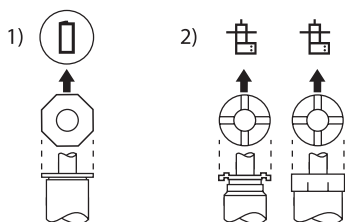

MODEL FAHRZEUG MODELE	YEAR JAHR ANNEE	FRONT/VORNE/AVANT				REAR/HINTEN/ARRIERE			
		PREMIUM Twin-tube Oil	EXCEL-G Twin-tube Gas	GAS-A-JUST Mono-tube Gas		PREMIUM Twin-tube Oil	EXCEL-G Twin-tube Gas	GAS-A-JUST Mono-tube Gas	
Toyota (J)									
Carina E (: = SB ...)									
1.6 i Incl. ABS Exc. (IRL)	(AT 190)	12.92- 8.93		333198 L 333197 R			333108 L 333107 R		
			∞ 913267						
(IRL) 1.6 i Incl. ABS	(AT 190)	12.92- 8.93		333198 L 333197 R			333113 L 333112 R		
			∞ 913267						
1.6 i 1.8 i Incl. ABS Exc. (IRL)	(AT 190) (AT 191)	8.93- 1.96		334138 L 334137 R			334064 L 334063 R		
			∞ 913267						
(IRL) 1.6 i 1.8 i Incl. ABS	(AT 190) (AT 191)	8.93- 1.96		334138 L 334137 R			334062 L 334061 R		
			∞ 913267						
1.6 i 1.8 i Incl. ABS	(AT 190) (AT 191)	1.96- 98 1.96- 98		334138 L 334137 R			334062 L 334061 R		
			∞ 913267						
2.0 i 2.0 D, 2.0 TD Incl. ABS Exc. (IRL), GTi	(ST 191) (CT 190)	12.92- 12.94 8.93- 12.94		365081¹⁾ 334138 L²⁾ 334137 R²⁾	 		334064 L 334063 R		
			∞ 913267						
(IRL) 2.0 i 2.0 D, 2.0 TD Incl. ABS Exc. GTi	(ST 191) (CT 190)	12.92- 12.94 8.93- 12.94		365081¹⁾ 334138 L²⁾ 334137 R²⁾	 		334062 L 334061 R		
			∞ 913267						
2.0 i 2.0 D, 2.0 TD Incl. ABS Exc. (IRL), GTi	(ST 191) (CT 190)	12.94- 1.96 12.94- 1.96		334138 L 334137 R			334064 L 334063 R		
			∞ 913267						
(IRL) 2.0 i 2.0 D, 2.0 TD Incl. ABS Exc. GTi	(ST 191) (CT 190)	12.94- 1.96 12.94- 1.96		334138 L 334137 R			334062 L 334061 R		
			∞ 913267						
2.0 i 2.0 D, 2.0 TD Incl. ABS Exc. GTi	(ST 191) (CT 190)	1.96- 98 1.96- 98		334138 L 334137 R			334062 L 334061 R		
			∞ 913267