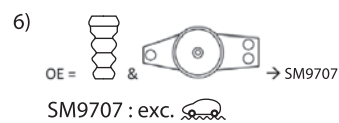

3) ⊕ Normal sus.
4) ⊕ Sport sus.
5) ⊕