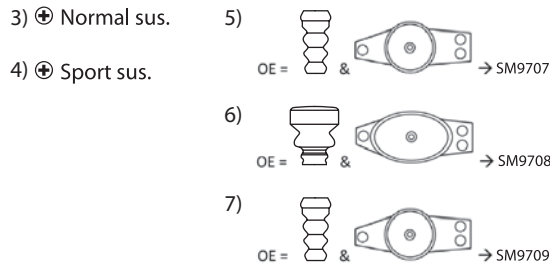

MODEL FAHRZEUG MODELE	YEAR JAHR ANNEE	FRONT/VORNE/AVANT				REAR/HINTEN/ARRIERE			
		PREMIUM Twin-tube Oil	EXCEL-G Twin-tube Gas	GAS-A-JUST Mono-tube Gas		PREMIUM Twin-tube Oil	EXCEL-G Twin-tube Gas	GAS-A-JUST Mono-tube Gas	

Volkswagen (D)

Golf VI

[2WD] [4WD] ALL Incl. Sport sus. Exc.	(5K1)	10.08 - 2.14		334834¹⁾ 335808²⁾ 324703¹⁾ 325700²⁾		344459 354006		
[2WD] [4WD] ALL + Exc. Sport sus.,	(5K1)	10.08 - 2.14		334834¹⁾ 335808²⁾ 324703¹⁾ 325700²⁾		349137		
[2WD] [4WD] ALL +	(5K1)	10.08 - 2.14