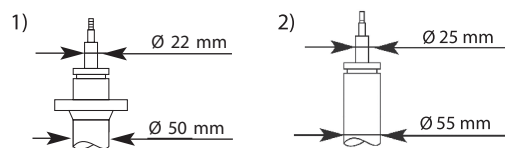

Golf VI Variant

[2WD] [4WD] ALL Exc. Sport sus.,	(AJ5)	7.09 -		334834 ¹⁾ 335808 ²⁾ 324703 ¹⁾ 325700 ²⁾		344459 354006		
[2WD] [4WD] ALL + Exc. Sport sus.,	(AJ5)	7.09 - 12.11				349137 ³⁾		

MODEL FAHRZEUG MODELE	YEAR JAHR ANNEE	FRONT/VORNE/AVANT			REAR/HINTEN/ARRIERE		
		PREMIUM Twin-tube Oil	EXCEL-G Twin-tube Gas	GAS-A-JUST Mono-tube Gas	PREMIUM Twin-tube Oil	EXCEL-G Twin-tube Gas	GAS-A-JUST Mono-tube Gas