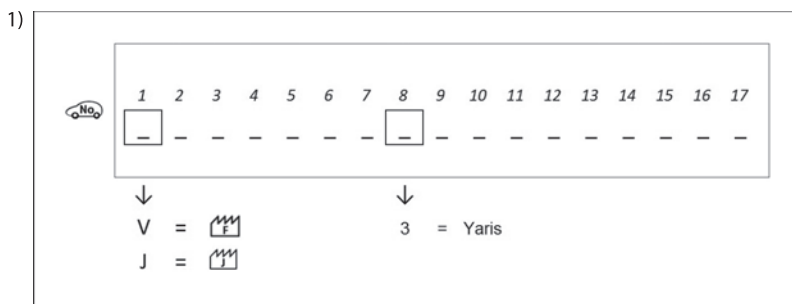

Yaris I

1.0 (2WD) (P10) 1.3 (2WD) 1.4 TD, D4D (2WD)	3.99 - 1.06 3.99 - 1.06 10.01 - 1.06			323058	353015	333368	343431	910047¹⁾²⁾ SM5472¹⁾³⁾ SM1024¹⁾³⁾ SM1025¹⁾³⁾	910052¹⁾⁴⁾ SM9905¹⁾⁵⁾
1.5 (2WD) (P10)	1.01 - 1.06			323058	353024	333368	343805	910047¹⁾²⁾ SM5472¹⁾³⁾ SM1024¹⁾³⁾ SM1025¹⁾³⁾	910052¹⁾⁴⁾ SM9905¹⁾⁵⁾