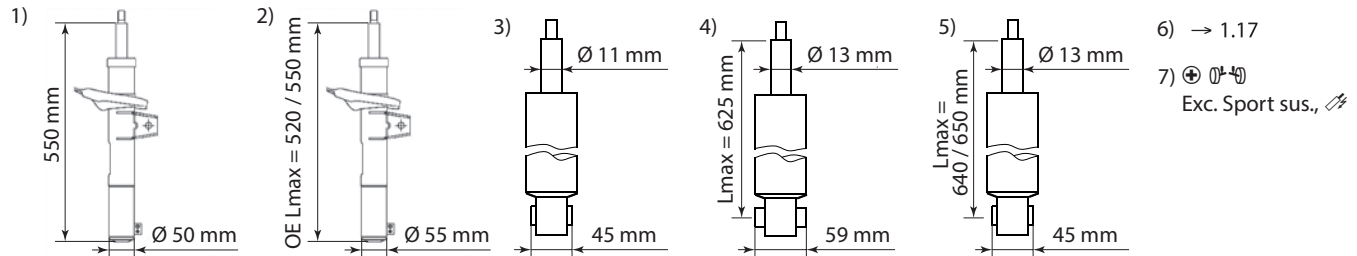

MODEL FAHRZEUG MODELE	YEAR JAHR ANNEE	FRONT/VORNE/AVANT			REAR/HINTEN/ARRIERE		
		PREMIUM Twin-tube Oil	EXCEL-G Twin-tube Gas	GAS-A-JUST Mono-tube Gas	PREMIUM Twin-tube Oil	EXCEL-G Twin-tube Gas	GAS-A-JUST Mono-tube Gas

Volkswagen (D)

Golf VII Variant (BA5, BV5)

[2WD] [ALL] Incl. Sport sus., Exc. , CNG, GTD, Multifuel	(BA5, BV5)	4.13 -		3348039¹⁾ 3358015²⁾			3430023³⁾ 3448024⁴⁾ 3448025⁵⁾	
							910332⁷⁾	
[2WD] 1.4 TGI CNG, 1.4 TSi Multifuel 2.0 GTD (135 kW) Incl. Exc. Sport sus.,	(BA5, BV5)	4.13 -		3348039¹⁾ 3358015²⁾			3448024⁴⁾ 3448025⁵⁾	
							910332⁷⁾	
[2WD] 2.0 GTD (135 kW) Sport sus. Exc. ,	(BA5, BV5)	1.15 -					3448024⁴⁾	
[4WD] [ALL] Incl. Exc. Sport sus., , 2.0 R	(BA5, BV5)	4.13 -		3348039¹⁾			3448024⁴⁾	
							910332⁷⁾	
[4WD] [ALL] Sport sus. Exc. , , 2.0 R	(BA5, BV5)	4.13 -					3448024⁴⁾