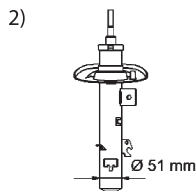

MODEL FAHRZEUG MODELE	YEAR JAHR ANNEE	FRONT/VORNE/AVANT			REAR/HINTEN/ARRIERE		
		PREMIUM Twin-tube Oil	EXCEL-G Twin-tube Gas	GAS-A-JUST Mono-tube Gas	PREMIUM Twin-tube Oil	EXCEL-G Twin-tube Gas	GAS-A-JUST Mono-tube Gas

Peugeot (F)

207 SW

1.4, 1.4 16V	6.07 -		339710 L¹⁾³⁾ 339709 R¹⁾³⁾		345076	
		910114	MB1901 SM1932			
1.6 16V (88 kW), 1.6 HDi Exc.	6.07 -		339708 L²⁾⁴⁾ 339707 R²⁾⁴⁾		345076	
		910114	MB1901 SM1932			

3) 1.4 16V (70 kW) : exc. , Trendy, Sport

4) 1.6 16V (88 kW) : exc. Trendy, Sport

208 I

1.0, 1.2 GPL, 1.2 PureTech 82 (CA_, CC_) 1.2 THP 110, 1.2 VTi 68 / PureTech 68 1.2 VTi 82, 1.4 GPL, 1.4 VTi 1.6 (kW : 88, 89, 115), 1.6 GTi, 1.6 THP 165 1.4 HDi, 1.5 BlueHDi 100, 1.6 HDi 1.6 HDi / BlueHDi 75, 1.6 BlueHDi 100 1.6 BlueHDi 120	3.12 -		3338013 L¹⁾ 3338012 R¹⁾		349019	
			3338015 L²⁾ 3338014 R²⁾			
			3348013 L³⁾ 3348012 R³⁾			
			3338054 L⁴⁾ 3338053 R⁴⁾			
		910259⁵⁾	MB1901			
		910260⁵⁾	SM1553			
		910261⁵⁾				

5)

Suspension	Body style									
		EC5	DV	EB	EP					
					EP3C	EP6CDT	EP6FDT	EP6CDTX	EP6FDTX	
Normal sus.					910260	910261	910260	910261	910259	910259
		910260	910260	910261	910260	910261	910261	910259	910259	
	box							∅	∅