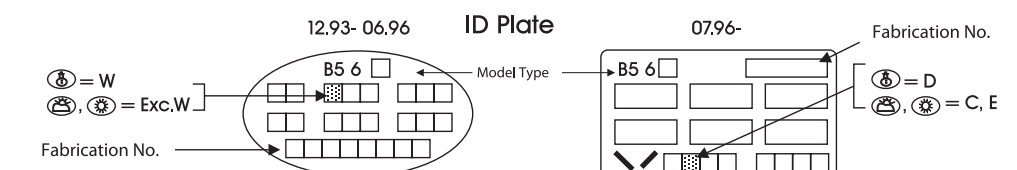

1)

	Model Type	-4.95	4.95-
1800 cc	B 560		S000001 → , E000001 →
	B 56A	→ S023509	S023510 → , E000001 →
	B 56B	→ S060991, → E060293	S060992 → , E060294 →
	B 56S	→ S003274, → E012489	S003275 → , E012490 →
	B 56T		S000001 → , E000001 →
2000 cc	B 56Z	→ S000011	S000012 → , E000001 →
	B 56C	→ S059001, → E036671	S059002 → , E036672 →
	B 56H	→ S010453	S010454 → , E000001 →
	B 56L		S000001 → , E000001 →
	B 56N	→ S001608	S001609 → , E000001 →

2), 3)

	ø	W	KYB
2)	16 mm	34 mm	634802, 334802
3)	14 mm	24 mm	634807, 334807