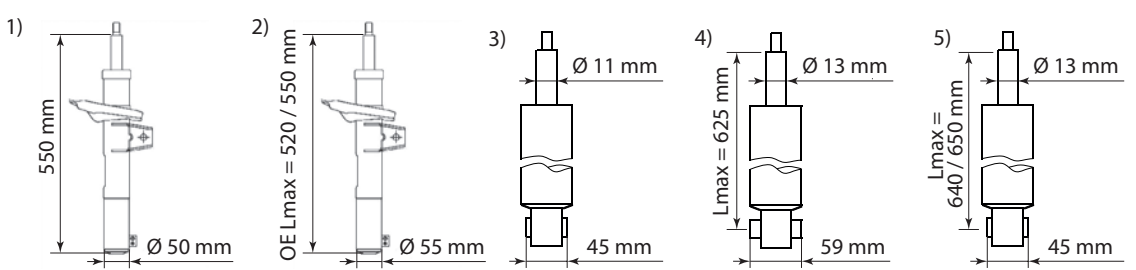

MODEL FAHRZEUG MODELE	YEAR JAHR ANNEE	FRONT/VORNE/AVANT			REAR/HINTEN/ARRIERE		
		PREMIUM Twin-tube Oil	EXCEL-G Twin-tube Gas	GAS-A-JUST Mono-tube Gas	PREMIUM Twin-tube Oil	EXCEL-G Twin-tube Gas	GAS-A-JUST Mono-tube Gas

Volkswagen (D)

Golf VII (5G1, BQ1, BE1, BE2)

(2WD) ALL (5G1, BQ1, BE1, BE2) Incl. Sport sus., , CNG Exc. , GTD, GTE Hybrid, GTi, e-Golf	8.12 -		3348039¹⁾ 3358015²⁾	 SM1051⁷⁾	3430023³⁾ 3448024⁴⁾ 3448025⁵⁾	 SM9924¹⁰⁾ SM9925¹⁰⁾
(2WD) (5G1, BQ1, BE1, BE2) 1.4 GTE Hybrid 2.0 GTD, 2.0 GTi Exc. Sport sus., , Clubsport, TCR	4.13 -		3348039¹⁾ 3358015²⁾	 SM1051⁷⁾ 910255⁶⁾	3448024⁴⁾	 SM9924¹⁰⁾ SM9925¹⁰⁾
(2WD) (5G1, BQ1, BE1, BE2) 2.0 GTi Clubsport ⊕ Sport sus. Exc. , Clubsport S	2.16 -		3358015²⁾	 SM1051⁷⁾	3448024⁴⁾	 SM9924¹⁰⁾ SM9925¹⁰⁾
(2WD) (5G1, BQ1, BE1, BE2) e-Golf	3.14 -		3348039¹⁾	 SM1051 910255⁶⁾	3448024⁴⁾	 SM9924¹⁰⁾ SM9925¹⁰⁾
(4WD) ALL (5G1, BQ1, BE1, BE2) Incl. Sport sus., Exc. , 2.0 R	11.12 -		3348039¹⁾ 3358015²⁾	 SM1051⁷⁾	3448024⁴⁾	 SM9924¹⁰⁾ SM9925¹⁰⁾
(4WD) (5G1, BQ1, BE1, BE2) 2.0 R Exc. Sport sus., , 360S	11.13 -			 SM1051⁷⁾	3448024⁴⁾	 SM9924¹⁰⁾ SM9925¹⁰⁾

6) Exc. 2.0 GTD, 2.0 GTi
7) → 1.17
8) ⊕ Normal sus.
  Exc. Sport sus., , , , , 1.4 TGI CNG
9) ⊕
  Exc. Sport sus., ,

10)

		Standard sus. (exc. CNG, incl. Blue Motion), Sport sus.
		Standard sus. (⊕ CNG, exc. Blue Motion)
		(incl. , , GTD, GTE, GTi, R) exc.