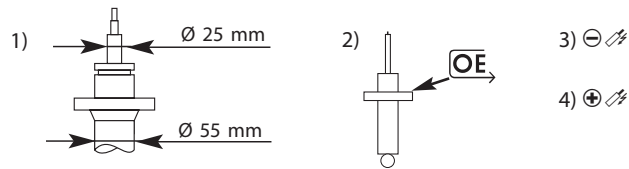

Volkswagen

MODEL FAHRZEUG MODELE	YEAR JAHR ANNEE	FRONT/VORNE/AVANT				REAR/HINTEN/ARRIERE			
		PREMIUM Twin-tube Oil	EXCEL-G Twin-tube Gas	GAS-A-JUST Mono-tube Gas		PREMIUM Twin-tube Oil	EXCEL-G Twin-tube Gas	GAS-A-JUST Mono-tube Gas	

Volkswagen (D)

Scirocco

(53, 53B) Exc. GTI, GLI, GTX	74 - 92	663009 	363001 373012 			441018 443172²⁾▼	341007 351007		
GTI, GLI, GTX Exc. 16V	74 - 92		363001 373012 				341007 351007		
1.4 TSi, 2.0 TSi, 2.0 TDi Exc. Sport sus.	(137) 5.08 -		335808¹⁾ 325700¹⁾				344459 354006		
2.0 R	(137) 5.08 -			SM1714					

Sharan

(7M) Incl. Sport sus.,	5.95 - 3.10		334947				343319	553244	
(7N) Incl. Sport sus.	5.10 -		335808 325700				344459 354006		

1) Exc. Sport sus.   2) Sport sus.

Taro

 1.8, 2.2, 2.4 Diesel	2.89 - 10.91	443214	343198	553117		443217		553118	
 1.8, 2.2, 2.4 Diesel	10.91 - 3.97	443214	343198	553117		443259	343252▼	553209	
 4WD	2.89 - 3.97	443106	343195	553110▼		443257 L 443254 R	343253 L 343246 R	553190 L 553191 R	
 4WD extra cabin	2.89 - 3.97	444103	344202	554069		443257 L 443254 R	343253 L 343246 R	553190 L 553191 R