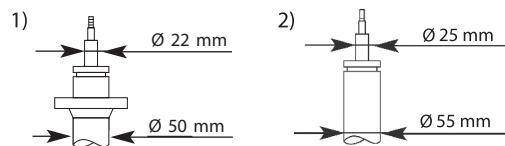

Golf VI Variant

[2WD] [4WD] ALL Exc. Sport sus.,	(AJ5)	7.09 -		334834 ¹⁾ 335808 ²⁾ 324703 ¹⁾ 325700 ²⁾		344459 354006		
[2WD] [4WD] ALL + Exc. Sport sus.,	(AJ5)	7.09 - 12.11				349137 ³⁾		

MODEL FAHRZEUG MODELE	YEAR JAHR ANNEE	FRONT/VORNE/AVANT			REAR/HINTEN/ARRIERE		
		PREMIUM Twin-tube Oil	EXCEL-G Twin-tube Gas	GAS-A-JUST Mono-tube Gas	PREMIUM Twin-tube Oil	EXCEL-G Twin-tube Gas	GAS-A-JUST Mono-tube Gas