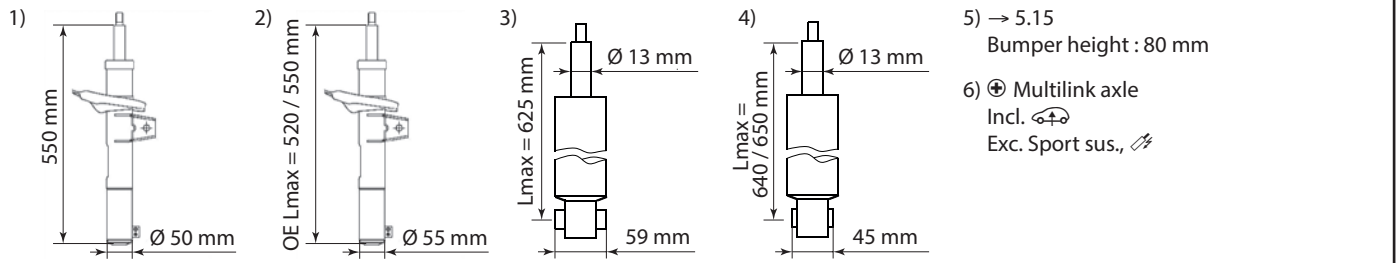

Skoda

MODEL FAHRZEUG MODELE	YEAR JAHR ANNEE	FRONT/VORNE/AVANT			REAR/HINTEN/ARRIERE		
		PREMIUM Twin-tube Oil	EXCEL-G Twin-tube Gas	GAS-A-JUST Mono-tube Gas	PREMIUM Twin-tube Oil	EXCEL-G Twin-tube Gas	GAS-A-JUST Mono-tube Gas

Skoda (CS)

Octavia III Combi (5E5)

(2WD) 1.0 TSi, 1.2 TSi, 1.4 TSi, 1.6, 1.8 TSi 1.6 TDi (kW : 66, 77, 81), 2.0 TDi Incl. Sport sus., Exc. , RS	(5E5) 11.12 -		3348039¹⁾ 3358015²⁾		3448024³⁾ 3448025⁴⁾	
(2WD) 1.4 TSi G-TEC, 2.0 TSi RS (180 kW) Exc.	(5E5) 11.13 -		3348039¹⁾ 3358015²⁾			
(2WD) 1.5 TSi, 2.0 TSi, 1.6 TDi (85 kW) Exc. Sport sus., ,	(5E5) 2.17 -		3348039¹⁾ 3358015²⁾		3448025⁴⁾	
(2WD) 2.0 TSi RS (162 kW, 169 kW), 2.0 TDi RS Incl. Sport sus. Exc. H/D,	(5E5) 11.12 -		3348039¹⁾ 3358015²⁾		3448024³⁾	
(4WD) 1.8 TSi, 1.6 TDi (77 kW, 81 kW) 2.0 TDi, 2.0 TDi RS Incl. Sport sus., Exc. H/D, , Scout	(5E5) 11.12 -		3348039¹⁾ 3358015²⁾		3448024³⁾	
(4WD) 1.6 TDi (85 kW) Exc.	(5E5) 2.17 -		3348039¹⁾ 3358015²⁾			
(4WD) 1.8 TSi, 2.0 TDi, 2.0 TDi RS H/D Exc. Sport sus., , , Scout	(5E5) 9.14 -		3348039¹⁾ 3358015²⁾			
(4WD) Scout Exc.	(5E5) 11.12 -		3348039¹⁾ 3358015²⁾			

Octavia IV (NX3) , Octavia IV Combi (NX5)

(2WD) (4WD) ALL Multilink axle Incl. Exc. Sport sus.,	(NX3, NX5) 11.19 -