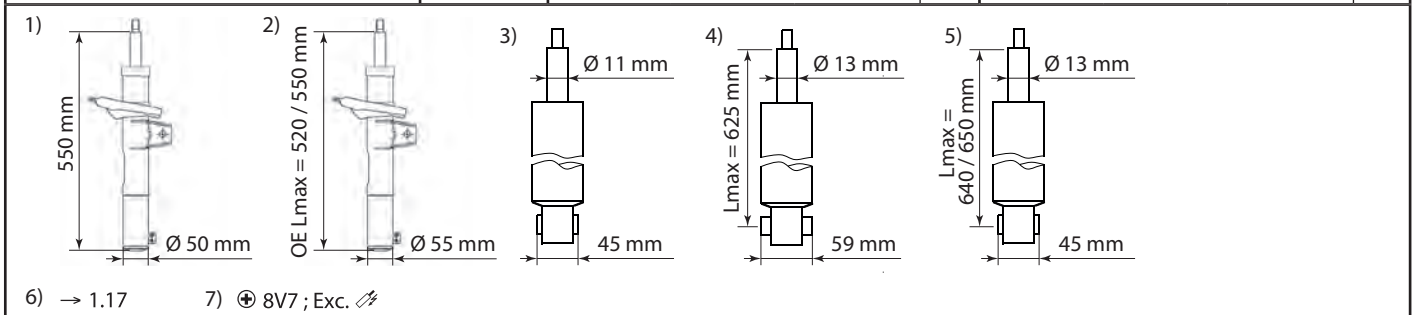

Audi

MODEL FAHRZEUG MODELE	YEAR JAHR ANNEE	FRONT/VORNE/AVANT			REAR/HINTEN/ARRIERE		
		PREMIUM Twin-tube Oil	EXCEL-G Twin-tube Gas	GAS-A-JUST Mono-tube Gas	PREMIUM Twin-tube Oil	EXCEL-G Twin-tube Gas	GAS-A-JUST Mono-tube Gas

Audi (D)

A3 Cabriolet (8V7, 8VE)

(8V_) 10.13 - Exc. Sport sus., , 1.5 TFSi, S3		3348039¹⁾ 3358015²⁾	SM1051⁶⁾			SM9925⁷⁾
(8V_) 5.17 - 1.5 TFSi Incl. Sport sus., Exc.		3348039¹⁾ 3358015²⁾	SM1051⁶⁾		3430023³⁾ 3448024⁴⁾ 3448025⁵⁾	SM9925⁷⁾

A3 Sportback (8YA)

(8YA) 6.20 - 40 TFSIe, 45 TFSIe Exc.					910332	

A4 (8D2) , A4 Avant (8D5)

(8D*, B5) 11.94 - 1.99 Exc. Sport sus.		341842 351700	SM1711²⁾▼ SM5236²⁾		343271¹⁾ 353014¹⁾	SM5377²⁾
(8D*, B5) 11.94 - 1.99 Sport sus.		351700	SM1711²⁾▼ SM5236²⁾		343271¹⁾ 353014¹⁾	SM5377²⁾
(8D*, B5) 11.94 - 1.99 Exc. Sport sus., S4		341842 351700	SM1711²⁾▼ SM5236²⁾		341909	
(8D*, B5) 11.94 - 1.99 Sport sus. Exc. S4		351700	SM1711²⁾▼ SM5236²⁾		341909	

1) OE (SG-703)

2) KYB		
SM1711 ▼		→ 8D-W-012335
SM1712 ▼		8D-W-012335 →
SM5236		
SM5377		→ 8D-X-199 999
∅		8D-X-200 001 →

See pictures in section
suspension mounting type
numerical listing