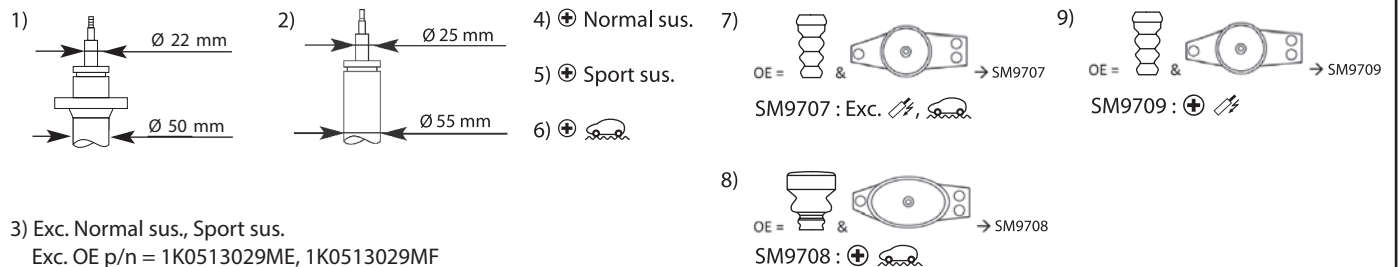

Golf VI Variant

[2WD] [4WD] ALL Exc. Sport sus.,	(AJ5)	7.09 -		334834 ¹⁾ 335808 ²⁾ 324703 ¹⁾ 325700 ²⁾		344459 354006		
[2WD] [4WD] ALL + Exc. Sport sus.,	(AJ5)	7.09 - 12.11				349137 ³⁾		

MODEL FAHRZEUG MODELE	YEAR JAHR ANNEE	FRONT/VORNE/AVANT			REAR/HINTEN/ARRIERE		
		PREMIUM Twin-tube Oil	EXCEL-G Twin-tube Gas	GAS-A-JUST Mono-tube Gas	PREMIUM Twin-tube Oil	EXCEL-G Twin-tube Gas	GAS-A-JUST Mono-tube Gas