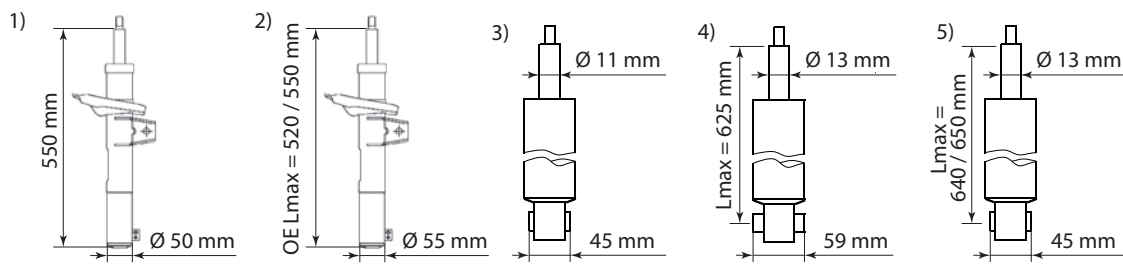

MODEL FAHRZEUG MODELE	YEAR JAHR ANNEE	FRONT/VORNE/AVANT			REAR/HINTEN/ARRIERE		
		PREMIUM Twin-tube Oil	EXCEL-G Twin-tube Gas	GAS-A-JUST Mono-tube Gas	PREMIUM Twin-tube Oil	EXCEL-G Twin-tube Gas	GAS-A-JUST Mono-tube Gas

Volkswagen (D)

Golf VII (5G1, BQ1, BE1, BE2)

(2WD) ALL (5G1, BQ1, BE1, BE2) Incl. Sport sus., , CNG Exc. , GTD, GTE Hybrid, GTi, e-Golf	8.12 -		3348039¹⁾ 3358015²⁾	 SM1051⁷⁾	3430023³⁾ 3448024⁴⁾ 3448025⁵⁾	 SM9924¹⁰⁾ SM9925¹⁰⁾
(2WD) (5G1, BQ1, BE1, BE2) 1.4 GTE Hybrid 2.0 GTD, 2.0 GTi Exc. Sport sus., , Clubsport, TCR	4.13 -		3348039¹⁾ 3358015²⁾	 SM1051⁷⁾ 910255⁶⁾	3448024⁴⁾	 SM9924¹⁰⁾ SM9925¹⁰⁾
(2WD) (5G1, BQ1, BE1, BE2) 2.0 GTi Clubsport ⊕ Sport sus. Exc. , Clubsport S	2.16 -		3358015²⁾	 SM1051⁷⁾	3448024⁴⁾	 SM9924¹⁰⁾ SM9925¹⁰⁾
(2WD) (5G1, BQ1, BE1, BE2) e-Golf	3.14 -		3348039¹⁾	 SM1051 910255⁶⁾	3448024⁴⁾	 SM9925 910247⁸⁾
(4WD) ALL (5G1, BQ1, BE1, BE2) Incl. Sport sus., Exc. , 2.0 R	11.12 -		3348039¹⁾ 3358015²⁾	 SM1051⁷⁾	3448024⁴⁾	 SM9924¹⁰⁾ SM9925¹⁰⁾ 910332⁹⁾
(4WD) (5G1, BQ1, BE1, BE2) 2.0 R Exc. Sport sus., , 360S	11.13 -			 SM1051⁷⁾	3448024⁴⁾	 SM9924¹⁰⁾ SM9925¹⁰⁾

6) Exc. 2.0 GTD, 2.0 GTi

7) → 1.17

8) ⊕ Normal sus.
Exc. Sport sus., , , , 1.4 TGI CNG

9) ⊕
Exc. Sport sus., ,

		Standard sus. (exc. CNG, incl. Blue Motion), Sport sus.
		Standard sus. (⊕ CNG, exc. Blue Motion)
		(incl. , , GTD, GTE, GTi, R) exc.