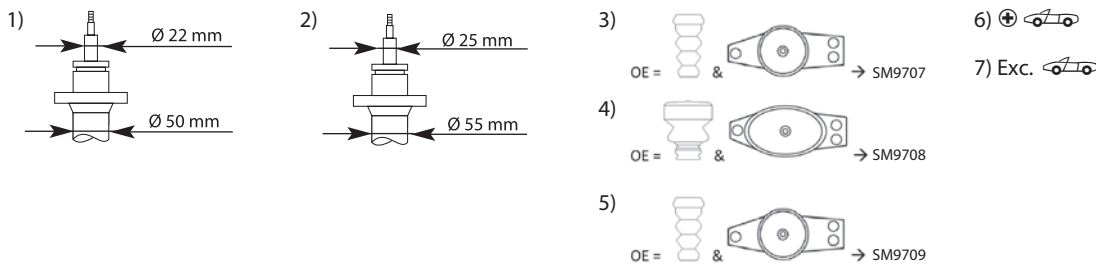

MODEL FAHRZEUG MODELE	YEAR JAHR ANNEE	FRONT/VORNE/AVANT			REAR/HINTEN/ARRIERE		
		PREMIUM Twin-tube Oil	EXCEL-G Twin-tube Gas	GAS-A-JUST Mono-tube Gas	PREMIUM Twin-tube Oil	EXCEL-G Twin-tube Gas	GAS-A-JUST Mono-tube Gas

Audi (D)

A3 Sportback (8PA)

(4WD) 1.8 TFSI Quattro 2.0 TDi Quattro 2.0 TFSI Quattro 3.2 V6 Quattro Exc. Sport sus.,	(8PA)	7.08 - 11.05 - 9.04 - 9.04 -	335808²⁾		344459	
			325700²⁾		354006	
			910004 SM1714	910002⁴⁾ SM9708⁴⁾ 910180⁵⁾ SM9709⁵⁾