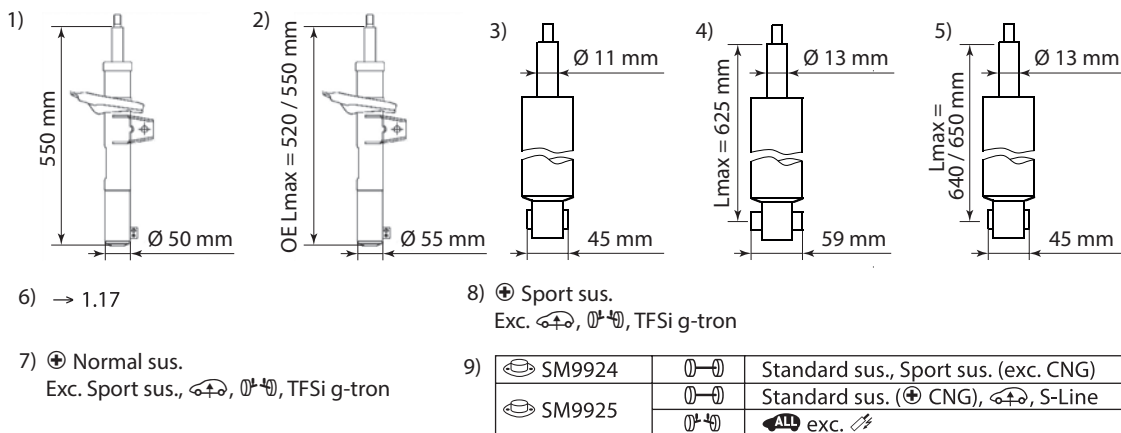

A3 (8V1, 8VK) , A3 Sportback (8VA, 8VF) , A3 Limousine (8VS, 8VM)

(2WD) Incl. Sport sus., Exc.	(8V_)	4.12 -	3348039¹⁾		3430023³⁾	
			3358015²⁾		3448024⁴⁾	
			910255 SM1051⁶⁾	910256⁷⁾ SM9924⁹⁾ 910257⁸⁾ SM9925⁹⁾		
(4WD) Incl. Sport sus., Exc. , RS3, S3	(8V_)	8.12 -	3348039¹⁾		3448024⁴⁾	
			3358015²⁾			
			SM1051⁶⁾	910256⁷⁾ SM9924⁹⁾ 910257⁸⁾ SM9925⁹⁾