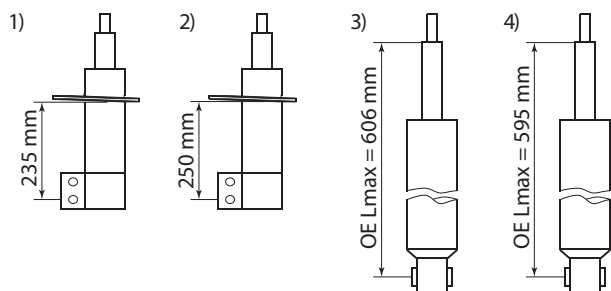

Dacia

MODEL FAHRZEUG MODELE	YEAR JAHR ANNEE	FRONT/VORNE/AVANT			REAR/HINTEN/ARRIERE		
		PREMIUM Twin-tube Oil	EXCEL-G Twin-tube Gas	GAS-A-JUST Mono-tube Gas	PREMIUM Twin-tube Oil	EXCEL-G Twin-tube Gas	GAS-A-JUST Mono-tube Gas

Dacia (R)

Sandero II

TCe 90, 1.2 1.5 dCi, 1.5 dCi 75 1.5 Blue dCi 75, 1.5 Blue dCi 95 Exc. Stepway, H/D,	10.12 -		338759	910009 MB1504 SM1528		343833	910229 SM9916	
TCe 90 LPG Exc. Stepway	9.15 -		338759	910009 MB1504 SM1528		343836	910229 SM9916	
1.0 SCe 75 Exc. Stepway	12.16 -		338749	910009 MB1504 SM1528		343833	910229 SM9916	
1.2 LPG Exc. Stepway	10.12 -		338759	910009 MB1504 SM1528		343833³⁾ 343836⁴⁾	910229 SM9916	
1.2 1.5 dCi, 1.5 dCi 75 1.5 Blue dCi 75, 1.5 Blue dCi 95 H/D Exc. Stepway,	10.12 -		338759¹⁾ 338749²⁾	910009 MB1504 SM1528		343833	SM9916	
1.2 1.5 dCi, 1.5 dCi 75 1.5 Blue dCi 75, 1.5 Blue dCi 95 Exc. Stepway, H/D	10.12 -		338749	910009 MB1504 SM1528		343833	SM9916	

Sandero Stepway II

TCe 90, TCe 90 LPG 1.2 (55 kW), 1.2 LPG 1.5 dCi, 1.5 dCi 75, 1.5 Blue dCi 75	10.12 -		3338042	910009 MB1504 SM1528		343834		
1.5 Blue dCi 95 Exc. H/D,	8.18 -		338759	910009 MB1504 SM1528		343833		
1.5 Blue dCi 95 H/D Exc.	8.18 -		338759¹⁾ 338749²⁾	910009 MB1504 SM1528		343833