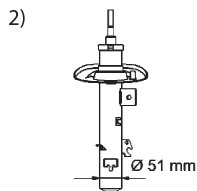

MODEL FAHRZEUG MODELE	YEAR JAHR ANNEE	FRONT/VORNE/AVANT				REAR/HINTEN/ARRIERE			
		PREMIUM Twin-tube Oil	EXCEL-G Twin-tube Gas	GAS-A-JUST Mono-tube Gas		PREMIUM Twin-tube Oil	EXCEL-G Twin-tube Gas	GAS-A-JUST Mono-tube Gas	

Peugeot (F)

207 SW

1.4, 1.4 16V	6.07 -		339710 L¹⁾³⁾ 339709 R¹⁾³⁾			345076		
		910114	MB1901 SM1932					
1.6 16V (88 kW), 1.6 HDi Exc.	6.07 -		339708 L²⁾⁴⁾ 339707 R²⁾⁴⁾			345076		
		910114	MB1901 SM1932					

3) 1.4 16V (70 kW) : exc. , Trendy, Sport

4) 1.6 16V (88 kW) : exc. Trendy, Sport

208 I

1.0, 1.2 GPL, 1.2 PureTech 82 (CA_, CC_) 1.2 THP 110, 1.2 VTi 68 / PureTech 68 1.2 VTi 82, 1.4 GPL, 1.4 VTi 1.6 (kW : 88, 89, 115), 1.6 GTi, 1.6 THP 165 1.4 HDi, 1.5 BlueHDi 100, 1.6 HDi 1.6 HDi / BlueHDi 75, 1.6 BlueHDi 100 1.6 BlueHDi 120	3.12 -		3338013 L¹⁾ 3338012 R¹⁾			349019		
			3338015 L²⁾ 3338014 R²⁾					
			3348013 L³⁾ 3348012 R³⁾					
			3338054 L⁴⁾ 3338053 R⁴⁾					
		910259⁵⁾	MB1901					
		910260⁵⁾	SM1553					
		910261⁵⁾						

5)

Suspension	Body style								
		EC5	DV	EB	EP				
					EP3C	EP6CDT	EP6FDT	EP6CDTX	EP6FDTX
Normal sus.									
		910260	910260	910261	910260	910261	910261	910259	910259
	box							∅	∅