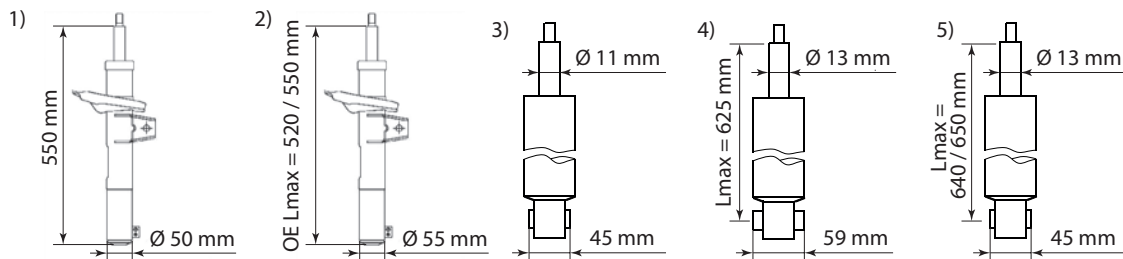

MODEL FAHRZEUG MODELE	YEAR JAHR ANNEE	FRONT/VORNE/AVANT			REAR/HINTEN/ARRIERE		
		PREMIUM Twin-tube Oil	EXCEL-G Twin-tube Gas	GAS-A-JUST Mono-tube Gas	PREMIUM Twin-tube Oil	EXCEL-G Twin-tube Gas	GAS-A-JUST Mono-tube Gas

Seat (E)

Leon (1M1)

(4WD) 1.8 20V T 4, 1.9 TDI Syncro, 2.8 Cupra 4	(1M1) 10.99 - 9.05		334670			343310	553243	

Leon (1P1)

ALL Exc. Sport sus.	(1P1) 5.05 -		334834¹⁾ 335808²⁾ 324703¹⁾ 325700²⁾			344459 354006		
			910059			910058		

Leon (5F1) , Leon SC (5F5) , Leon ST (5F8)

(2WD) ALL Incl. Sport sus., Exc. , Cupra R	(5F_) 9.12 -		3348039¹⁾ 3358015²⁾			3430023³⁾ 3448024⁴⁾ 3448025⁵⁾		
						910247⁶⁾		
						910332⁶⁾		
(4WD) 1.8 TSi, 1.6 TDi, 2.0 TDi Incl. Sport sus., Exc.	(5F_) 4.14 -		3348039¹⁾ 3358015²⁾			3448024⁴⁾		
						910332⁶⁾		

6)

	910247		ALL (2WD) ⊕ Normal sus. Exc. TGI, Sport sus., ,
	910332	Multilink axle	ALL (2WD (4WD)) ⊕ Bumper height : 127 mm Exc. Cupra, Sport sus., ,

7)

		ALL (2WD) ⊕ Normal sus., Sport sus. Exc. CNG, TGI, ,
		ALL (2WD) ⊕ CNG, TGI, Normal sus., ,
		ALL (2WD) ⊕ Normal sus., Sport sus., Exc.

Leon (KL1) , Leon Sportstourer (KL8)

ALL ⊕ Multilink axle Exc. 1.0 TSI Mild Hybrid Exc. Sport sus., ,	(KL1, KL8) 11.19 -							
								910332¹⁾

1) Bumper height : 127 mm