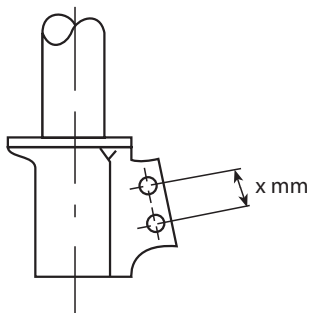

1)

333824 : X = 52 mm
333825, 323825 : X = 54 mm
333706, 333849, 323849 : X = 58 mm

2) SM1504 : 1.2L

3) SM1503 : 1.4L

MODEL FAHRZEUG MODELE	YEAR JAHR ANNEE	FRONT	REAR	FRONT	REAR	FRONT	REAR	FRONT	REAR
								PROTECTION KIT MOUNTING KIT	