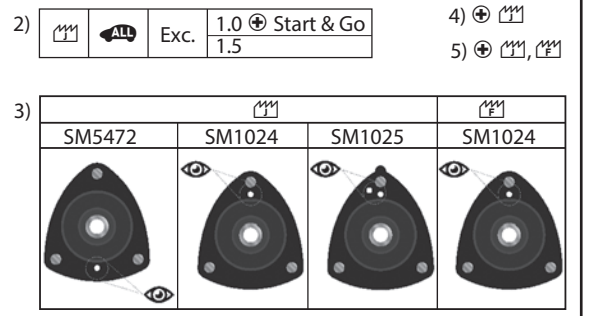

MODEL FAHRZEUG MODELE	YEAR JAHR ANNEE	FRONT/VORNE/AVANT				REAR/HINTEN/ARRIERE			
		PREMIUM Twin-tube Oil	EXCEL-G Twin-tube Gas	GAS-A-JUST Mono-tube Gas		PREMIUM Twin-tube Oil	EXCEL-G Twin-tube Gas	GAS-A-JUST Mono-tube Gas	

Toyota (J)

Yaris I

1.0 (2WD) (P10) 1.3 (2WD) 1.4 TD, D4D (2WD)	3.99 - 1.06 3.99 - 1.06 10.01 - 1.06		333368		343431	
			323058		353015	
			910047¹⁾²⁾ SM5472¹⁾³⁾ SM1024¹⁾³⁾ SM1025¹⁾³⁾		910052¹⁾⁴⁾ SM9905¹⁾⁵⁾	
1.5 (2WD) (P10)	1.01 - 1.06		333368		343805	
			323058		353024	
			910047¹⁾²⁾ SM5472¹⁾³⁾ SM1024¹⁾³⁾ SM1025¹⁾³⁾		910052¹⁾⁴⁾ SM9905¹⁾⁵⁾