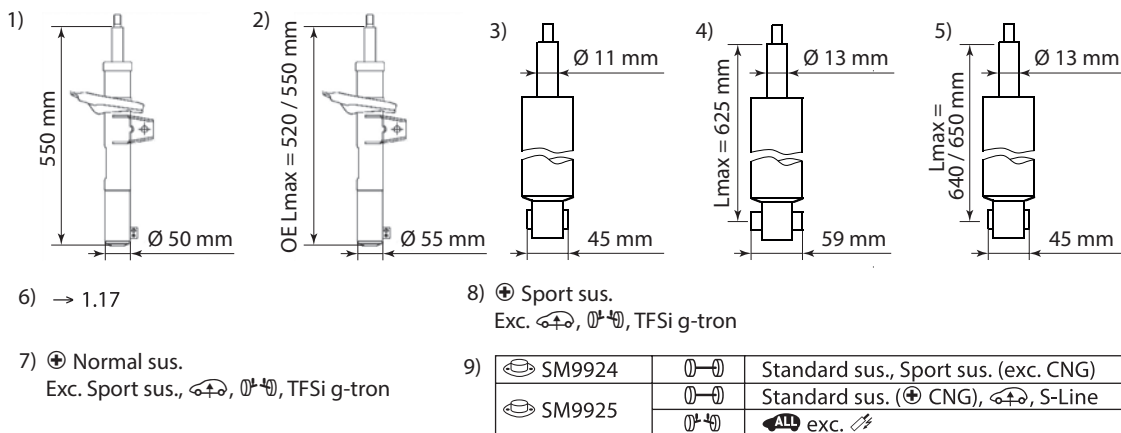

A3 (8V1, 8VK) , A3 Sportback (8VA, 8VF) , A3 Limousine (8VS, 8VM)

(2WD) Incl. Sport sus., Exc.	(8V_)	4.12 -	3348039¹⁾	 	3430023³⁾	 	
			3358015²⁾		3448024⁴⁾		
			910255 SM1051⁶⁾			910256⁷⁾ SM9924⁹⁾ 910257⁸⁾ SM9925⁹⁾	
(4WD) Incl. Sport sus., Exc. , RS3, S3	(8V_)	8.12 -	3348039¹⁾	 	3448024⁴⁾	 	
			3358015²⁾				
			SM1051⁶⁾			910256⁷⁾ SM9924⁹⁾ 910257⁸⁾ SM9925⁹⁾