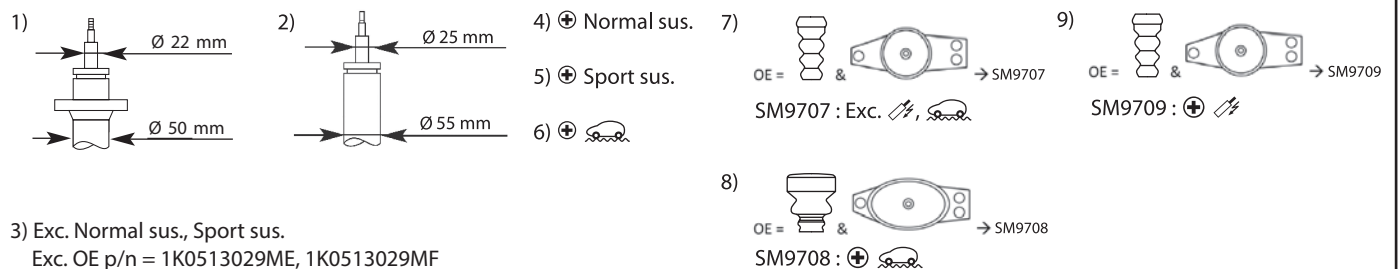

Golf VI Variant

[2WD] [4WD] ALL Exc. Sport sus.,	(AJ5)	7.09 -		334834 ¹⁾ 335808 ²⁾ 324703 ¹⁾ 325700 ²⁾		344459 354006		
[2WD] [4WD] ALL + Exc. Sport sus.,	(AJ5)	7.09 - 12.11				349137 ³⁾		

MODEL FAHRZEUG MODELE	YEAR JAHR ANNEE	FRONT/VORNE/AVANT			REAR/HINTEN/ARRIERE		
		PREMIUM Twin-tube Oil	EXCEL-G Twin-tube Gas	GAS-A-JUST Mono-tube Gas	PREMIUM Twin-tube Oil	EXCEL-G Twin-tube Gas	GAS-A-JUST Mono-tube Gas