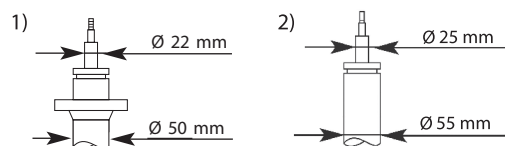

Golf VI Variant

[2WD] [4WD] ALL Exc. Sport sus.,	(AJ5)	7.09 -		334834 ¹⁾ 335808 ²⁾ 324703 ¹⁾ 325700 ²⁾		344459 354006		
[2WD] [4WD] ALL + Exc. Sport sus.,	(AJ5)	7.09 - 12.11				349137 ³⁾		

MODEL FAHRZEUG MODELE	YEAR JAHR ANNEE	FRONT/VORNE/AVANT			REAR/HINTEN/ARRIERE		
		PREMIUM Twin-tube Oil	EXCEL-G Twin-tube Gas	GAS-A-JUST Mono-tube Gas	PREMIUM Twin-tube Oil	EXCEL-G Twin-tube Gas	GAS-A-JUST Mono-tube Gas