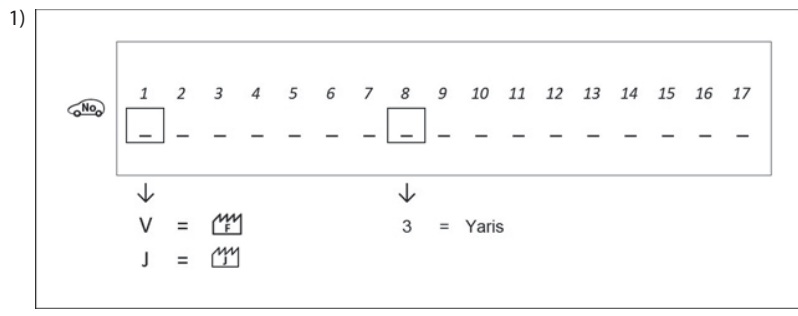

MODEL FAHRZEUG MODELE	YEAR JAHR ANNEE	FRONT/VORNE/AVANT				REAR/HINTEN/ARRIERE			
		PREMIUM Twin-tube Oil	EXCEL-G Twin-tube Gas	GAS-A-JUST Mono-tube Gas		PREMIUM Twin-tube Oil	EXCEL-G Twin-tube Gas	GAS-A-JUST Mono-tube Gas	

Toyota (J)

Yaris I

1.0 (2WD) (P10) 1.3 (2WD) 1.4 TD, D4D (2WD)	3.99 - 1.06 3.99 - 1.06 10.01 - 1.06		333368		343431	
			323058		353015	
			910047¹⁾²⁾ SM5472¹⁾³⁾ SM1024¹⁾³⁾ SM1025¹⁾³⁾		910052¹⁾⁴⁾ SM9905¹⁾⁵⁾	
1.5 (2WD) (P10)	1.01 - 1.06		333368		343805	
			323058		353024	
			910047¹⁾²⁾ SM5472¹⁾³⁾ SM1024¹⁾³⁾ SM1025¹⁾³⁾		910052¹⁾⁴⁾ SM9905¹⁾⁵⁾