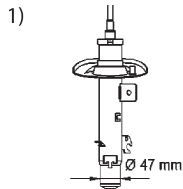

MODEL FAHRZEUG MODELE	YEAR JAHR ANNEE	FRONT/VORNE/AVANT				REAR/HINTEN/ARRIERE			
		PREMIUM Twin-tube Oil	EXCEL-G Twin-tube Gas	GAS-A-JUST Mono-tube Gas		PREMIUM Twin-tube Oil	EXCEL-G Twin-tube Gas	GAS-A-JUST Mono-tube Gas	

Peugeot (F)

207 SW

1.4, 1.4 16V	6.07 -		339710 L¹⁾³⁾ 339709 R¹⁾³⁾			345076		
		910114	MB1901 SM1932					
1.6 16V (88 kW), 1.6 HDi Exc.	6.07 -		339708 L²⁾⁴⁾ 339707 R²⁾⁴⁾			345076		
		910114	MB1901 SM1932					

3) 1.4 16V (70 kW) : exc. , Trendy, Sport

4) 1.6 16V (88 kW) : exc. Trendy, Sport

208 I

1.0, 1.2 GPL, 1.2 PureTech 82 (CA_, CC_) 1.2 THP 110, 1.2 VTi 68 / PureTech 68 1.2 VTi 82, 1.4 GPL, 1.4 VTi 1.6 (kW : 88, 89, 115), 1.6 GTi, 1.6 THP 165 1.4 HDi, 1.5 BlueHDi 100, 1.6 HDi 1.6 HDi / BlueHDi 75, 1.6 BlueHDi 100 1.6 BlueHDi 120	3.12 -		3338013 L¹⁾ 3338012 R¹⁾			349019		
			3338015 L²⁾ 3338014 R²⁾					
			3348013 L³⁾ 3348012 R³⁾					
			3338054 L⁴⁾ 3338053 R⁴⁾					
		910259⁵⁾	MB1901					
		910260⁵⁾	SM1553					
		910261⁵⁾						

5)

Suspension	Body style									
		EC5	DV	EB	EP					
					EP3C	EP6CDT	EP6FDT	EP6CDTX	EP6FDTX	
Normal sus.					910260	910261	910260	910261	910259	910259
		910260	910260	910261	910260	910261	910261	910259	910259	
	box							∅	∅