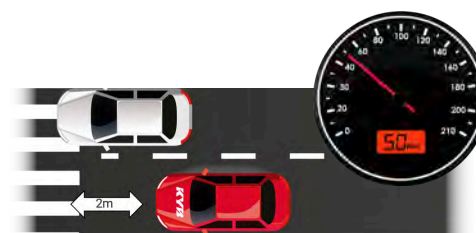

Why is it important to replace shock absorbers?

New KYB shock absorbers:

- Reduce braking distances.
- Increase road holding.
- Maintain comfort.
- Limit tyre wear.
- Reduce deterioration of other suspension components.