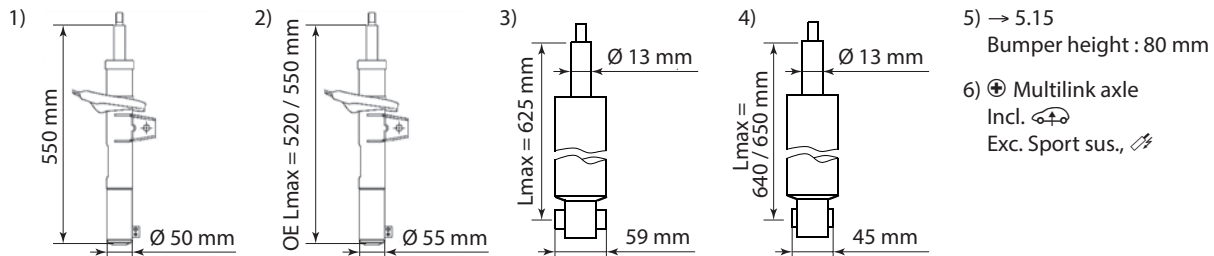

Skoda

MODEL FAHRZEUG MODELE	YEAR JAHR ANNEE	FRONT/VORNE/AVANT			REAR/HINTEN/ARRIERE		
		PREMIUM Twin-tube Oil	EXCEL-G Twin-tube Gas	GAS-A-JUST Mono-tube Gas	PREMIUM Twin-tube Oil	EXCEL-G Twin-tube Gas	GAS-A-JUST Mono-tube Gas

Skoda (CS)

Octavia III Combi (5E5)

(2WD) 1.0 TSi, 1.2 TSi, 1.4 TSi, 1.6, 1.8 TSi 1.6 TDi (kW : 66, 77, 81), 2.0 TDi Incl. Sport sus., Exc. , RS	(5E5) 11.12 -		3348039¹⁾ 3358015²⁾		3448024³⁾ 3448025⁴⁾	
		910255⁵⁾ SM1051			910332⁶⁾ SM9925	
(2WD) 1.4 TSi G-TEC, 2.0 TSi RS (180 kW) Exc.	(5E5) 11.13 -		3348039¹⁾ 3358015²⁾			
		910255⁵⁾ SM1051			910332⁶⁾ SM9925	
(2WD) 1.5 TSi, 2.0 TSi, 1.6 TDi (85 kW) Exc. Sport sus., ,	(5E5) 2.17 -		3348039¹⁾ 3358015²⁾		3448025⁴⁾	
		910255⁵⁾ SM1051			910332⁶⁾ SM9925	
(2WD) 2.0 TSi RS (162 kW, 169 kW), 2.0 TDi RS Incl. Sport sus. Exc. H/D,	(5E5) 11.12 -		3348039¹⁾ 3358015²⁾		3448024³⁾	
		910255⁵⁾ SM1051			SM9925	
(4WD) 1.8 TSi, 1.6 TDi (77 kW, 81 kW) 2.0 TDi, 2.0 TDi RS Incl. Sport sus., Exc. H/D, , Scout	(5E5) 11.12 -		3348039¹⁾ 3358015²⁾		3448024³⁾	
		910255⁵⁾ SM1051			910332⁶⁾ SM9925	
(4WD) 1.6 TDi (85 kW) Exc.	(5E5) 2.17 -		3348039¹⁾ 3358015²⁾			
		910255⁵⁾ SM1051			910332⁶⁾ SM9925	
(4WD) 1.8 TSi, 2.0 TDi, 2.0 TDi RS H/D Exc. Sport sus., , , Scout	(5E5) 9.14 -		3348039¹⁾ 3358015²⁾			
		910255⁵⁾ SM1051			910332⁶⁾ SM9925	
(4WD) Scout Exc.	(5E5) 11.12 -		3348039¹⁾ 3358015²⁾			
		910255⁵⁾ SM1051			910332⁶⁾ SM9925	

Octavia IV (NX3) , Octavia IV Combi (NX5)

(2WD) (4WD) ALL Multilink axle Incl. Exc. Sport sus.,	(NX3, NX5) 11.19 -					
					910332