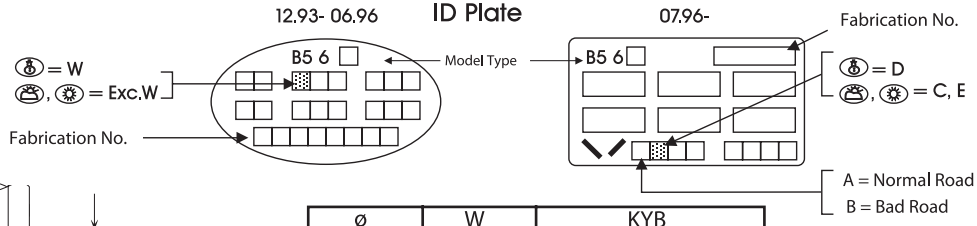

MODEL FAHRZEUG MODELE	YEAR JAHR ANNEE	FRONT/VORNE/AVANT			REAR/HINTEN/ARRIERE		
		PREMIUM Twin-tube Oil	EXCEL-G Twin-tube Gas	GAS-A-JUST Mono-tube Gas	PREMIUM Twin-tube Oil	EXCEL-G Twin-tube Gas	GAS-A-JUST Mono-tube Gas
Renault (F)							
Laguna I Exc. 							
1.8 (B560, B56B, B56S, B56T)	1) 4.95 - 3.01	634802²⁾ 945502	334802²⁾ MB1901 SM1525 L SM1524 R				551805
1.8 (B560, B56B, B56S, B56T)	1) 4.95 - 3.01	634807³⁾ 945502	334807³⁾▼ MB1901 SM1525 L SM1524 R				551805
2.0 Exc. 2.0S (B56C, B56L) (B56C) (B56C) ABS (B56H) (B56H) ABS (B56L) (B56L) ABS (B56N) (B56N)	1) 4.95 - 3.01	634802²⁾ 945502	334802²⁾ MB1901 SM1525 L SM1524 R				551805
2.0 Exc. 2.0S (B56C) ABS (B56H) ABS (B56L) ABS (B56L) ABS	1) 4.95 - 3.01	634807³⁾ 945502	334807³⁾▼ MB1901 SM1525 L SM1524 R				551805
1.6 16V (B561, B568) 1.9 dTi (B56J) 2.0S (B56D, B56M) 2.2 D/TD (B562, B566, B569, B56F) 3.0 (B56E, B56R)	12.93 - 3.01	634802²⁾ 945502	334802²⁾ MB1901 SM1525 L SM1524 R				551805

1)

	Model Type	-4.95	4.95-
1800 cc	B 560		S000001 → , E000001 →
	B 56A	→ S023509	S023510 → , E000001 →
	B 56B	→ S060991, → E060293	S060992 → , E060294 →
	B 56S	→ S003274, → E012489	S003275 → , E012490 →
	B 56T		S000001 → , E000001 →
	B 56Z	→ S000011	S000012 → , E000001 →
2000 cc	B 56C	→ S059001, → E036671	S059002 → , E036672 →
	B 56H	→ S010453	S010454 → , E000001 →
	B 56L		S000001 → , E000001 →
	B 56N	→ S001608	S001609 → , E000001 →

2), 3)

	ø	W	KYB
2)	16 mm	34 mm	634802, 334802
3)	14 mm	24 mm	634807, 334807