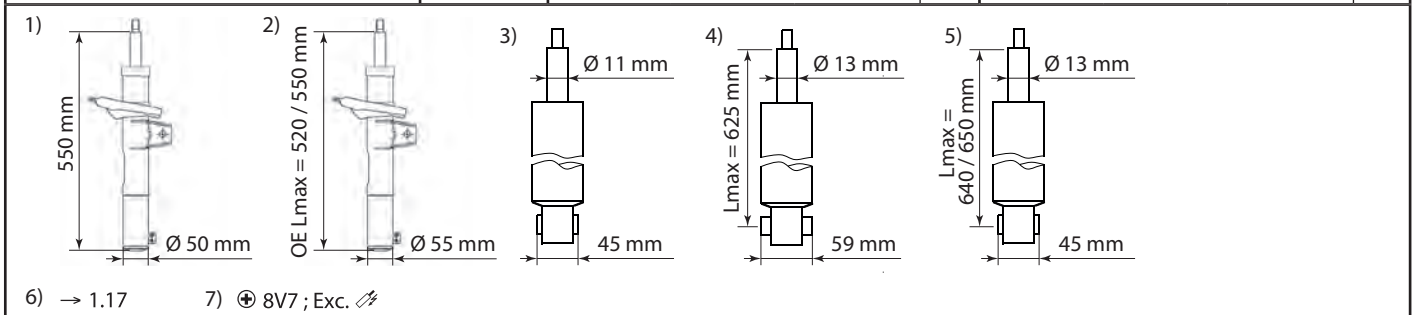

Audi

MODEL FAHRZEUG MODELE	YEAR JAHR ANNEE	FRONT/VORNE/AVANT			REAR/HINTEN/ARRIERE		
		PREMIUM Twin-tube Oil	EXCEL-G Twin-tube Gas	GAS-A-JUST Mono-tube Gas	PREMIUM Twin-tube Oil	EXCEL-G Twin-tube Gas	GAS-A-JUST Mono-tube Gas

Audi (D)

A3 Cabriolet (8V7, 8VE)

(8V_) 10.13 - Exc. Sport sus., , 1.5 TFSi, S3		3348039¹⁾ 3358015²⁾	SM1051⁶⁾			SM9925⁷⁾
(8V_) 5.17 - 1.5 TFSi Incl. Sport sus., Exc.		3348039¹⁾ 3358015²⁾	SM1051⁶⁾		3430023³⁾ 3448024⁴⁾ 3448025⁵⁾	SM9925⁷⁾

A3 Sportback (8YA)

(8YA) 6.20 - 40 TFSIe, 45 TFSIe Exc.					910332	

A4 (8D2) , A4 Avant (8D5)

(8D*, B5) 11.94 - 1.99 Exc. Sport sus.		341842 351700	SM1711²⁾▼ SM5236²⁾		343271¹⁾ 353014¹⁾	SM5377²⁾
(8D*, B5) 11.94 - 1.99 Sport sus.		351700	SM1711²⁾▼ SM5236²⁾		343271¹⁾ 353014¹⁾	SM5377²⁾
(8D*, B5) 11.94 - 1.99 Exc. Sport sus., S4		341842 351700	SM1711²⁾▼ SM5236²⁾		341909	
(8D*, B5) 11.94 - 1.99 Sport sus. Exc. S4		351700	SM1711²⁾▼ SM5236²⁾		341909	

1)

2) KYB		
SM1711 ▼		→ 8D-W-012335
SM1712 ▼		8D-W-012335 →
SM5236		
SM5377		→ 8D-X-199 999
∅		8D-X-200 001 →

See pictures in section
suspension mounting type
numerical listing