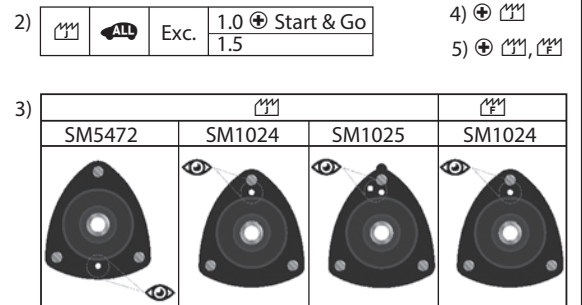

MODEL FAHRZEUG MODELE	YEAR JAHR ANNEE	FRONT/VORNE/AVANT				REAR/HINTEN/ARRIERE			
		PREMIUM Twin-tube Oil	EXCEL-G Twin-tube Gas	GAS-A-JUST Mono-tube Gas		PREMIUM Twin-tube Oil	EXCEL-G Twin-tube Gas	GAS-A-JUST Mono-tube Gas	

Toyota (J)

Yaris I

1.0 (2WD) (P10) 1.3 (2WD) 1.4 TD, D4D (2WD)	3.99 - 1.06 3.99 - 1.06 10.01 - 1.06	333368		343431	
		323058		353015	
		910047¹⁾²⁾ SM5472¹⁾³⁾ SM1024¹⁾³⁾ SM1025¹⁾³⁾			910052¹⁾⁴⁾ SM9905¹⁾⁵⁾
1.5 (2WD) (P10)	1.01 - 1.06	333368		343805	
		323058		353024	
		910047¹⁾²⁾ SM5472¹⁾³⁾ SM1024¹⁾³⁾ SM1025¹⁾³⁾			910052¹⁾⁴⁾ SM9905¹⁾⁵⁾