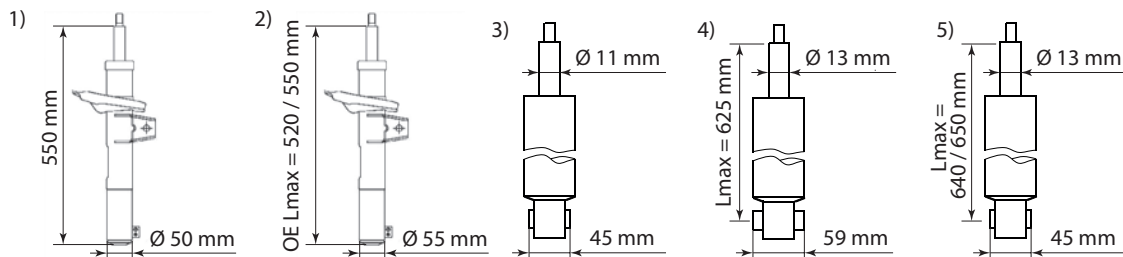

MODEL FAHRZEUG MODELE	YEAR JAHR ANNEE	FRONT/VORNE/AVANT			REAR/HINTEN/ARRIERE		
		PREMIUM Twin-tube Oil	EXCEL-G Twin-tube Gas	GAS-A-JUST Mono-tube Gas	PREMIUM Twin-tube Oil	EXCEL-G Twin-tube Gas	GAS-A-JUST Mono-tube Gas

Seat (E)

Leon (1M1)

(4WD) 1.8 20V T 4, 1.9 TDI Syncro, 2.8 Cupra 4	(1M1) 10.99 - 9.05		334670			343310	553243	

Leon (1P1)

ALL Exc. Sport sus.	(1P1) 5.05 -		334834¹⁾ 335808²⁾ 324703¹⁾ 325700²⁾			344459 354006		
			910059 SM1714			910058 SM9707		

Leon (5F1) , Leon SC (5F5) , Leon ST (5F8)

(2WD) ALL Incl. Sport sus., Exc. , Cupra R	(5F_) 9.12 -		3348039¹⁾ 3358015²⁾			3430023³⁾ 3448024⁴⁾ 3448025⁵⁾		
			SM1051			910247⁶⁾ SM9924⁷⁾ 910332⁶⁾ SM9925⁷⁾		
(4WD) 1.8 TSi, 1.6 TDi, 2.0 TDi Incl. Sport sus., Exc.	(5F_) 4.14 -		3348039¹⁾ 3358015²⁾			3448024⁴⁾		
			SM1051			910332⁶⁾ SM9924⁷⁾ SM9925⁷⁾		

6)

910247		ALL (2WD) ⊕ Normal sus. Exc. TGI, Sport sus., ,
910332	Multilink axle	ALL (2WD) (4WD) ⊕ Bumper height : 127 mm Exc. Cupra, Sport sus., ,

7)

SM9924		ALL (2WD) ⊕ Normal sus., Sport sus. Exc. CNG, TGI, ,
SM9925		ALL (2WD) ⊕ CNG, TGI, Normal sus., ,
		ALL (2WD) ⊕ Normal sus., Sport sus., Exc.

Leon (KL1) , Leon Sportstourer (KL8)

ALL ⊕ Multilink axle Exc. 1.0 TSI Mild Hybrid Exc. Sport sus., ,	(KL1, KL8) 11.19 -							
						910332¹⁾		

1) Bumper height : 127 mm