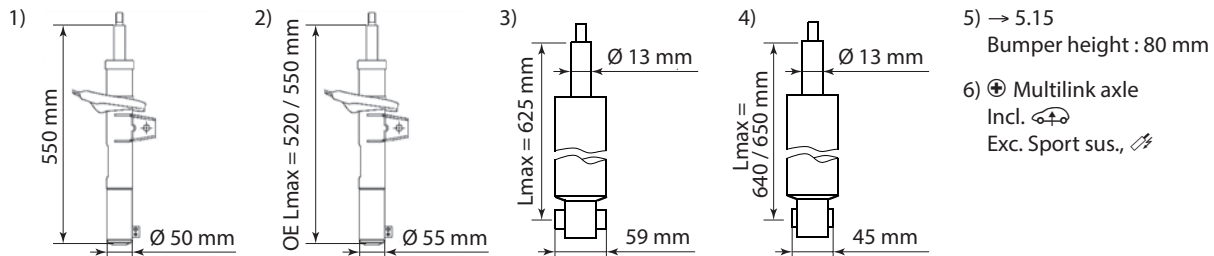

Skoda

MODEL FAHRZEUG MODELE	YEAR JAHR ANNEE	FRONT/VORNE/AVANT			REAR/HINTEN/ARRIERE		
		PREMIUM Twin-tube Oil	EXCEL-G Twin-tube Gas	GAS-A-JUST Mono-tube Gas	PREMIUM Twin-tube Oil	EXCEL-G Twin-tube Gas	GAS-A-JUST Mono-tube Gas

Skoda (CS)

Octavia III Combi (5E5)

(2WD) 1.0 TSi, 1.2 TSi, 1.4 TSi, 1.6, 1.8 TSi 1.6 TDi (kW : 66, 77, 81), 2.0 TDi Incl. Sport sus., Exc. , RS	(5E5) 11.12 -		3348039¹⁾ 3358015²⁾		3448024³⁾ 3448025⁴⁾	
(2WD) 1.4 TSi G-TEC, 2.0 TSi RS (180 kW) Exc.	(5E5) 11.13 -		3348039¹⁾ 3358015²⁾			
(2WD) 1.5 TSi, 2.0 TSi, 1.6 TDi (85 kW) Exc. Sport sus., ,	(5E5) 2.17 -		3348039¹⁾ 3358015²⁾		3448025⁴⁾	
(2WD) 2.0 TSi RS (162 kW, 169 kW), 2.0 TDi RS Incl. Sport sus. Exc. H/D,	(5E5) 11.12 -		3348039¹⁾ 3358015²⁾		3448024³⁾	
(4WD) 1.8 TSi, 1.6 TDi (77 kW, 81 kW) 2.0 TDi, 2.0 TDi RS Incl. Sport sus., Exc. H/D, , Scout	(5E5) 11.12 -		3348039¹⁾ 3358015²⁾		3448024³⁾	
(4WD) 1.6 TDi (85 kW) Exc.	(5E5) 2.17 -		3348039¹⁾ 3358015²⁾			
(4WD) 1.8 TSi, 2.0 TDi, 2.0 TDi RS H/D Exc. Sport sus., , , Scout	(5E5) 9.14 -		3348039¹⁾ 3358015²⁾			
(4WD) Scout Exc.	(5E5) 11.12 -		3348039¹⁾ 3358015²⁾			

Octavia IV (NX3) , Octavia IV Combi (NX5)

(2WD) (4WD) ALL Multilink axle Incl. Exc. Sport sus.,	(NX3, NX5) 11.19 -