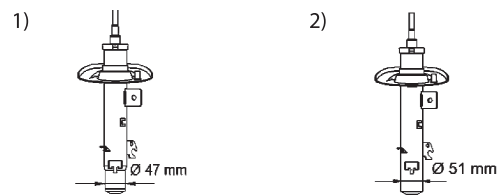

MODEL FAHRZEUG MODELE	YEAR JAHR ANNEE	FRONT/VORNE/AVANT			REAR/HINTEN/ARRIERE		
		PREMIUM Twin-tube Oil	EXCEL-G Twin-tube Gas	GAS-A-JUST Mono-tube Gas	PREMIUM Twin-tube Oil	EXCEL-G Twin-tube Gas	GAS-A-JUST Mono-tube Gas

Peugeot (F)

207 SW

1.4, 1.4 16V	6.07 -		339710 L¹⁾³⁾ 339709 R¹⁾³⁾		345076	
		910114	MB1901 SM1932			
1.6 16V (88 kW), 1.6 HDi Exc.	6.07 -		339708 L²⁾⁴⁾ 339707 R²⁾⁴⁾		345076	
		910114	MB1901 SM1932