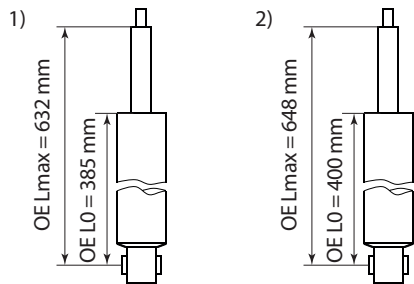

Skoda

MODEL FAHRZEUG MODELE	YEAR JAHR ANNEE	FRONT/VORNE/AVANT				REAR/HINTEN/ARRIERE			
		PREMIUM Twin-tube Oil	EXCEL-G Twin-tube Gas	GAS-A-JUST Mono-tube Gas		PREMIUM Twin-tube Oil	EXCEL-G Twin-tube Gas	GAS-A-JUST Mono-tube Gas	

Skoda (CS)

Fabia

Fabia I 1.0, 1.2, 1.4, 1.4 16V, 1.4 TDi, 1.9 SDi, 1.9 TDi, 2.0 ⊕ Exc. Sport sus.	(6Y)	8.99 - 12.07		334835 <u>324702</u>			343348		
			910084 SM1713			915400 SM9704			
Fabia I 1.0, 1.2, 1.4, 1.4 16V, 1.4 TDi, 1.9 SDi, 1.9 TDi, 2.0 ⊕ Sport sus. Exc.	(6Y)	8.99 - 12.07		334835 <u>324702</u>			343485		
			910084 SM1713			915400 SM9704			
Fabia II 1.2, 1.2 12V, 1.2 LPG, 1.2 TSi, 1.2 TDi, 1.4, 1.4 LPG, 1.4 TSi, 1.4 TDi, 1.6, 1.6 TDi, 1.9 TDi Exc. , Sport sus.,		12.06 - 12.14		334835 <u>324702</u>			343328 <u>353025</u>	552700	
			910084 SM1713			915400 SM9704			
Fabia II 1.2, 1.2 12V, 1.2 LPG, 1.2 TSi, 1.2 TDi, 1.4, 1.4 LPG, 1.4 TSi, 1.4 TDi, 1.6, 1.6 TDi, 1.9 TDi ⊕ Exc. Sport sus.,		12.06 - 12.14		334835 <u>324702</u>			343348		
			910084 SM1713			915400 SM9704			
Fabia II 1.2, 1.2 12V, 1.2 LPG, 1.2 TSi, 1.2 TDi, 1.4, 1.4 LPG, 1.4 TSi, 1.4 TDi, 1.6, 1.6 TDi, 1.9 TDi ⊕ Sport sus., Exc.		12.06 - 12.14		334835 <u>324702</u>			343485		
			910084 SM1713			915400 SM9704			
Fabia III ⊕ ALL Exc. Sport sus.	(NJ3, NJ5)	8.14 -		339763			343328¹⁾ 343348²⁾ <u>353025¹⁾</u>	552700¹⁾	
				SM1708			SM9704		
Fabia III ⊕ ALL ⊕ Sport sus.	(NJ3, NJ5)	8.14 -		339763			343824		
				SM1708			SM9704		

Favorit

	(781)	88 - 94	633835	333835		441800			
			913268 SM5505			SM9700