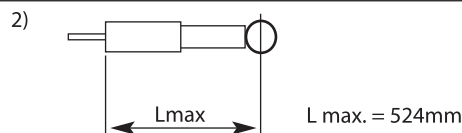

MODEL FAHRZEUG MODELE	YEAR JAHR ANNEE	FRONT/VORNE/AVANT				REAR/HINTEN/ARRIERE			
		PREMIUM Twin-tube Oil	EXCEL-G Twin-tube Gas	GAS-A-JUST Mono-tube Gas		PREMIUM Twin-tube Oil	EXCEL-G Twin-tube Gas	GAS-A-JUST Mono-tube Gas	

Renault (F)

R 19 / Chamade

2x(0) Exc. 1.8 16V	9.88 - 95	633808	333808 <u>323808</u>	945502 MB1901 SM1515¹⁾ SM1518¹⁾▼			343233²⁾	
4x(0) Exc. 1.8 16V	9.88 - 95	633808	333808 <u>323808</u>	945502 MB1901 SM1515			343234³⁾	
R 19 / Chamade 1.8 16V	9.88 - 95			945502 MB1901				

1) SM1515 : Exc. B/C/L 532
SM1518 : B/C/L 532

R 21 (2WD)

 1.4 (L48D, B48D) 1.7 (L48 1/2/E/F/M/N, B48 1/2/E/F) 1.9 D (L48 H/I, B48H/I)	86 - 94	631004	331002▼	943130▼ MB1901 SM1508▼		441057	341100	
 2.0 (L483, L48C, L48R) 2.2 (L48K) 2.1 D (L486, L480, L48V)	86 - 94			943130▼ MB1901 SM1508¹⁾▼ SM1509¹⁾ SM1510¹⁾▼		441057	341100	

1)

	Model	Year	KYB
2.0	B48K / B48Y / B483 K48B / K48R / K48S / K489 L48Q / L48S / L48Y	86 -	SM1509
2.0	B48C / B48R K48C / L48C / L48K ⊕ ⊕	86 -	SM1508
2.0	B48C / B48R K48C / L48C / L48K ⊕ ⊕	86 -	SM1509
2.0	K48K / K483 L48K / L48R / L483 / L489	86 - 4.89	SM1508
2.0	K48K / K483 L48K / L48R / L483 / L489	5.89 -	SM1509
2.0 Turbo	L48 / L485	7.87 -	SM1510
2.1 D / TD	B48A / B48P / B48W / B480 / B486 / B487 / B488 K48A / K48P / K48W / K480 / K487 L48A / L48P / L48W / L480 / L487	86 -	SM1509
2.1 D / TD	B480 / B48V ⊕ ⊕ K480 / K48V ⊕ ⊕ S480 / S48V / S486 ⊕ ⊕	86 -	SM1508
2.1 D / TD	B480 / B48V ⊕ ⊕ K480 / K48V ⊕ ⊕ S480 / S48V / S486 ⊕ ⊕	86 -	SM1509
2.1 D / TD	K486 / K488 L48V / L486 / L488	86 - 4.89	SM1508
2.1 D / TD	K486 / K488 L48V / L486 / L488	5.89 -	SM1509