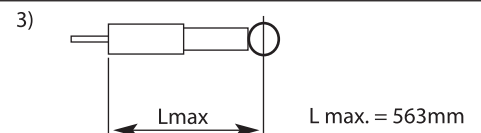

MODEL FAHRZEUG MODELE	YEAR JAHR ANNEE	FRONT/VORNE/AVANT				REAR/HINTEN/ARRIERE			
		PREMIUM Twin-tube Oil	EXCEL-G Twin-tube Gas	GAS-A-JUST Mono-tube Gas		PREMIUM Twin-tube Oil	EXCEL-G Twin-tube Gas	GAS-A-JUST Mono-tube Gas	

Renault (F)

R 19 / Chamade

2x(0) Exc. 1.8 16V	9.88 - 95	633808	333808 <u>323808</u>	945502 MB1901 SM1515¹⁾ SM1518¹⁾▼			343233²⁾	
4x(0) Exc. 1.8 16V	9.88 - 95	633808	333808 <u>323808</u>	945502 MB1901 SM1515			343234³⁾	
R 19 / Chamade 1.8 16V	9.88 - 95			945502 MB1901				

1) SM1515 : Exc. B/C/L 532
SM1518 : B/C/L 532

R 21 (2WD)

 1.4 (L48D, B48D) 1.7 (L48 1/2/E/F/M/N, B48 1/2/E/F) 1.9 D (L48 H/I, B48H/I)	86 - 94	631004	331002▼	943130▼ MB1901 SM1508▼		441057	341100	
 2.0 (L483, L48C, L48R) 2.2 (L48K) 2.1 D (L486, L480, L48V)	86 - 94			943130▼ MB1901 SM1508¹⁾▼ SM1509¹⁾ SM1510¹⁾▼		441057	341100	

1)

	Model	Year	KYB
2.0	B48K / B48Y / B483 K48B / K48R / K48S / K489 L48Q / L48S / L48Y	86 -	SM1509
2.0	B48C / B48R K48C / L48C / L48K ⊕ ⊕	86 -	SM1508
2.0	B48C / B48R K48C / L48C / L48K ⊕ ⊕	86 -	SM1509
2.0	K48K / K483 L48K / L48R / L483 / L489	86 - 4.89	SM1508
2.0	K48K / K483 L48K / L48R / L483 / L489	5.89 -	SM1509
2.0 Turbo	L48 / L485	7.87 -	SM1510
2.1 D / TD	B48A / B48P / B48W / B480 / B486 / B487 / B488 K48A / K48P / K48W / K480 / K487 L48A / L48P / L48W / L480 / L487	86 -	SM1509
2.1 D / TD	B480 / B48V ⊕ ⊕ K480 / K48V ⊕ ⊕ S480 / S48V / S486 ⊕ ⊕	86 -	SM1508
2.1 D / TD	B480 / B48V ⊕ ⊕ K480 / K48V ⊕ ⊕ S480 / S48V / S486 ⊕ ⊕	86 -	SM1509
2.1 D / TD	K486 / K488 L48V / L486 / L488	86 - 4.89	SM1508
2.1 D / TD	K486 / K488 L48V / L486 / L488	5.89 -	SM1509