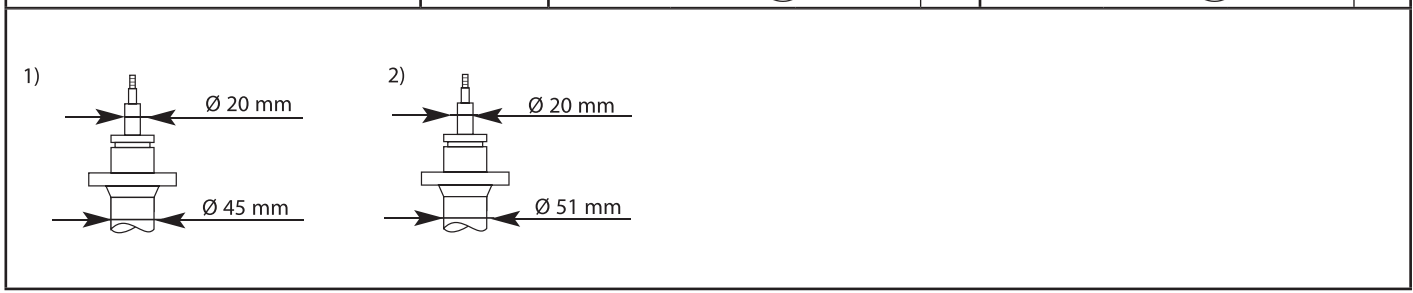

BMW

MODEL FAHRZEUG MODELE	YEAR JAHR ANNEE	FRONT/VORNE/AVANT				REAR/HINTEN/ARRIERE			
		PREMIUM Twin-tube Oil	EXCEL-G Twin-tube Gas	GAS-A-JUST Mono-tube Gas		PREMIUM Twin-tube Oil	EXCEL-G Twin-tube Gas	GAS-A-JUST Mono-tube Gas	

BMW (D)

3 Series (E30) Exc. M-Technik sus.

316/316i Sport 318i/318iS Sport 320i Sport 324d Sport	(E30)	82 - 12.90		364021²⁾ 374008²⁾			343184	553124▼ 243019	
			910084	SM1000			SM9000		

3 Series (E30) Exc. M-Technik sus.

318i, 320i, 325i Incl. Sport Exc. (4WD) (325iX)	(E30)	85 - 2.93		364021²⁾ 374008²⁾			343184	553124▼ 243019	
			910084	SM1000			SM9000		

3 Series Touring (E30) Exc. M-Technik sus.

316i, 318i Exc. Sport	(E30)	3.89 - 9.89		363500¹⁾ 373019¹⁾			343184	553124▼ 243019	
			910084	SM1000			SM9000		
316i, 318i Exc. Sport	(E30)	10.89 - 2.94		364021²⁾ 374008²⁾			343184	553124▼ 243019	
			910084	SM1000			SM9000		
316i Sport 318i Sport	(E30)	3.89 - 2.94		364021²⁾ 374008²⁾			343184	553124▼ 243019	
			910084	SM1000			SM9000		
320i, 324td, 325i Incl. Sport Exc. (4WD) (325iX)	(E30)	88 - 2.94		364021²⁾ 374008²⁾			343184	553124▼ 243019	
			910084	SM1000			SM9000		

3 Series (E30) M-Technik sus. Exc. (4WD) (325iX), M3

ALL	(E30)	82 - 12.90 85 - 2.93 89 - 2.94		374008²⁾				243019	
				SM1000				SM9000	

3 Series (E30) M3

ALL	(E30)	87 - 91							
				SM1000				SM9000