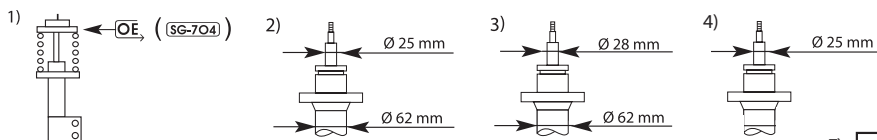

MODEL FAHRZEUG MODELE	YEAR JAHR ANNEE	FRONT/VORNE/AVANT				REAR/HINTEN/ARRIERE			
		PREMIUM Twin-tube Oil	EXCEL-G Twin-tube Gas	GAS-A-JUST Mono-tube Gas		PREMIUM Twin-tube Oil	EXCEL-G Twin-tube Gas	GAS-A-JUST Mono-tube Gas	

Fiat Commercial (I)

Ducato

10Q Incl. Exc. H/D, Camping Car	(230)	94 - 12.01	635806²⁾ 915808 ▼ MB1905 910091 SM1920⁷⁾ SM1921⁷⁾ (SG-704) ¹⁾		344283		
14Q Incl. Exc. H/D, Camping Car	(230)	94 - 12.01	635806²⁾ 915808 ▼ MB1905 910091 SM1920⁷⁾ SM1921⁷⁾ (SG-704) ¹⁾		344284		
18Q Incl. Exc. H/D, Camping Car	(230)	94 - 12.01	635807³⁾ 910096 MB1905 SM1920⁷⁾ SM1921⁷⁾ (SG-704) ¹⁾		345021		
18Q Camping Car Grand Export Exc. H/D	(230)	94 - 12.01	635807³⁾ 910096 MB1905 SM1920⁷⁾ SM1921⁷⁾ (SG-704) ¹⁾				
  Exc. H/D ⊕ Cars built in Russia	(244)	1.02 - 6.06 1.02 - 2.11	635806²⁾ 910091 MB1905 SM1926 L⁸⁾ SM1927 R⁸⁾		344283		
  Exc. H/D ⊕ Cars built in Russia	(244)	1.02 - 6.06 1.02 - 2.11	635807³⁾ 910096 MB1905 SM1926 L⁸⁾ SM1927 R⁸⁾		345041		
 Incl. H/D, , , Camping Car Exc.	(250)	4.06 -	910159 MB1905 SM1926 L⁸⁾ SM1927 R⁸⁾		345700⁵⁾ 345701⁶⁾		

5) 345700 : OE p/n = 1355822080, 1362579080, 1357402080, 1362557080, 1355826080, 1362551080, 1356966080, 1362578080
6) 345701 : OE p/n = 1355821080, 1362548080, 1356967080, 1362546080, 1355827080, 1362547080, 1355824080, 1362549080, 1368970080, 1355829080, 1362577080, 1368970080

5616154	5616154
SM1920 L	SM1921 L
SM1921 R	SM1920 R

8) → 2.14

Fiorino Qubo , Fiorino

 ⊖ ABS	(146)	93 -	631601		341324		
 ⊕ ABS	(146)	93 -	631601		341324