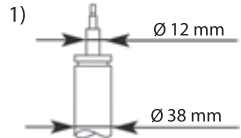

Audi (D)

A3 (8V1, 8VK)

 	(8V1, 8VK)	8.12 -						
			SM1051³⁾			SM9924⁴⁾		SM9925⁴⁾

2) Exc. Sport sus.,
3) → 1.17

4)

	SM9924		Standard sus., Sport sus. (exc. CNG)
	SM9925		Standard sus. (+ CNG), , S-Line
			exc.

A3 Cabriolet (8V7, 8VE)

	(8V7, 8VE)	10.13 -						
			SM1051¹⁾			SM9925²⁾		

1) → 1.17
2) + 8V7 ; Exc.

A3 Limousine (8VS, 8VM)

  +	(8VS, 8VM)	5.13 -				3430023¹⁾		
Incl. Sport sus. Exc. , Multilink Axle								
			910255²⁾			SM9924⁴⁾		SM9925⁴⁾
 	(8VS, 8VM)	10.13 -						
			SM1051³⁾			SM9924⁴⁾		SM9925⁴⁾