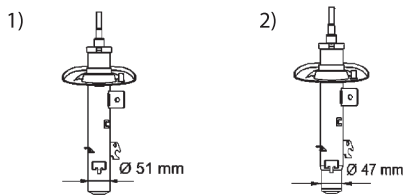

Renault

MODEL FAHRZEUG MODELE	YEAR JAHR ANNEE	FRONT/VORNE/AVANT			REAR/HINTEN/ARRIERE		
		PREMIUM Twin-tube Oil	EXCEL-G Twin-tube Gas	GAS-A-JUST Mono-tube Gas	PREMIUM Twin-tube Oil	EXCEL-G Twin-tube Gas	GAS-A-JUST Mono-tube Gas

Renault Commercial (F)

Kangoo II Express, Kangoo II Express Compact, Kangoo II Express Maxi

Kangoo II Express (FW0/1) 1.6, 1.5 dCi 75, 1.5 dCi 90, 1.5 dCi 110 (80 kW) ⊕ ⊕, ⊕ ⊕ H/D, ⊕	2.08 - 9.12		339766¹⁾					
		☹☹☹ 910135	☹☹☹ MB1509 ☹☹☹ SM1534	☹☹☹				
Kangoo II Express (FW0/1) 1.6 16V, 1.6 CNG, 1.6 Hi-Flex, 1.6 LPG, 1.5 dCi, 1.5 dCi 85 ⊕ H/D, ⊕	2.08 -		339766¹⁾					
		☹☹☹ 910135	☹☹☹ MB1509 ☹☹☹ SM1534	☹☹☹				
Kangoo II Express Compact (FW0/1) 1.6, 1.5 dCi 75, 1.5 dCi 90, 1.5 dCi 110 (80 kW) Exc. H/D, ⊕	2.08 - 7.12		3338011²⁾					
		☹☹☹ 910135	☹☹☹ MB1509 ☹☹☹ SM1534	☹☹☹				
Kangoo II Express Compact (FW0/1) 1.6 16V, 1.6 CNG, 1.6 Hi-Flex, 1.6 LPG, 1.5 dCi, 1.5 dCi 85 Exc. H/D, ⊕	2.08 -		3338011²⁾					
		☹☹☹ 910135	☹☹☹ MB1509 ☹☹☹ SM1534	☹☹☹				
Kangoo II Express Maxi (FW0/1) 1.6, 1.5 dCi 75, 1.5 dCi 90, 1.5 dCi 110 (80 kW) Exc. H/D, ⊕	2.08 - 9.12		339766¹⁾					
		☹☹☹ 910135	☹☹☹ MB1509 ☹☹☹ SM1534	☹☹☹				
Kangoo II Express Maxi (FW0/1) 1.6 16V, 1.6 CNG, 1.6 Hi-Flex, 1.6 LPG, 1.5 dCi, 1.5 dCi 85 Exc. H/D, ⊕	2.08 -		339766¹⁾					
		☹☹☹ 910135	☹☹☹ MB1509 ☹☹☹ SM1534	☹☹☹				
1.6 16V LPG (FW0/1) Incl. H/D, ⊕	2.08 -		339766¹⁾					
		☹☹☹ 910135	☹☹☹ MB1509 ☹☹☹ SM1534	☹☹☹				
Kangoo Z.E., Kangoo Maxi Z.E. (FW0/1)	10.11 -		339766¹⁾					
		☹☹☹ 910135	☹☹☹ MB1509 ☹☹☹ SM1534	☹☹☹				
1.2 TCe 115 (FW0/1)	7.13 -		339766¹⁾					
		☹☹☹ 910135		☹☹☹				

Kangoo II Express, Kangoo II Express Compact, Kangoo II Express Maxi

Kangoo II Express (FW0/1) 1.6 (64 kW), 1.6 16V, 1.6 CNG, 1.5 dCi, 1.5 dCi 75, 1.5 dCi 85, 1.5 dCi 90, 1.5 dCi 110 (80 kW) ⊕ ⊕ Exc. H/D, ⊕	2.08 -						3448010	⊕ ⊕