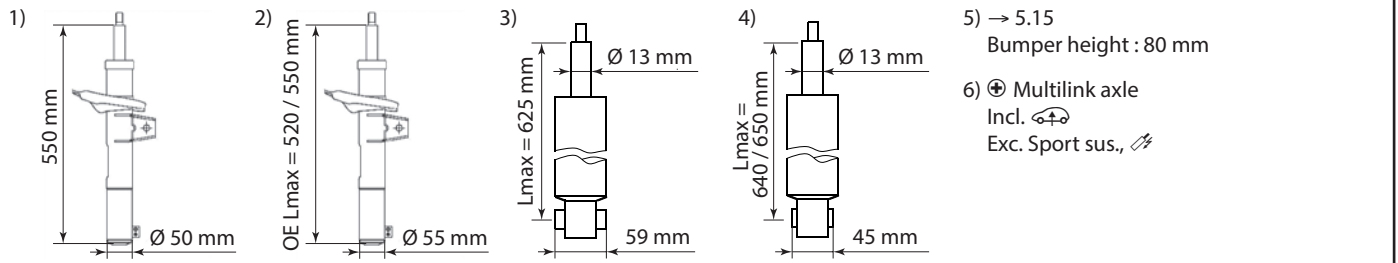

Skoda

MODEL FAHRZEUG MODELE	YEAR JAHR ANNEE	FRONT/VORNE/AVANT			REAR/HINTEN/ARRIERE		
		PREMIUM Twin-tube Oil	EXCEL-G Twin-tube Gas	GAS-A-JUST Mono-tube Gas	PREMIUM Twin-tube Oil	EXCEL-G Twin-tube Gas	GAS-A-JUST Mono-tube Gas

Skoda (CS)

Octavia III Combi (5E5)

[2WD] 1.0 TSi, 1.2 TSi, 1.4 TSi, 1.6, 1.8 TSi 1.6 TDi (kW : 66, 77, 81), 2.0 TDi Incl. Sport sus., Exc. , RS	(5E5) 11.12 -		3348039¹⁾ 3358015²⁾		3448024³⁾ 3448025⁴⁾	
[2WD] 1.4 TSi G-TEC, 2.0 TSi RS (180 kW) Exc.	(5E5) 11.13 -		3348039¹⁾ 3358015²⁾			
[2WD] 1.5 TSi, 2.0 TSi, 1.6 TDi (85 kW) Exc. Sport sus., ,	(5E5) 2.17 -		3348039¹⁾ 3358015²⁾		3448025⁴⁾	
[2WD] 2.0 TSi RS (162 kW, 169 kW), 2.0 TDi RS Incl. Sport sus. Exc. H/D,	(5E5) 11.12 -		3348039¹⁾ 3358015²⁾		3448024³⁾	
[4WD] 1.8 TSi, 1.6 TDi (77 kW, 81 kW) 2.0 TDi, 2.0 TDi RS Incl. Sport sus., Exc. H/D, , Scout	(5E5) 11.12 -		3348039¹⁾ 3358015²⁾		3448024³⁾	
[4WD] 1.6 TDi (85 kW) Exc.	(5E5) 2.17 -		3348039¹⁾ 3358015²⁾			
[4WD] 1.8 TSi, 2.0 TDi, 2.0 TDi RS H/D Exc. Sport sus., , , Scout	(5E5) 9.14 -		3348039¹⁾ 3358015²⁾			
[4WD] Scout Exc.	(5E5) 11.12 -		3348039¹⁾ 3358015²⁾			

Octavia IV (NX3) , Octavia IV Combi (NX5)

[2WD] [4WD] [ALL] Multilink axle Incl. Exc. Sport sus.,	(NX3, NX5) 11.19 -