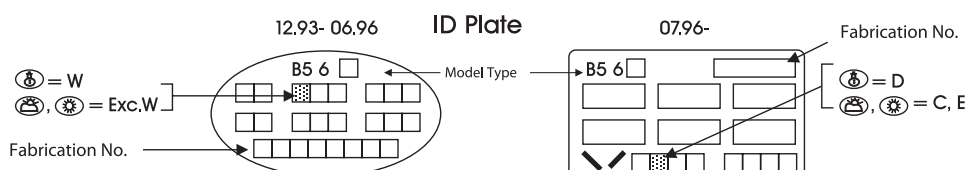

MODEL FAHRZEUG MODELE	YEAR JAHR ANNEE	FRONT/VORNE/AVANT			REAR/HINTEN/ARRIERE		
		PREMIUM Twin-tube Oil	EXCEL-G Twin-tube Gas	GAS-A-JUST Mono-tube Gas	PREMIUM Twin-tube Oil	EXCEL-G Twin-tube Gas	GAS-A-JUST Mono-tube Gas
Renault (F)							
Laguna I Exc.							
1.8 ABS (B560, B56B, B56S, B56T)	1) 4.95 - 3.01	634802²⁾ 945502	334802²⁾ MB1901 SM1525 L SM1524 R				551805
1.8 ABS (B560, B56B, B56S, B56T)	1) 4.95 - 3.01	634807³⁾ 945502	334807³⁾ MB1901 SM1525 L SM1524 R				551805
2.0 Exc. 2.0S (B56C, B56L) (B56C) ABS (B56C) ABS (B56H) ABS (B56L) (B56L) ABS (B56N) (B56N)	1) 4.95 - 3.01	634802²⁾ 945502	334802²⁾ MB1901 SM1525 L SM1524 R				551805
2.0 Exc. 2.0S (B56C) ABS (B56H) ABS (B56L) ABS (B56L) ABS	1) 4.95 - 3.01	634807³⁾ 945502	334807³⁾ MB1901 SM1525 L SM1524 R				551805
1.6 16V (B561, B568) 1.9 dTi (B56J) 2.0S (B56D, B56M) 2.2 D/TD (B562, B566, B569, B56F) 3.0 (B56E, B56R)	12.93 - 3.01	634802²⁾ 945502	334802²⁾ MB1901 SM1525 L SM1524 R				551805

1)

	Model Type	-4.95	4.95-
1800 cc	B 560		S000001 → , E000001 →
	B 56A	→ S023509	S023510 → , E000001 →
	B 56B	→ S060991, → E060293	S060992 → , E060294 →
	B 56S	→ S003274, → E012489	S003275 → , E012490 →
	B 56T		S000001 → , E000001 →
	B 56Z	→ S000011	S000012 → , E000001 →
2000 cc	B 56C	→ S059001, → E036671	S059002 → , E036672 →
	B 56H	→ S010453	S010454 → , E000001 →
	B 56L		S000001 → , E000001 →
	B 56N	→ S001608	S001609 → , E000001 →

2), 3)

	ø	W	KYB
2)	16 mm	34 mm	634802, 334802
3)	14 mm	24 mm	634807, 334807