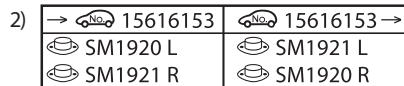

MODEL FAHRZEUG MODELE	YEAR JAHR ANNEE	FRONT/VORNE/AVANT				REAR/HINTEN/ARRIERE			
		PREMIUM Twin-tube Oil	EXCEL-G Twin-tube Gas	GAS-A-JUST Mono-tube Gas		PREMIUM Twin-tube Oil	EXCEL-G Twin-tube Gas	GAS-A-JUST Mono-tube Gas	

Citroën Commercial (F)

Berlingo

 2WD Exc. e-Berlingo	(ER, EC)	6.18 -								
				SM1055						
 2WD / Exc. e-Berlingo	(K9)	6.18 -					3418008			
				SM1055						

C 15

C15 e 	(VD)	10.84 - 5.88					441962			
				913112¹⁾						
C15 Diesel C15 e	(VD)	5.88 - 12.00	633828	333828			441962			
				913112¹⁾ MB1901 SM1900						

1) Exc. 1.1 (40 kW) , 1.9 D

C 25

 Exc.		81 - 12.85	635850				445022			
		81 - 12.85	635850				445092			
 Exc. ,		1.86 - 94	635851				445022			
				910091						
 Exc.		1.86 - 94	635851				445092			
				910091						

Jumper / Relay 2WD 4WD

 27 Incl. Exc. H/D, Camping Car	(230)	94 - 12.01	635806					344283		
				910091 MB1905 SM1920²⁾ SM1921²⁾ (SG-704)¹⁾						
 31 Incl. Exc. H/D, Camping Car	(230)	94 - 12.01	635806					344284		
				910091 MB1905 SM1920²⁾ SM1921²⁾ (SG-704)¹⁾