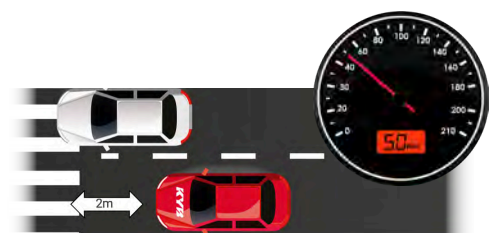

Why is it important to replace shock absorbers?

New KYB shock absorbers:

- Reduce braking distances.
- Increase road holding.
- Maintain comfort.
- Limit tyre wear.
- Reduce deterioration of other suspension components.