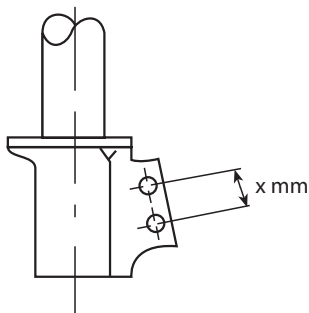

1)

333824 : X = 52 mm
 333825, 323825 : X = 54 mm
 333706, 333849, 323849 : X = 58 mm

2) SM1504 : 1.2L

3) SM1503 : 1.4L

MODEL FAHRZEUG MODELE	YEAR JAHR ANNEE	FRONT	REAR	FRONT	REAR	FRONT	REAR	FRONT	REAR
								PROTECTION KIT MOUNTING KIT	